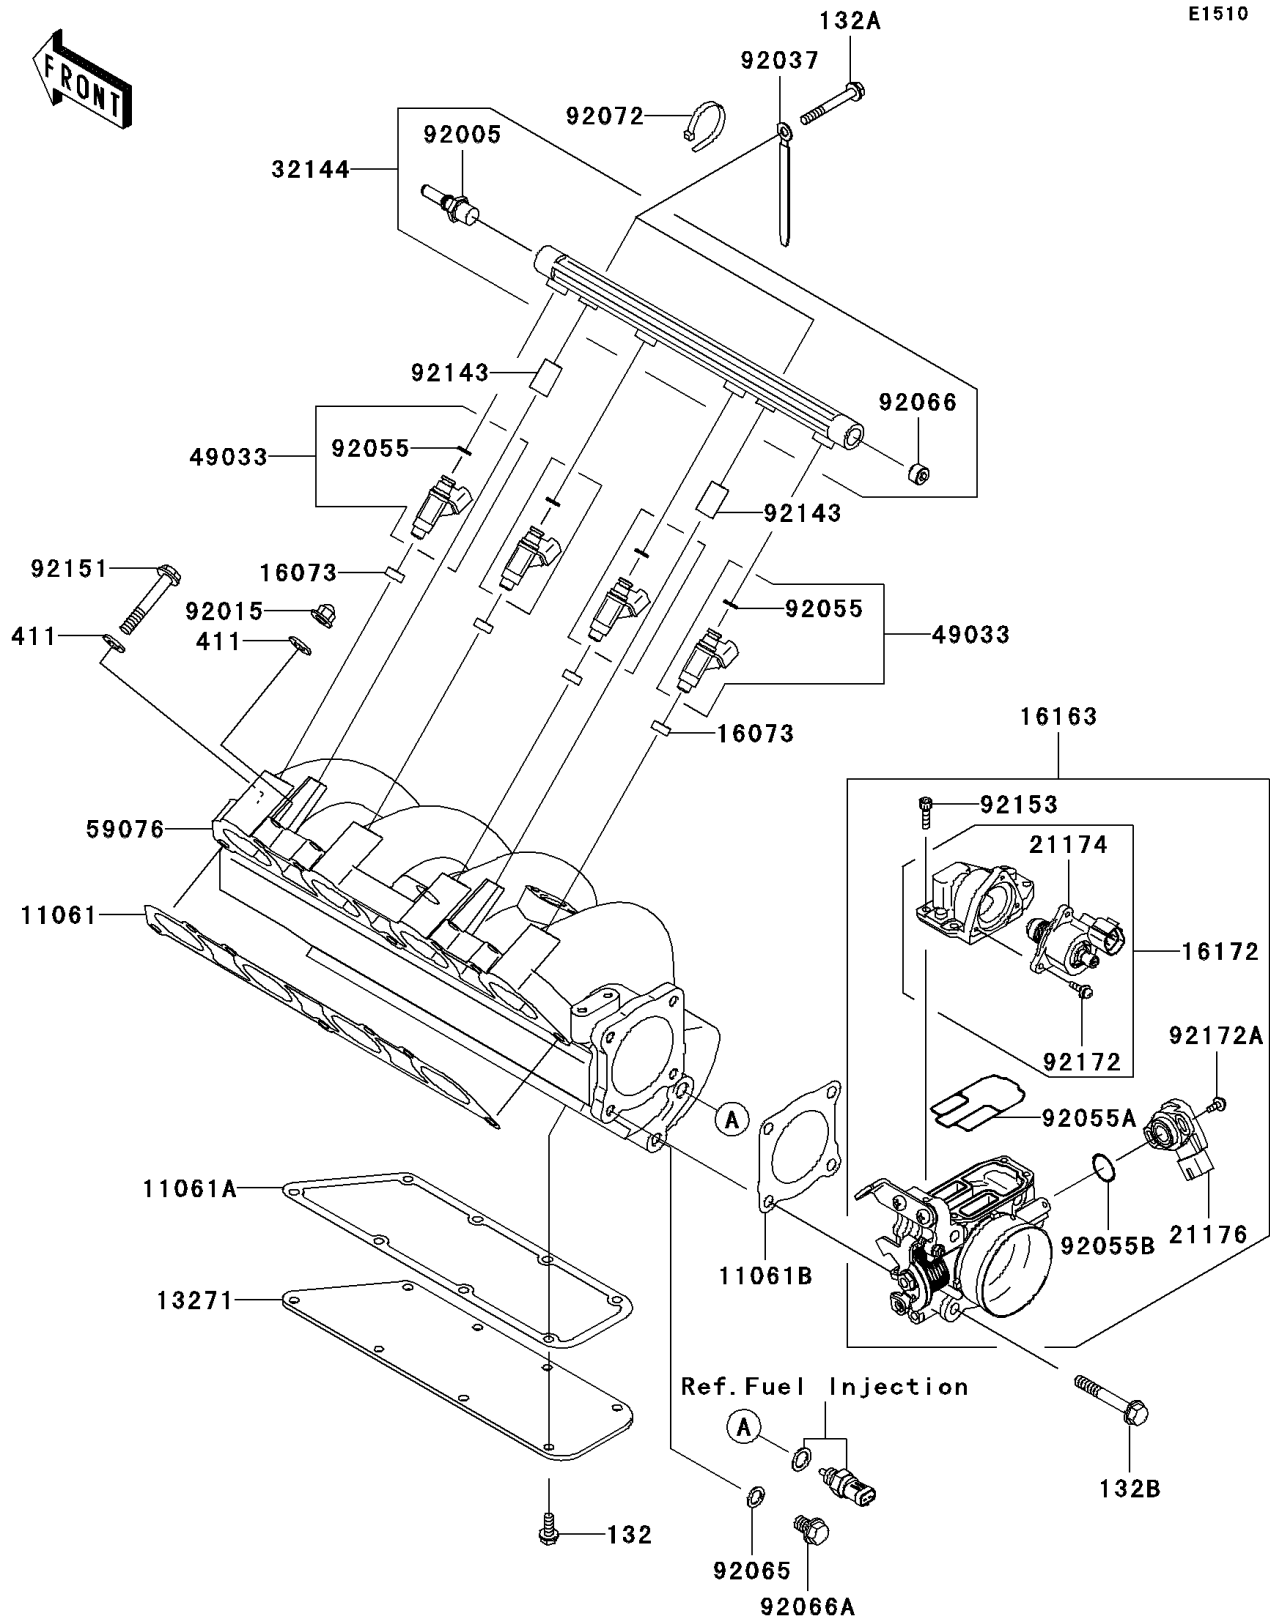

2011 JET SKI® Ultra® LX

PARTS DIAGRAM

Throttle

2011 JET SKI® Ultra® LX

PARTS LIST

Throttle

ITEM NAME

PART NUMBER

QUANTITY
