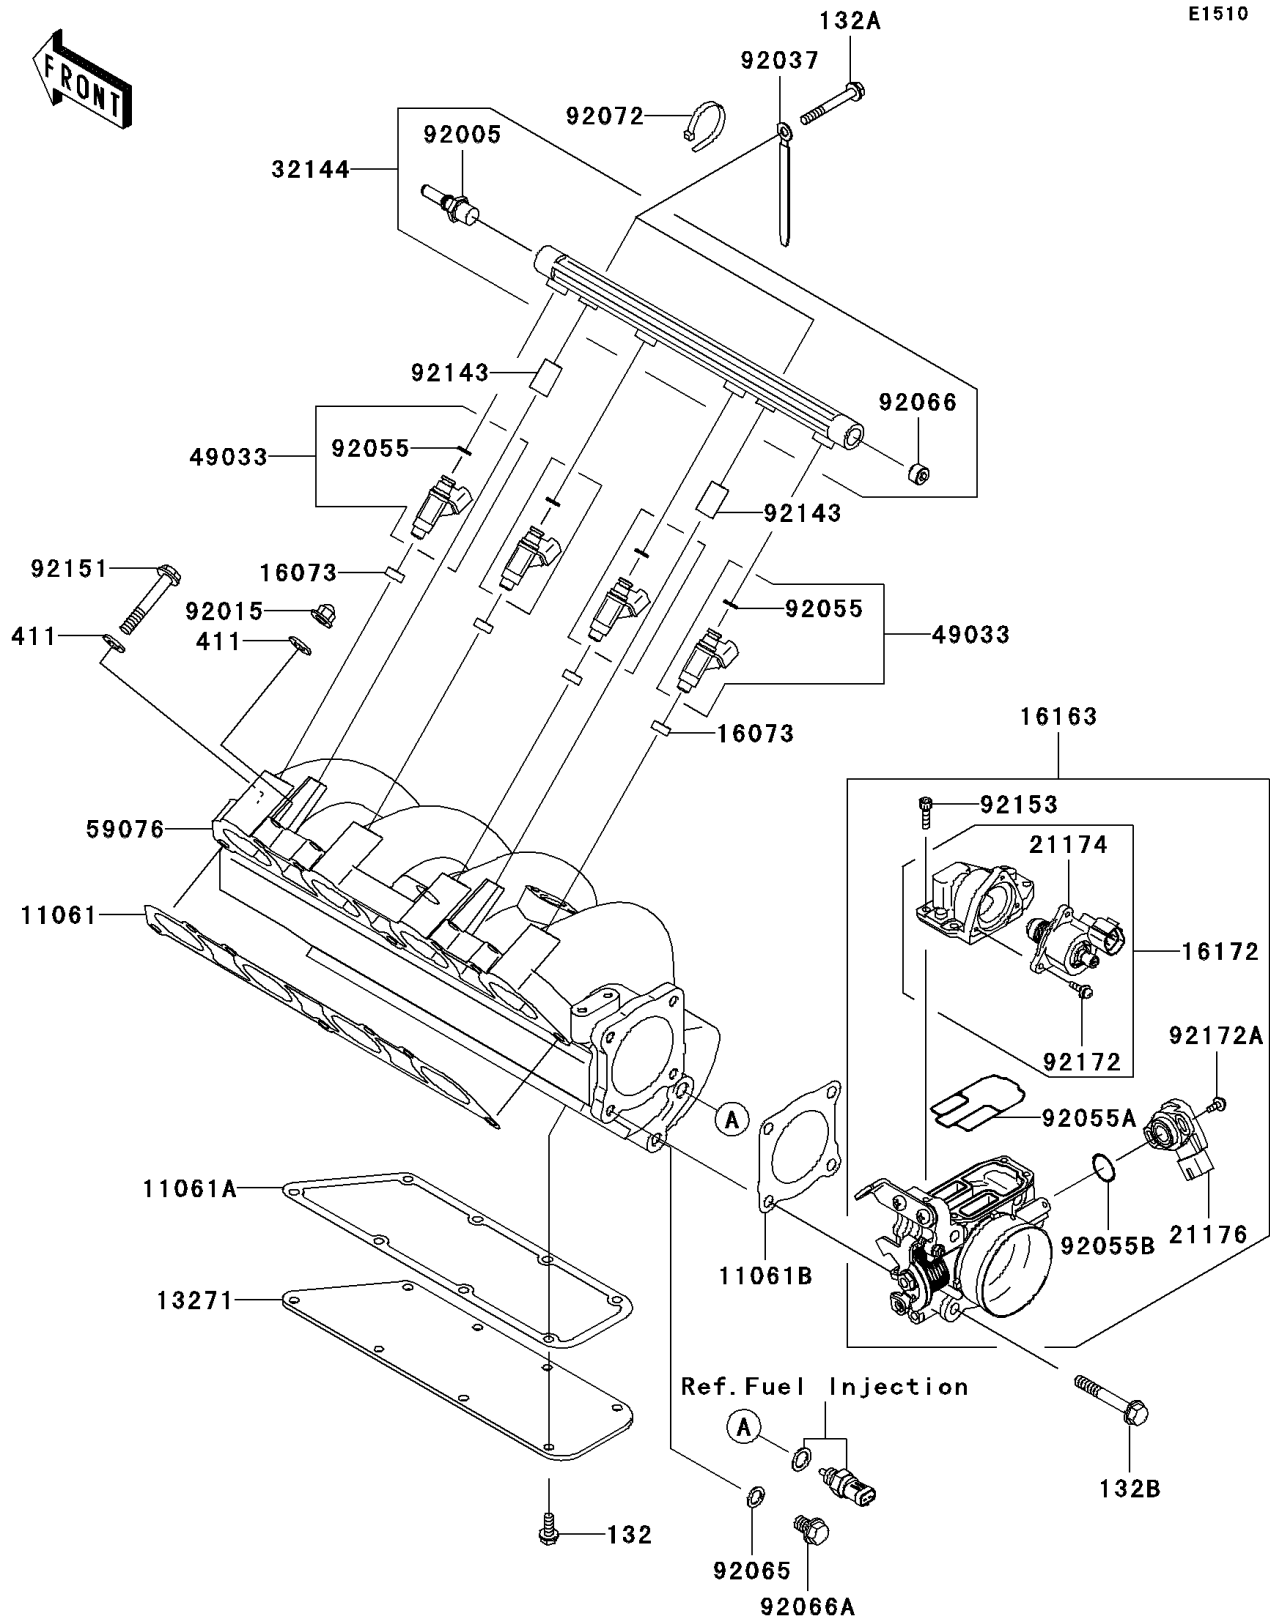

2011 JET SKI® Ultra® LX

PARTS DIAGRAM

Throttle