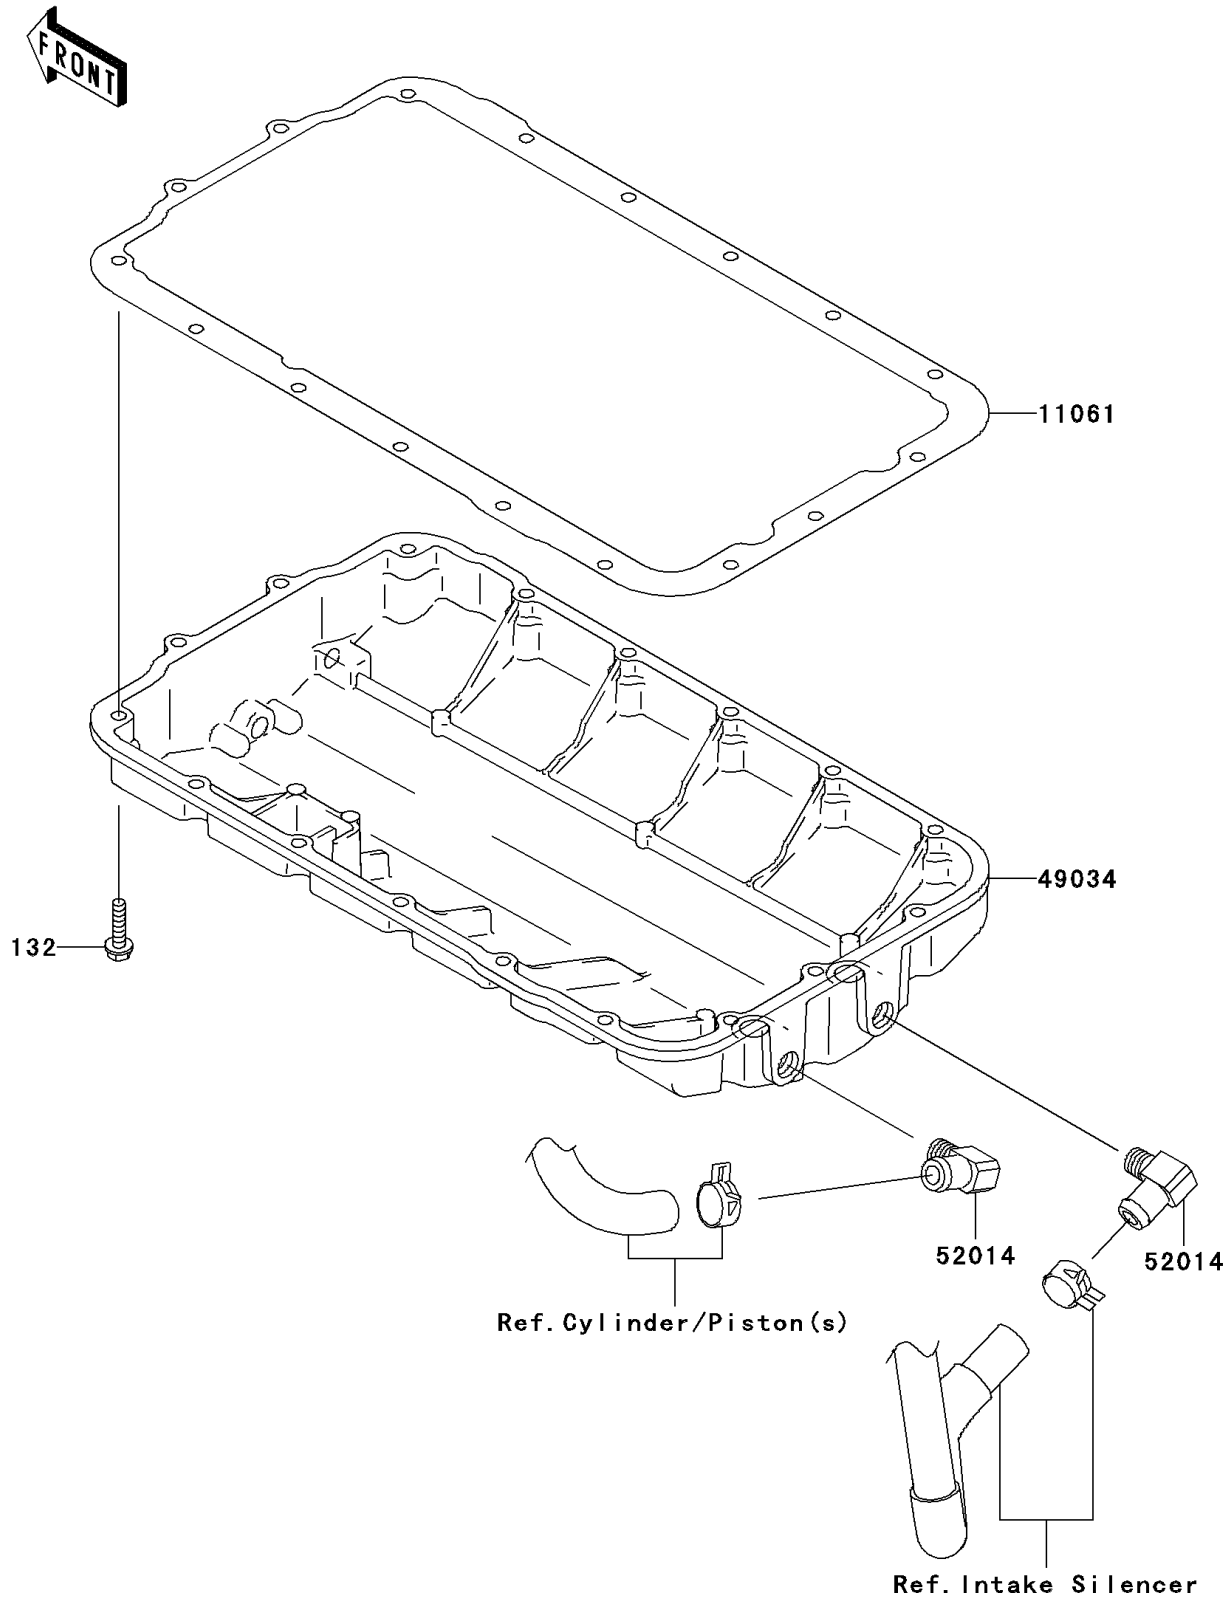

2011 JET SKI® Ultra® LX

PARTS DIAGRAM

Oil Pan

E1434

2011 JET SKI® Ultra® LX

PARTS LIST

Oil Pan

ITEM NAME

PART NUMBER

QUANTITY
