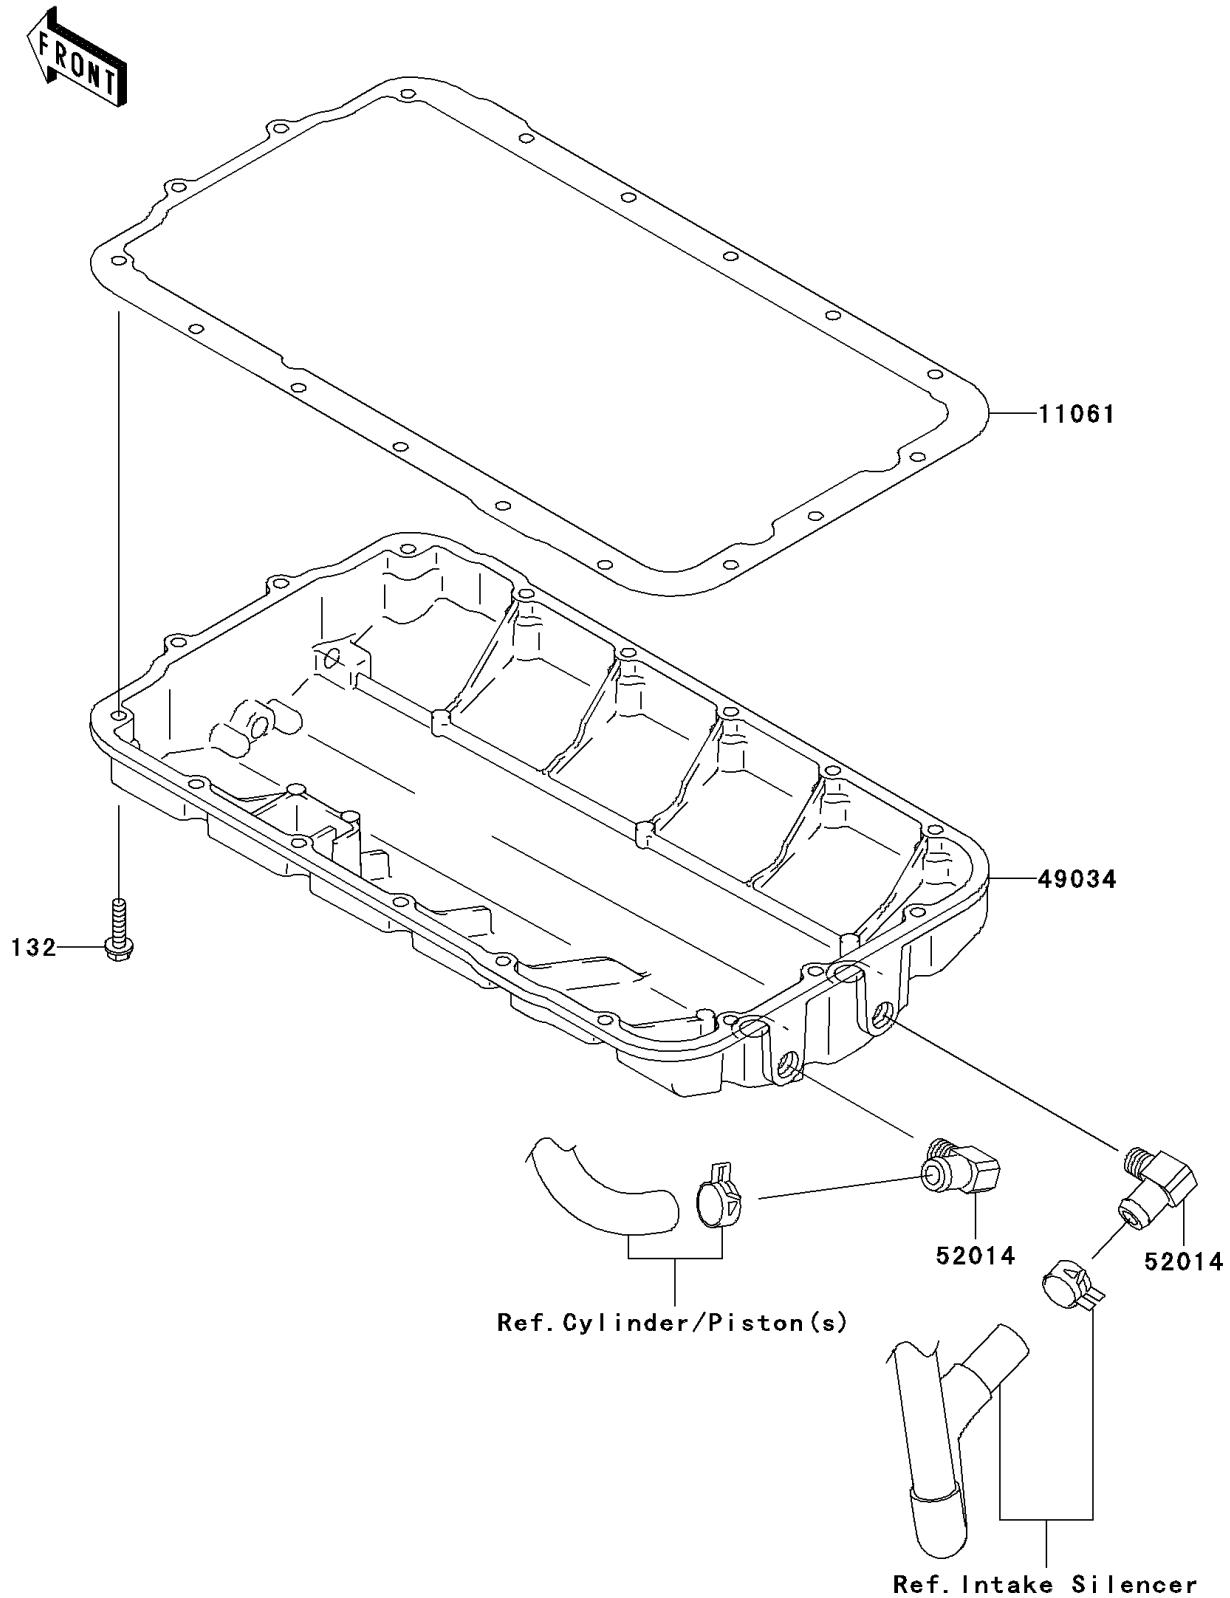

2011 JET SKI® Ultra® LX

PARTS DIAGRAM

Oil Pan

E1434

2011 JET SKI® Ultra® LX

PARTS LIST

Oil Pan

ITEM NAME

PART NUMBER

QUANTITY
