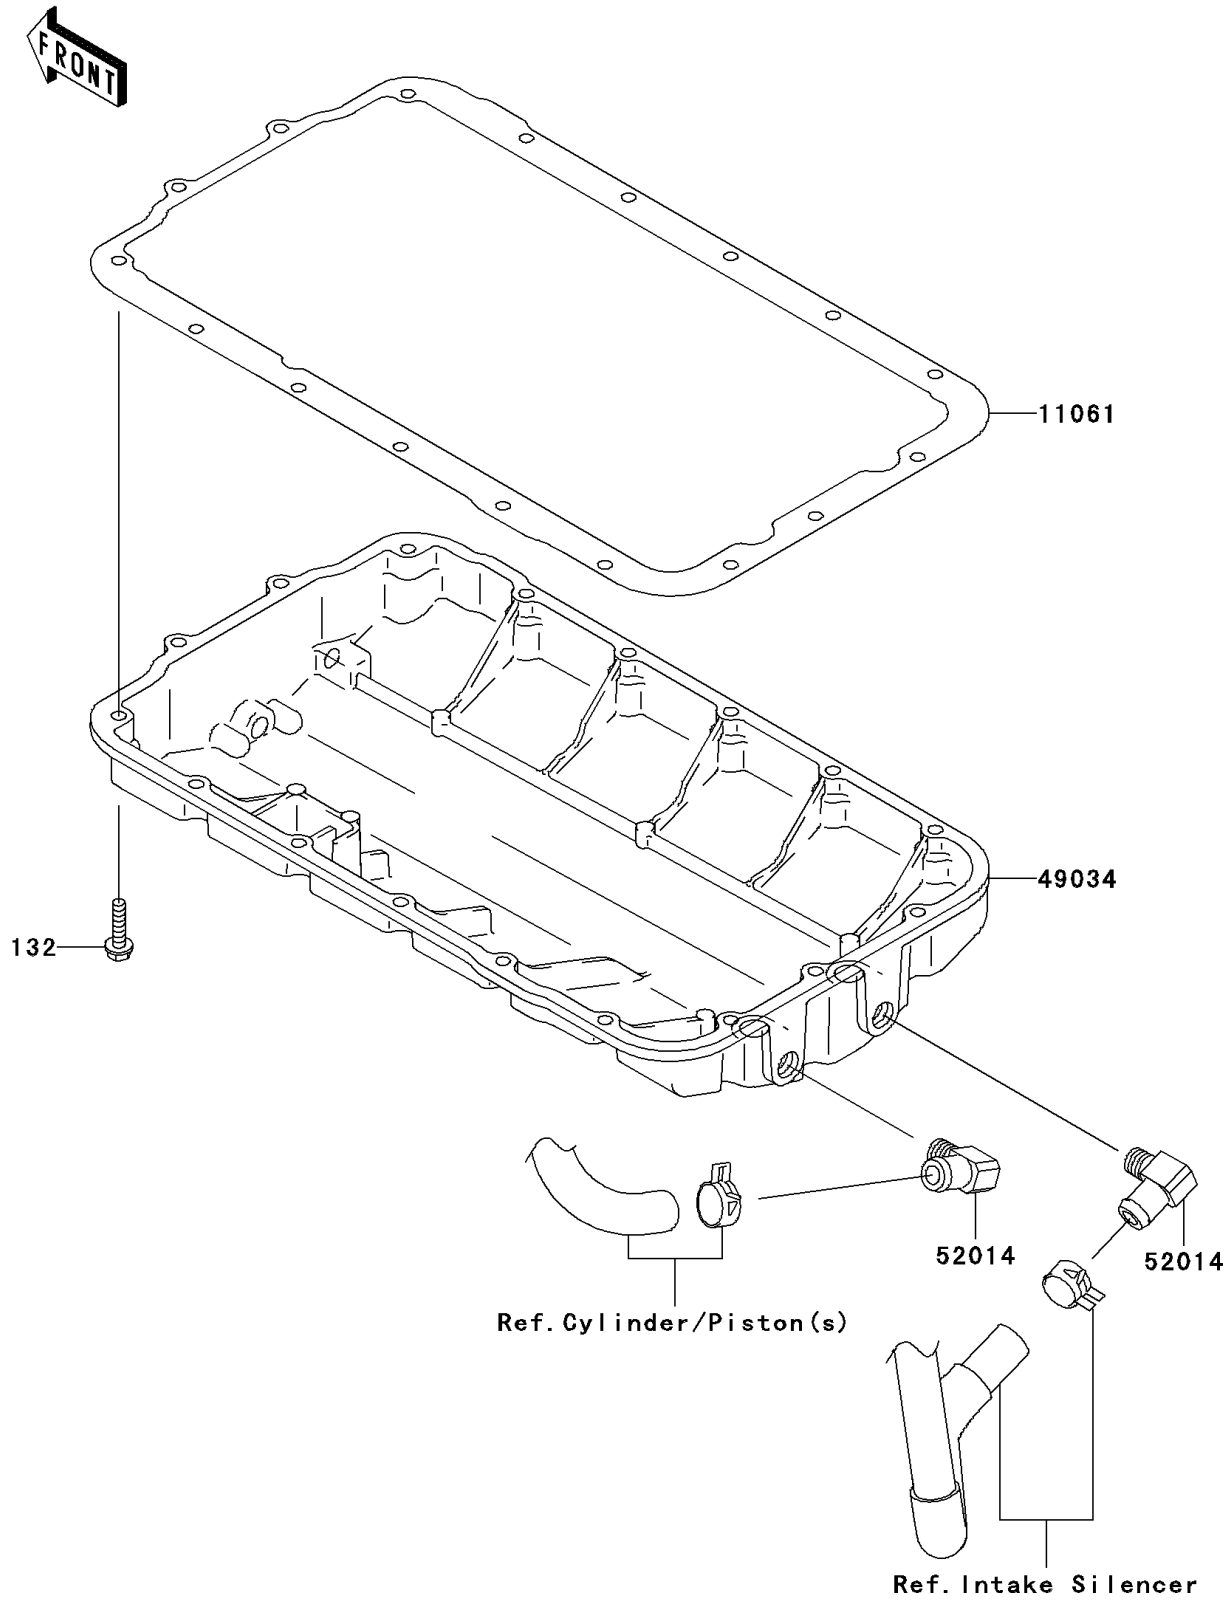

2011 JET SKI® Ultra® LX

PARTS DIAGRAM

Oil Pan

E1434

2011 JET SKI® Ultra® LX

PARTS LIST

Oil Pan

ITEM NAME	PART NUMBER	QUANTITY
GASKET,OIL PAN (Ref # 11061)	11061-3710	1
PAN-OIL (Ref # 49034)	49034-3702	1
ELBOW (Ref # 52014)	52014-3717	2
BOLT-FLANGED-SMALL,6X25 (Ref # 132)	132BD0625	17