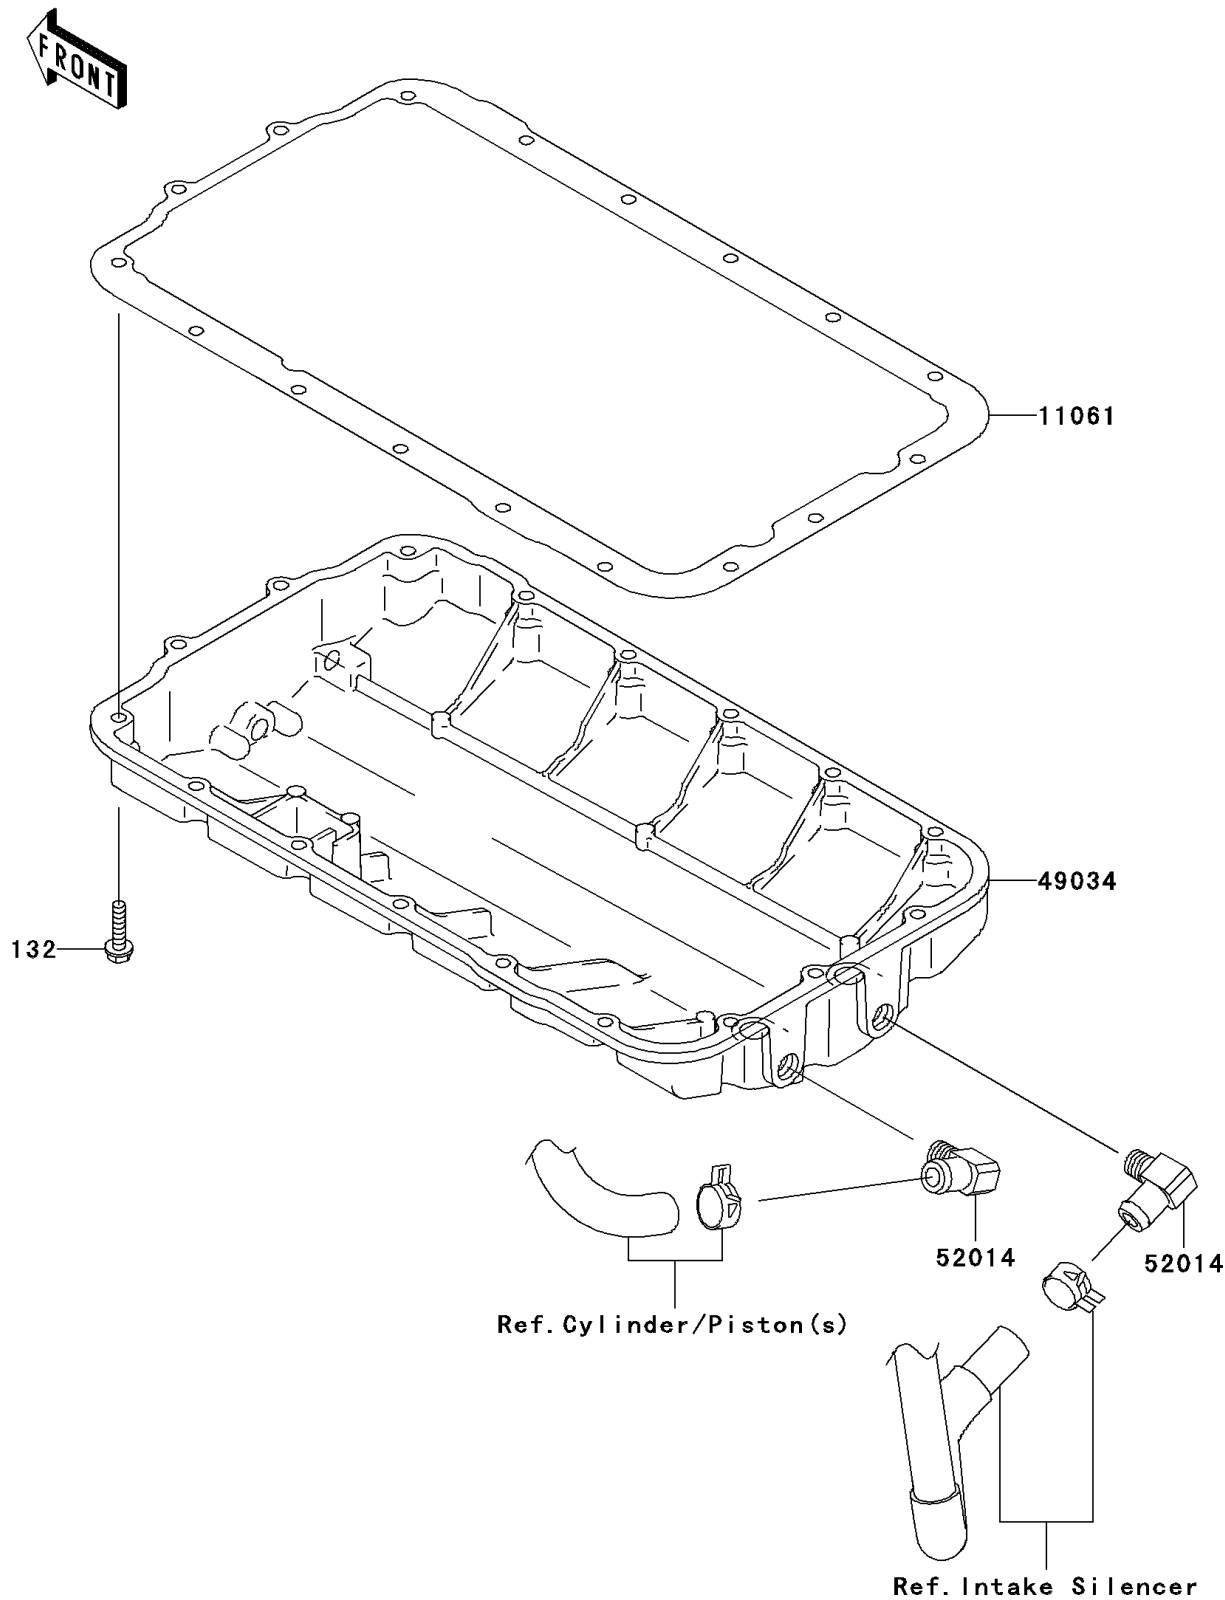

2009 Jet Ski® Ultra® LX

Kawasaki

Let the Good Times Roll®

PARTS DIAGRAM

Oil Pan

E1434

2009 Jet Ski® Ultra® LX

PARTS LIST

Oil Pan

ITEM NAME	PART NUMBER	QUANTITY
GASKET,OIL PAN (Ref # 11061)	11061-3710	1
PAN-OIL (Ref # 49034)	49034-3702	1
ELBOW (Ref # 52014)	52014-3717	2
BOLT-FLANGED-SMALL,6X25 (Ref # 132)	132BD0625	17