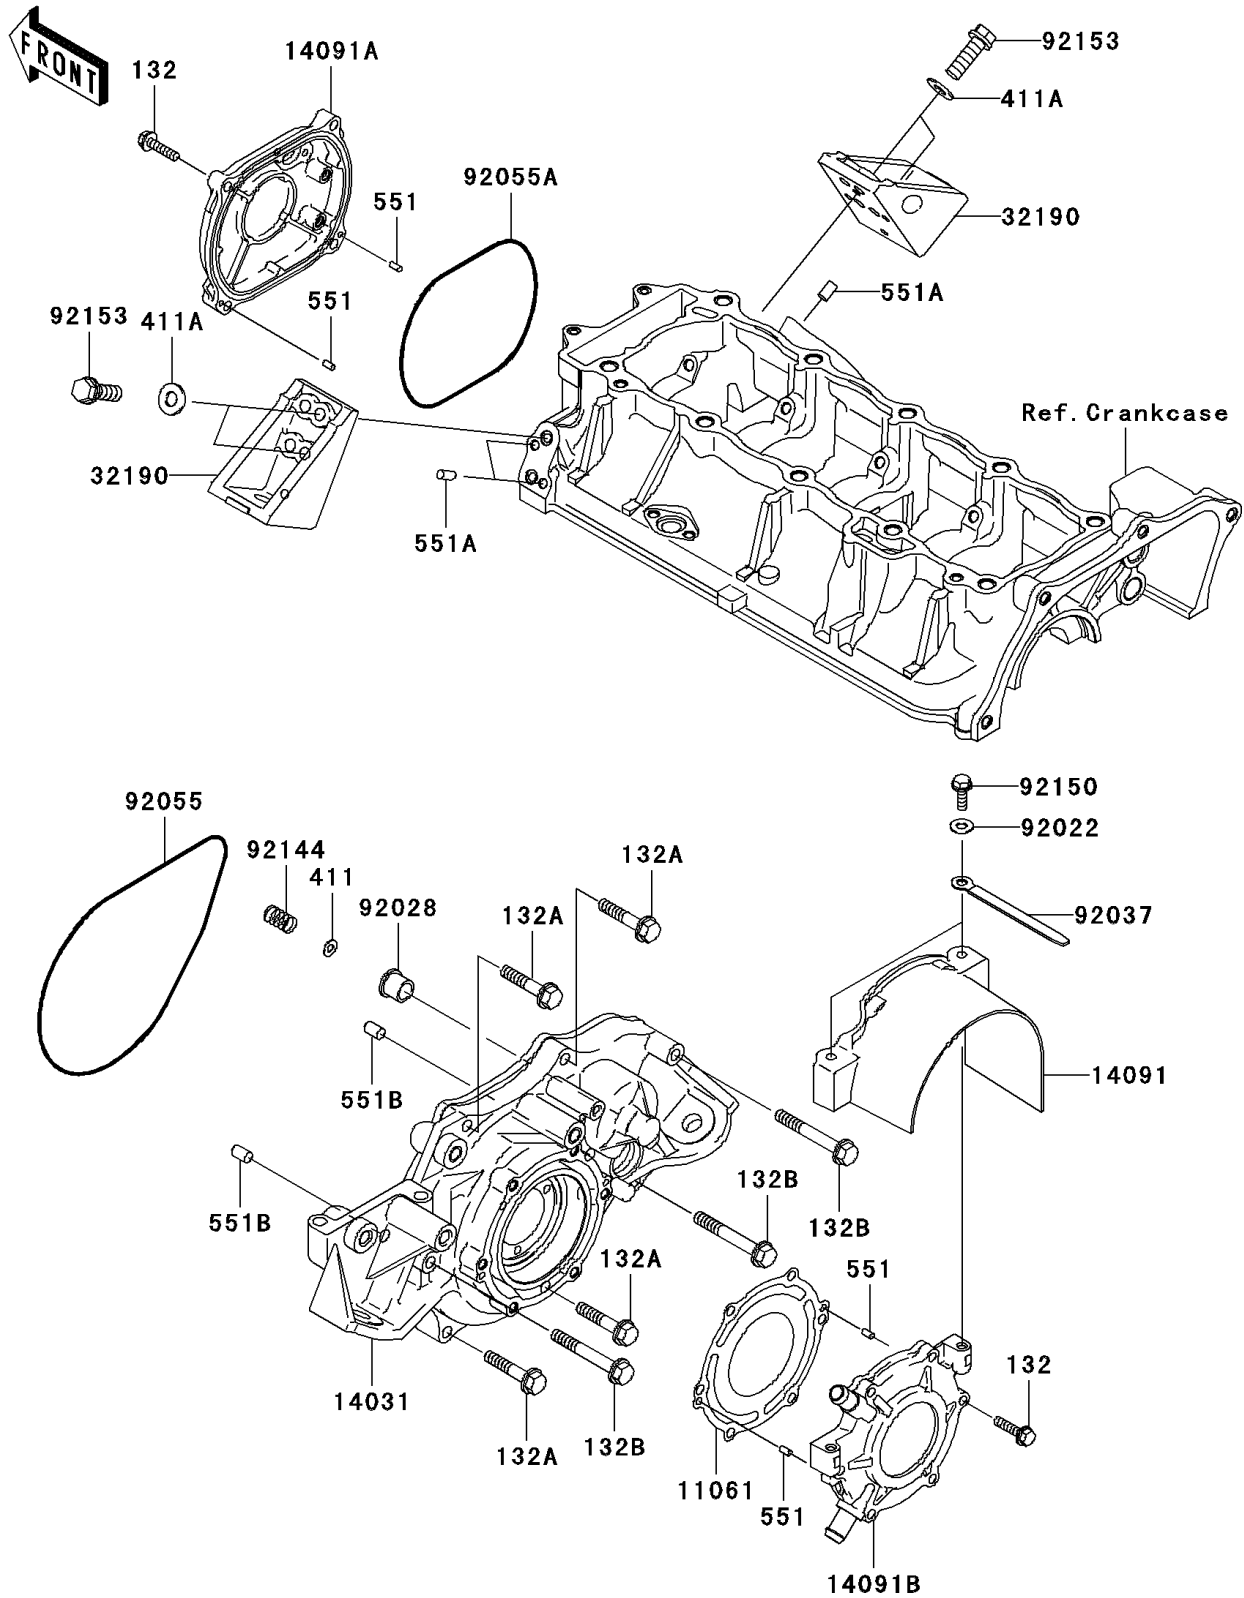

2011 JET SKI® Ultra® LX

PARTS DIAGRAM

Engine Cover(s)

E1431

2011 JET SKI® Ultra® LX

PARTS LIST

Engine Cover(s)

ITEM NAME	PART NUMBER	QUANTITY
GASKET,OUTPUT COVER (Ref # 11061)	11061-3709	1
COVER-GENERATOR (Ref # 14031)	14031-3737	1
COVER,COUPLING (Ref # 14091)	14091-3749	1
COVER,PULS (Ref # 14091A)	14091-3763	1
COVER,OUTPUT (Ref # 14091B)	14091-3776	1
BRACKET-ENGINE (Ref # 32190)	32190-3703	2
WASHER,6.5X20X1.5 (Ref # 92022)	92022-3710	2
BUSHING (Ref # 92028)	92028-3718	1
CLAMP,L=100 (Ref # 92037)	92037-3736	2
RING-O,196X3 (Ref # 92055)	92055-3761	1
RING-O,120X3 (Ref # 92055A)	92055-3762	1
SPRING (Ref # 92144)	92144-3728	1
BOLT,6X18 (Ref # 92150)	92150-3729	2
BOLT,FLANGED,8X30 (Ref # 92153)	92153-3722	4
BOLT-FLANGED-SMALL,6X25 (Ref # 132)	132BD0625	10
BOLT-FLANGED-SMALL,8X40 (Ref # 132A)	132BD0840	4
BOLT-FLANGED-SMALL,8X60 (Ref # 132B)	132BD0860	3
WASHER-PLAIN,5MM (Ref # 411)	411S0500	1
WASHER-PLAIN,8MM (Ref # 411A)	411S0800	4
PIN-DOWEL (Ref # 551)	551R0408	4
PIN-DOWEL (Ref # 551A)	551R0612	4
PIN-DOWEL (Ref # 551B)	551R0812	2