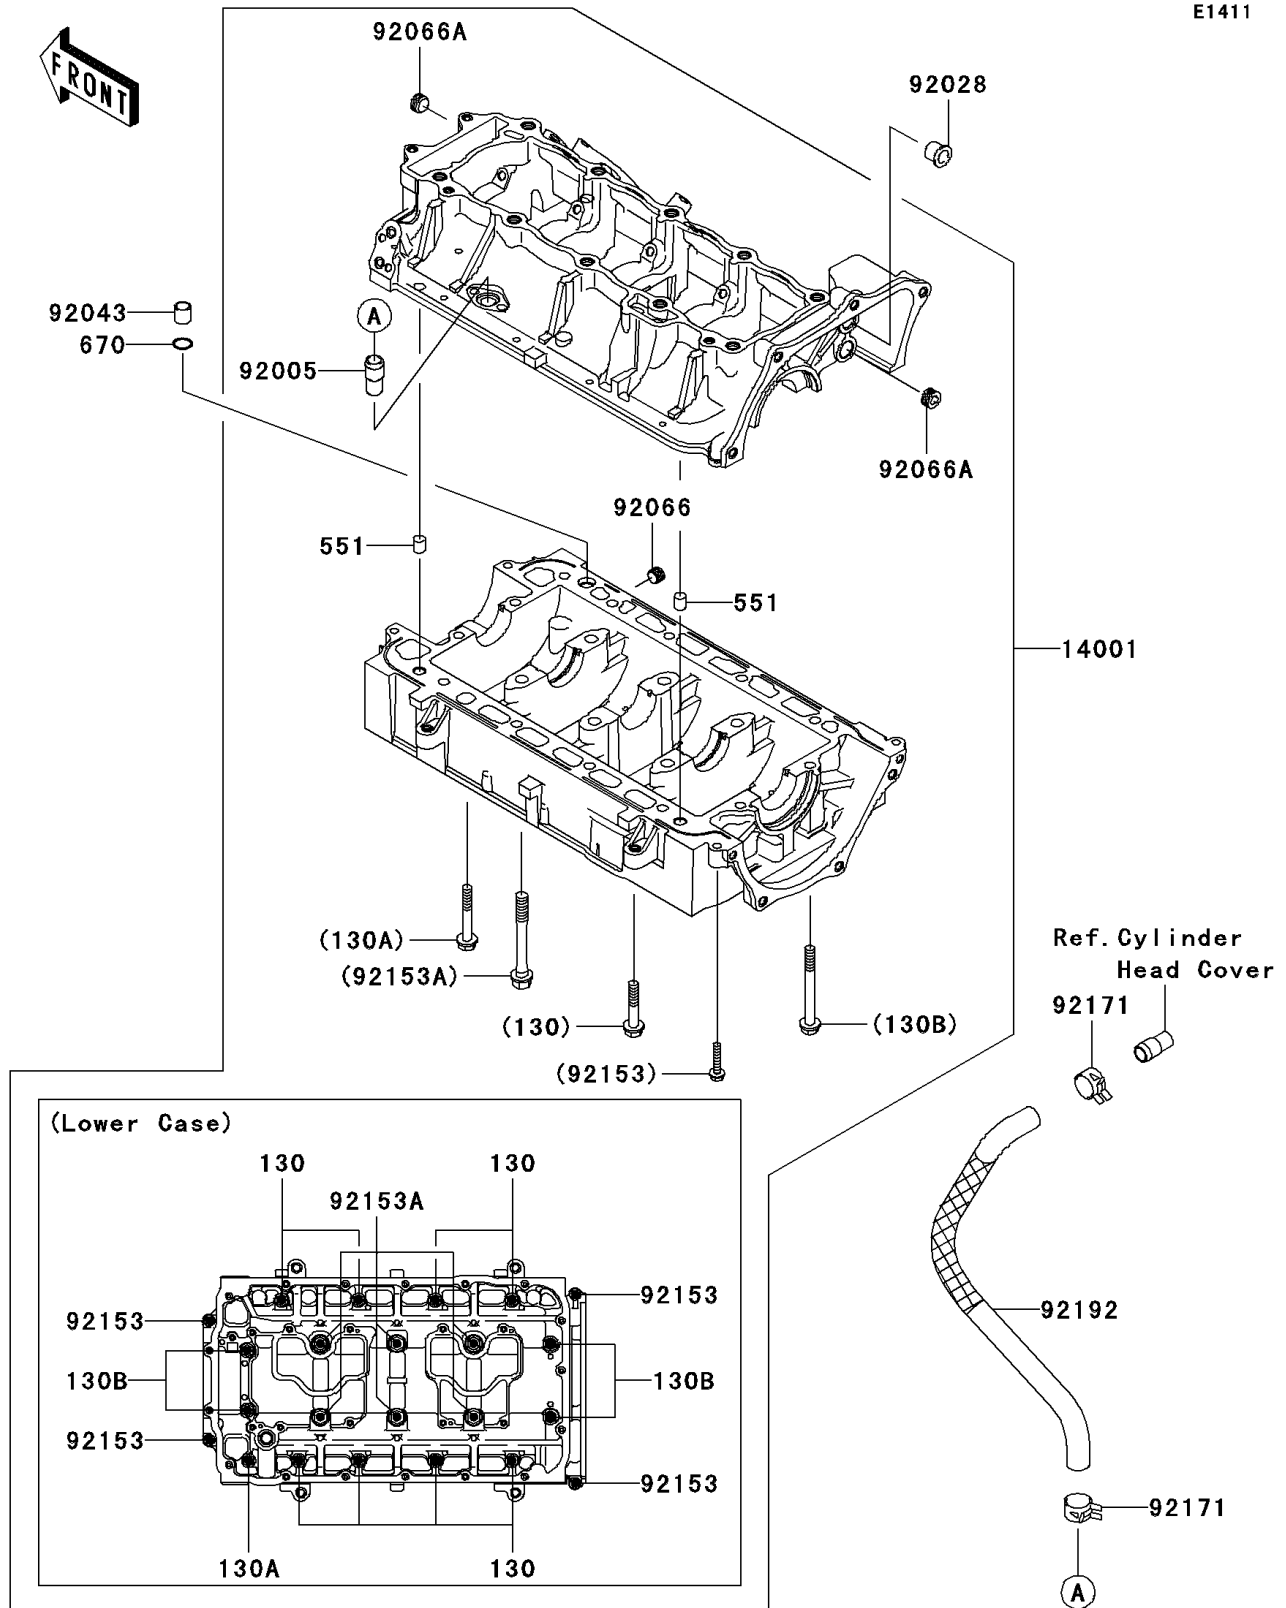

2011 JET SKI® Ultra® LX

PARTS DIAGRAM

Crankcase

E1411

2011 JET SKI® Ultra® LX

PARTS LIST

Crankcase

ITEM NAME

PART NUMBER

QUANTITY
