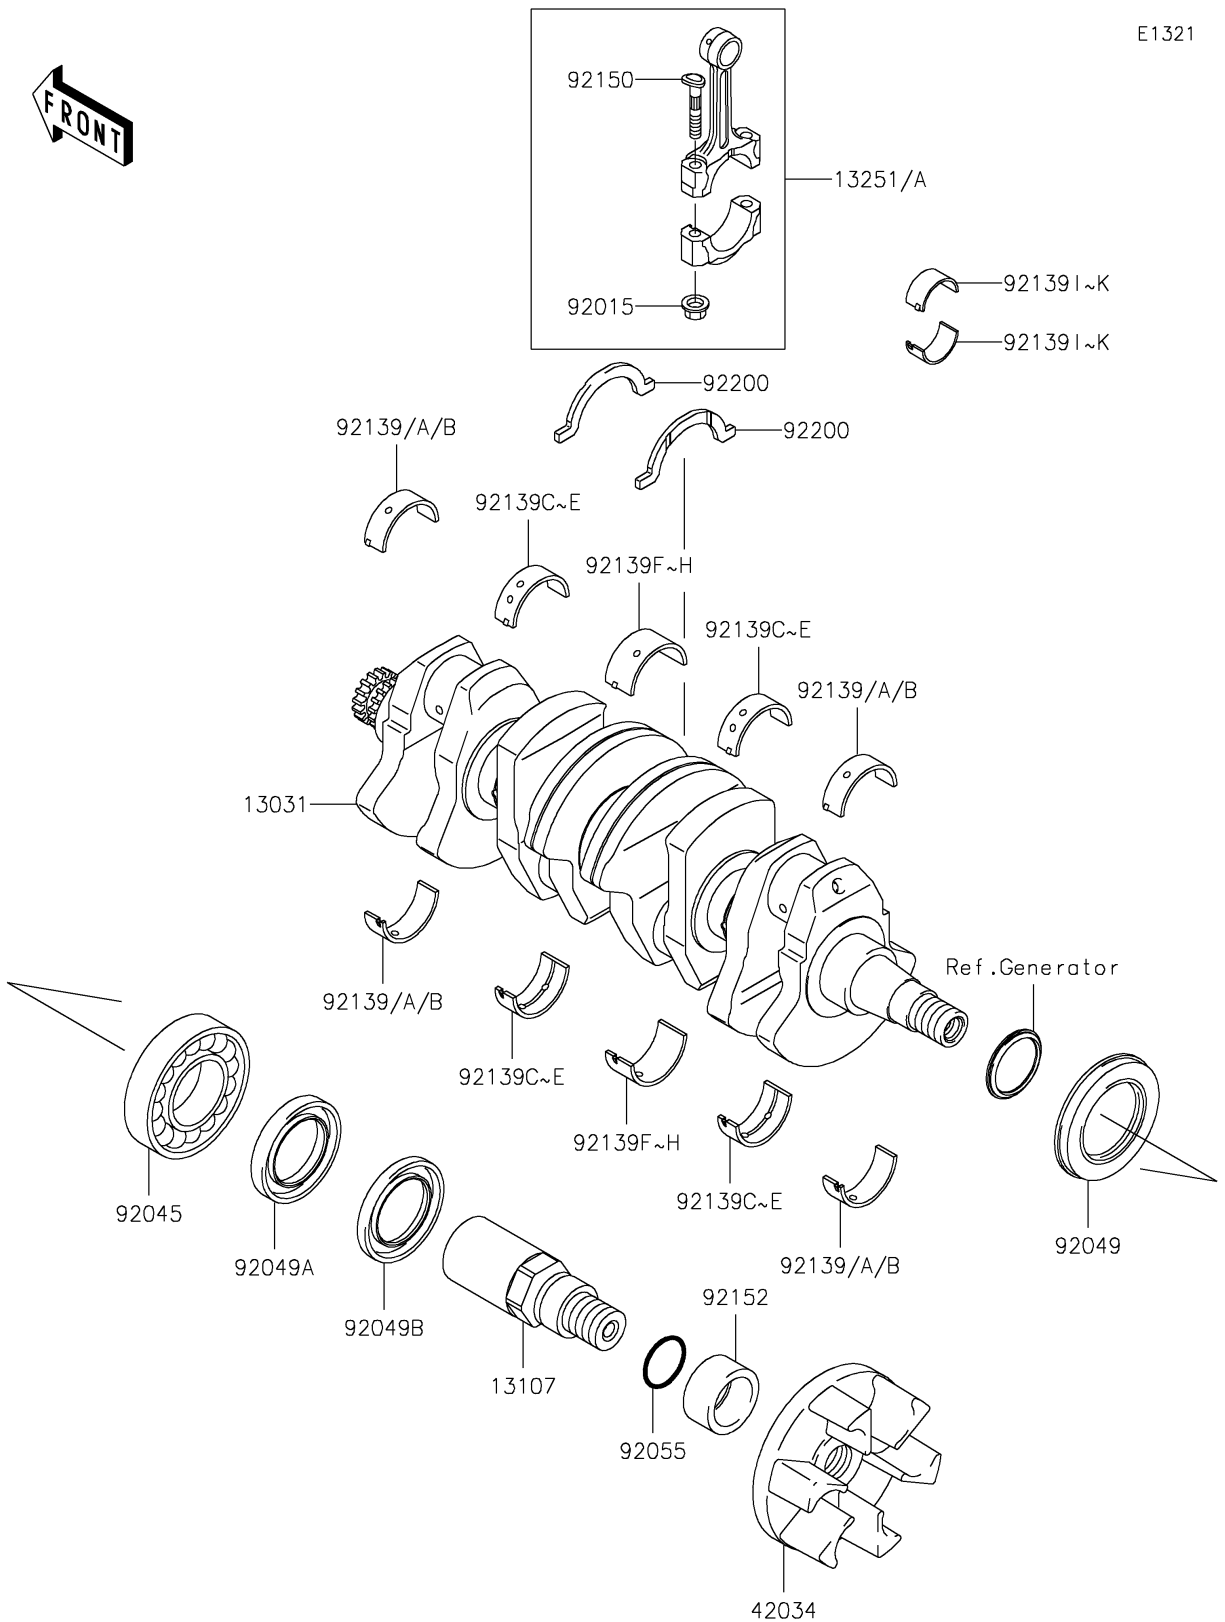

2011 JET SKI® Ultra® LX

PARTS DIAGRAM

Crankshaft

E1321

2011 JET SKI® Ultra® LX

PARTS LIST

Crankshaft

ITEM NAME

PART NUMBER

QUANTITY
