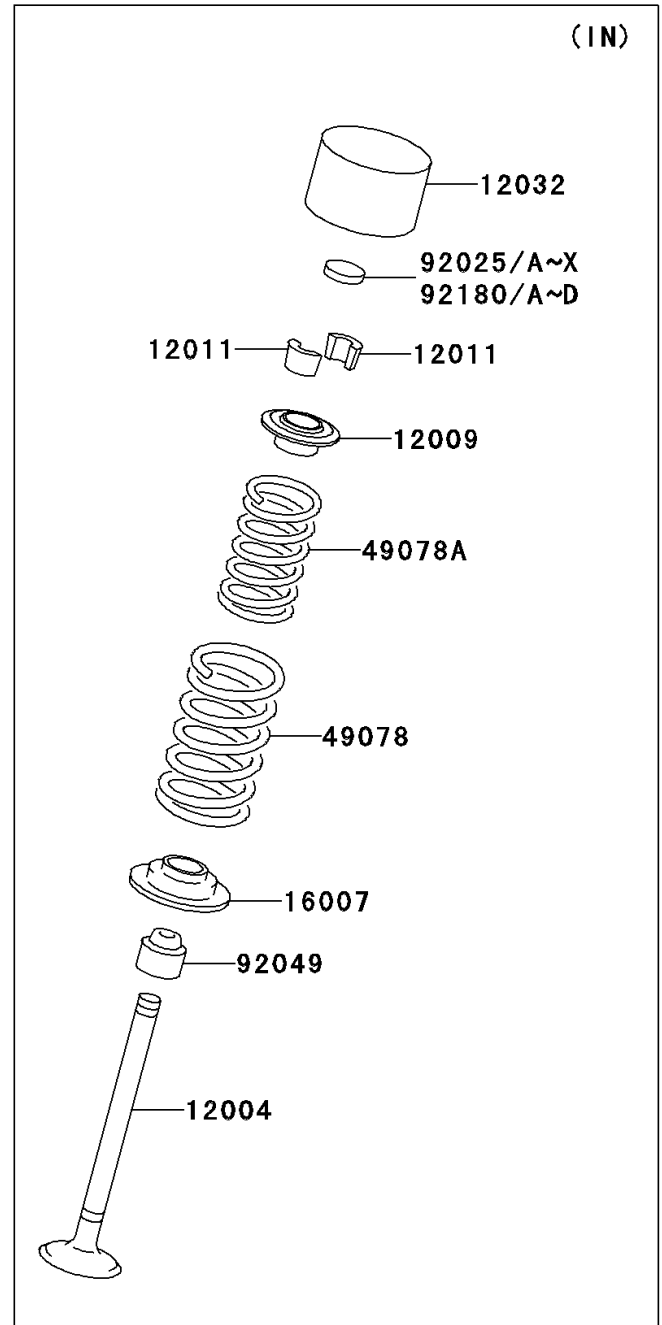

2011 JET SKI® Ultra® LX

PARTS DIAGRAM

Valve(s)

E1210

2011 JET SKI® Ultra® LX

PARTS LIST

Valve(s)

ITEM NAME

PART NUMBER

QUANTITY
