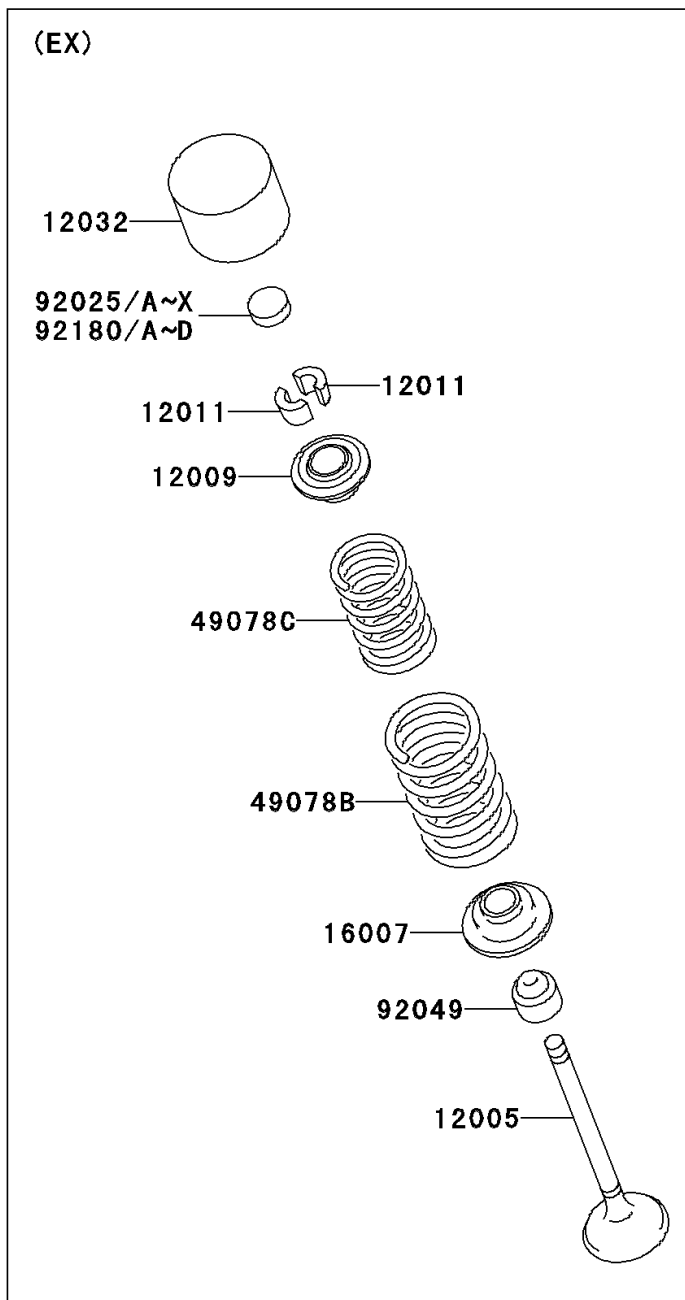

2011 JET SKI® Ultra® LX

PARTS DIAGRAM

Valve(s)

E1210

2011 JET SKI® Ultra® LX

PARTS LIST

Valve(s)

ITEM NAME

PART NUMBER

QUANTITY
