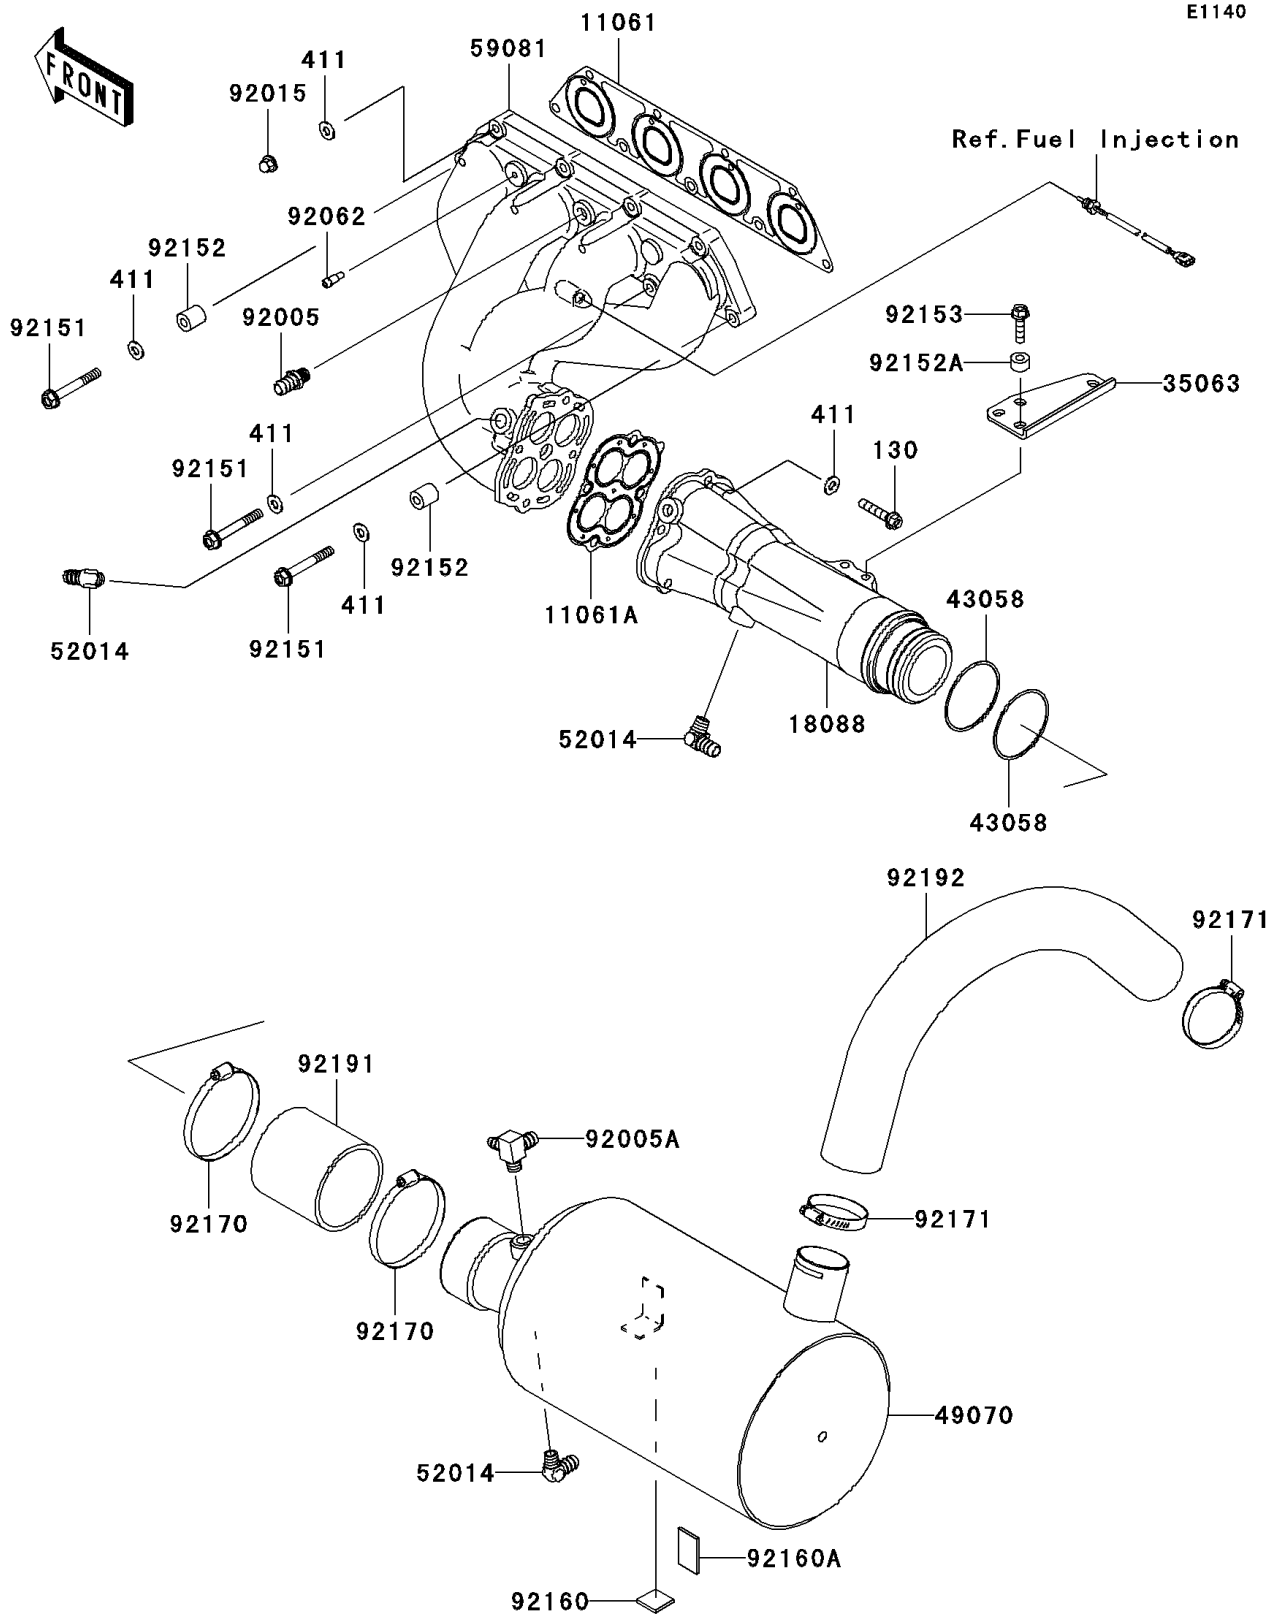

2011 JET SKI® Ultra® LX

PARTS DIAGRAM

Muffler(s)

2011 JET SKI® Ultra® LX

PARTS LIST

Muffler(s)

ITEM NAME	PART NUMBER	QUANTITY
GASKET,MANIFOLD EXHAUST (Ref # 11061)	11061-3713	1
GASKET,PIPE EXHAUST (Ref # 11061A)	11061-3714	1
PIPE-EXHAUST (Ref # 18088)	18088-3723	1
STAY (Ref # 35063)	35063-3704	1
RING,GASKET (Ref # 43058)	43058-3733	2
MUFFLER-COMP (Ref # 49070)	49070-3751	1
ELBOW (Ref # 52014)	52014-3711	3
MANIFOLD-EXHAUST (Ref # 59081)	59081-3741	1
FITTING (Ref # 92005)	92005-3714	1
FITTING (Ref # 92005A)	92005-3751	1
NUT,CAP,8MM (Ref # 92015)	92015-1371	4
NOZZLE (Ref # 92062)	92062-3705	1
BOLT,8X60 (Ref # 92151)	92151-3730	5
COLLAR (Ref # 92152)	92152-3736	2
COLLAR,8.2X17X10 (Ref # 92152A)	92152-3740	4
BOLT,FLANGED,8X30 (Ref # 92153)	92153-3722	4
DAMPER,25X25 (Ref # 92160)	92160-3864	1
DAMPER,40X25 (Ref # 92160A)	92160-3865	1
CLAMP (Ref # 92170)	92170-3760	2
CLAMP (Ref # 92171)	92171-3723	2
TUBE,PIPE EX-MUFFLER (Ref # 92191)	92191-3986	1
TUBE,W/M-TAIL PIPE (Ref # 92192)	92192-3833	1
BOLT-FLANGED,8X40 (Ref # 130)	130CD0840	4
WASHER-PLAIN,8MM (Ref # 411)	411S0800	13