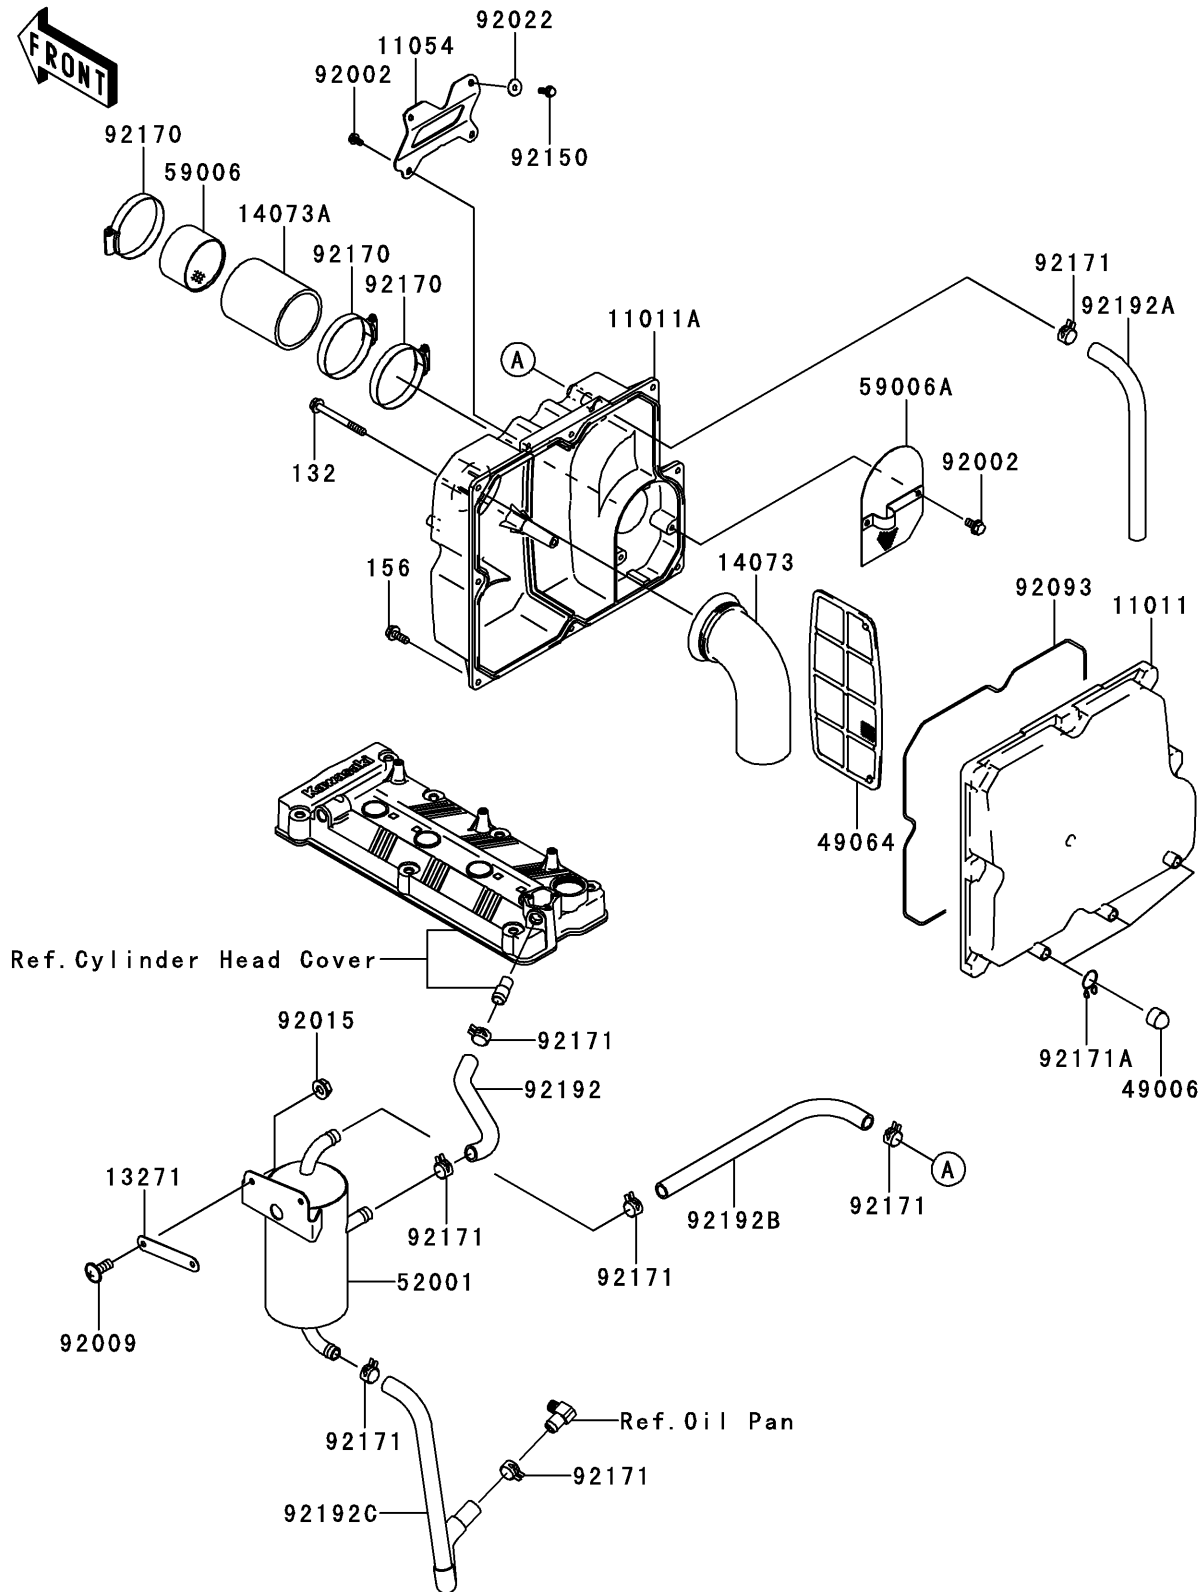

2011 JET SKI® Ultra® LX

PARTS DIAGRAM

Intake Silencer

E1130

2011 JET SKI® Ultra® LX

PARTS LIST

Intake Silencer

ITEM NAME	PART NUMBER	QUANTITY
CASE-AIR FILTER,RR (Ref # 11011)	11011-3704	1
CASE-AIR FILTER (Ref # 11011A)	11011-3706	1
BRACKET,AIR BOX (Ref # 11054)	11054-3744	1
PLATE (Ref # 13271)	13271-3880	1
DUCT,AIR INLET (Ref # 14073)	14073-3794	1
DUCT,AIR FILTER-THOROTTLE (Ref # 14073A)	14073-3795	1
BOOT,DRAIN (Ref # 49006)	49006-3718	3
FILTER-AIR (Ref # 49064)	49064-3702	1
TANK-OIL (Ref # 52001)	52001-3738	1
ARRESTER-FLAME (Ref # 59006)	59006-0019	1
ARRESTER-FLAME (Ref # 59006A)	59006-3720	1
BOLT,6X12 (Ref # 92002)	92002-3763	4
SCREW,6X20 (Ref # 92009)	92009-3870	2
NUT,6MM (Ref # 92015)	92015-3767	2
WASHER,6.5X20X1.5 (Ref # 92022)	92022-3710	2
SEAL (Ref # 92093)	92093-3766	1
BOLT,6X18 (Ref # 92150)	92150-3729	2
CLAMP (Ref # 92170)	92170-3764	3
CLAMP,TUBE (Ref # 92171)	92171-3710	7
CLAMP,BOOT (Ref # 92171A)	92171-3711	3
TUBE,HEAD-SEPARATOR (Ref # 92192)	92192-3719	1
TUBE,BLOWBY (Ref # 92192A)	92192-3725	1
TUBE,OIL TANK-A/C (Ref # 92192B)	92192-3795	1
TUBE,OIL TANK-OIL PAN (Ref # 92192C)	92192-3808	1
BOLT-FLANGED-SMALL,6X60 (Ref # 132)	132BD0660	1
BOLT-WP,6X16 (Ref # 156)	156R0616	8