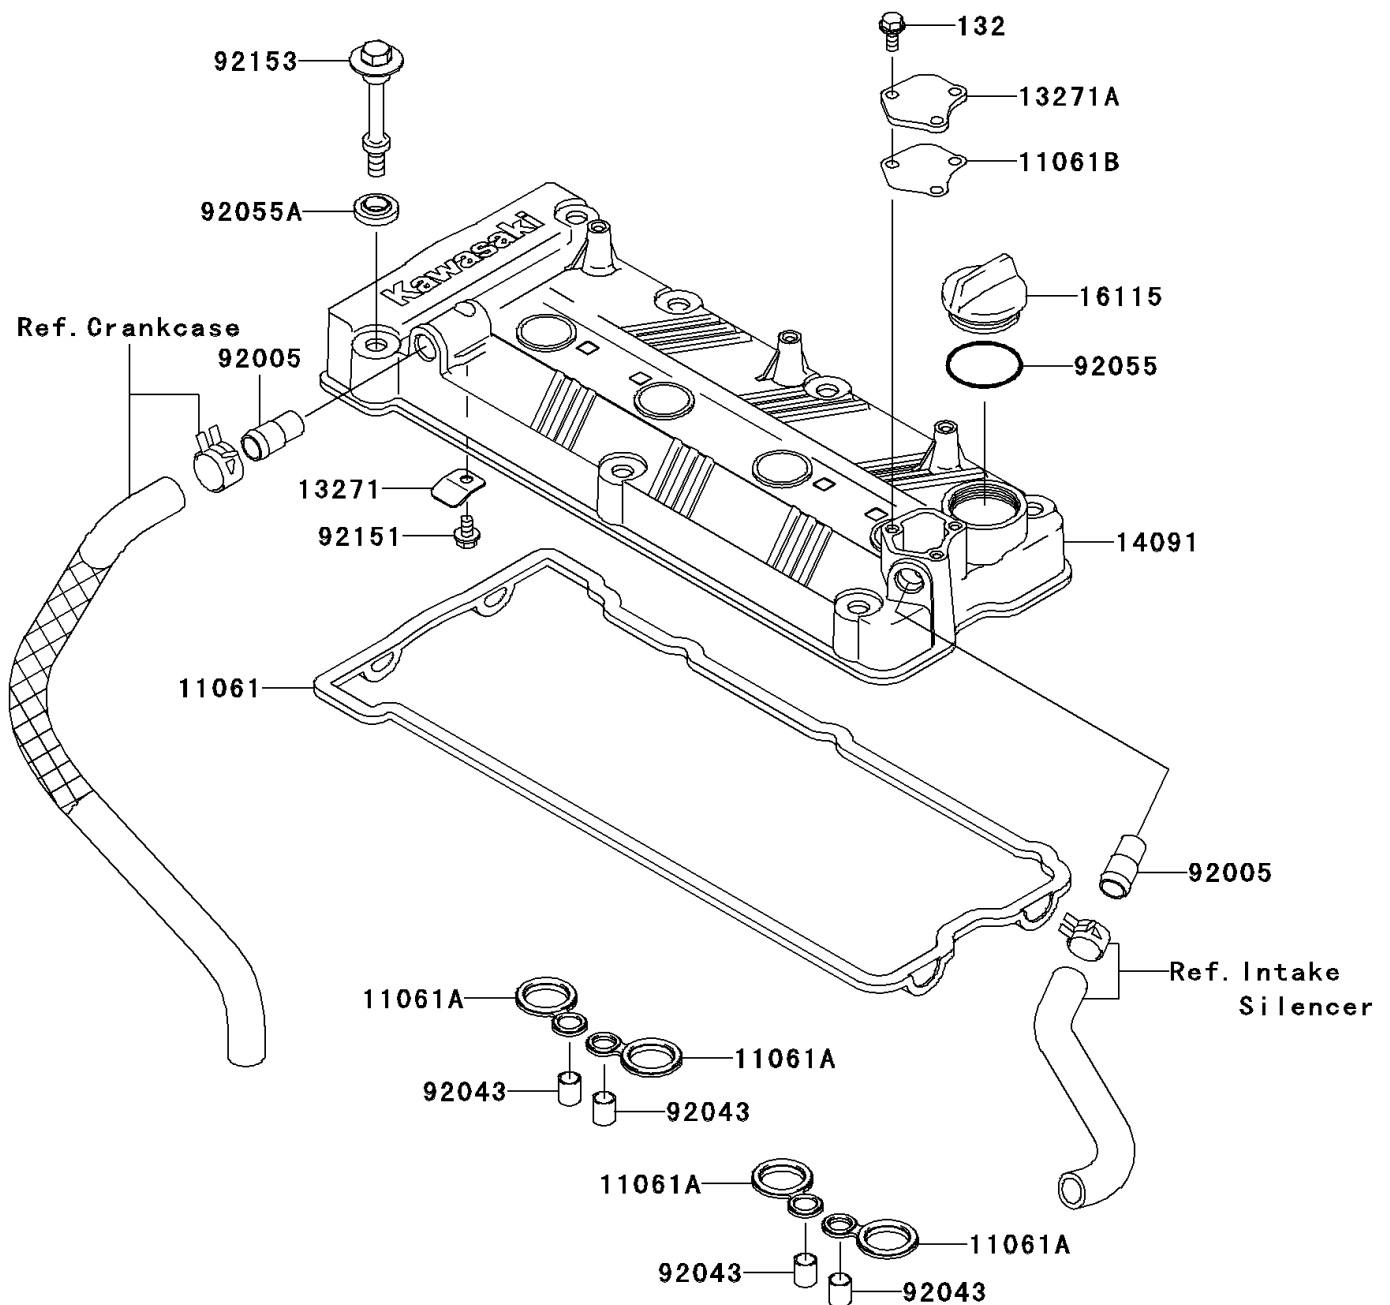

2011 JET SKI® Ultra® LX

PARTS DIAGRAM Cylinder Head Cover

E1112

2011 JET SKI® Ultra® LX

PARTS LIST

Cylinder Head Cover

ITEM NAME	PART NUMBER	QUANTITY
GASKET,HEAD COVER (Ref # 11061)	11061-0090	1
GASKET,SPARK PLUG HOLE (Ref # 11061A)	11061-0105	4
GASKET,PLATE (Ref # 11061B)	11061-3728	1
PLATE (Ref # 13271)	13271-3851	1
PLATE (Ref # 13271A)	13271-3898	1
COVER,HEAD (Ref # 14091)	14091-3822	1
CAP-OIL FILLER (Ref # 16115)	16115-1064	1
FITTING (Ref # 92005)	92005-3741	2
PIN,10.1X12X14 (Ref # 92043)	92043-4009	4
RING-O,38X1.9 (Ref # 92055)	92055-1295	1
RING-O,HEAD COVER BOLT (Ref # 92055A)	92055-1352	7
BOLT,FLANGED,6X10 (Ref # 92151)	92151-1822	1
BOLT,HEAD COVER (Ref # 92153)	92153-3706	7
BOLT-FLANGED-SMALL,6X14 (Ref # 132)	132BD0614	3