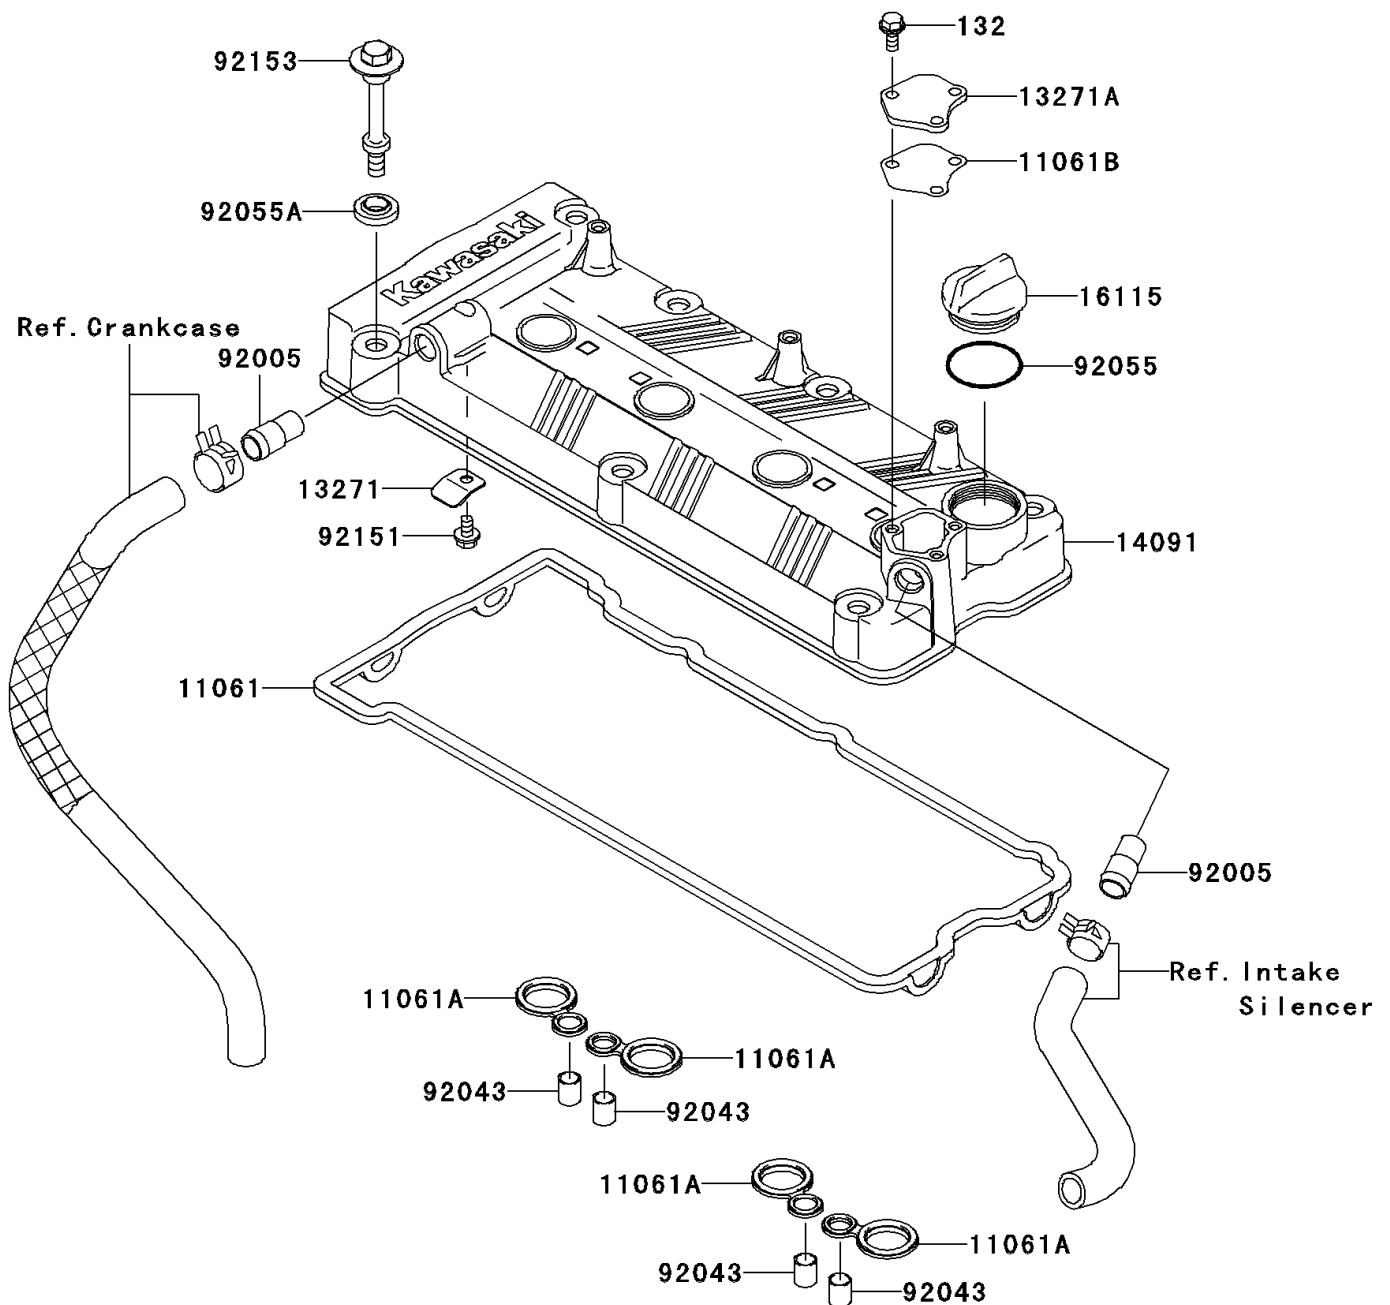

2011 JET SKI® Ultra® LX

PARTS DIAGRAM Cylinder Head Cover

E1112

2011 JET SKI® Ultra® LX

PARTS LIST

Cylinder Head Cover

ITEM NAME

PART NUMBER

QUANTITY
