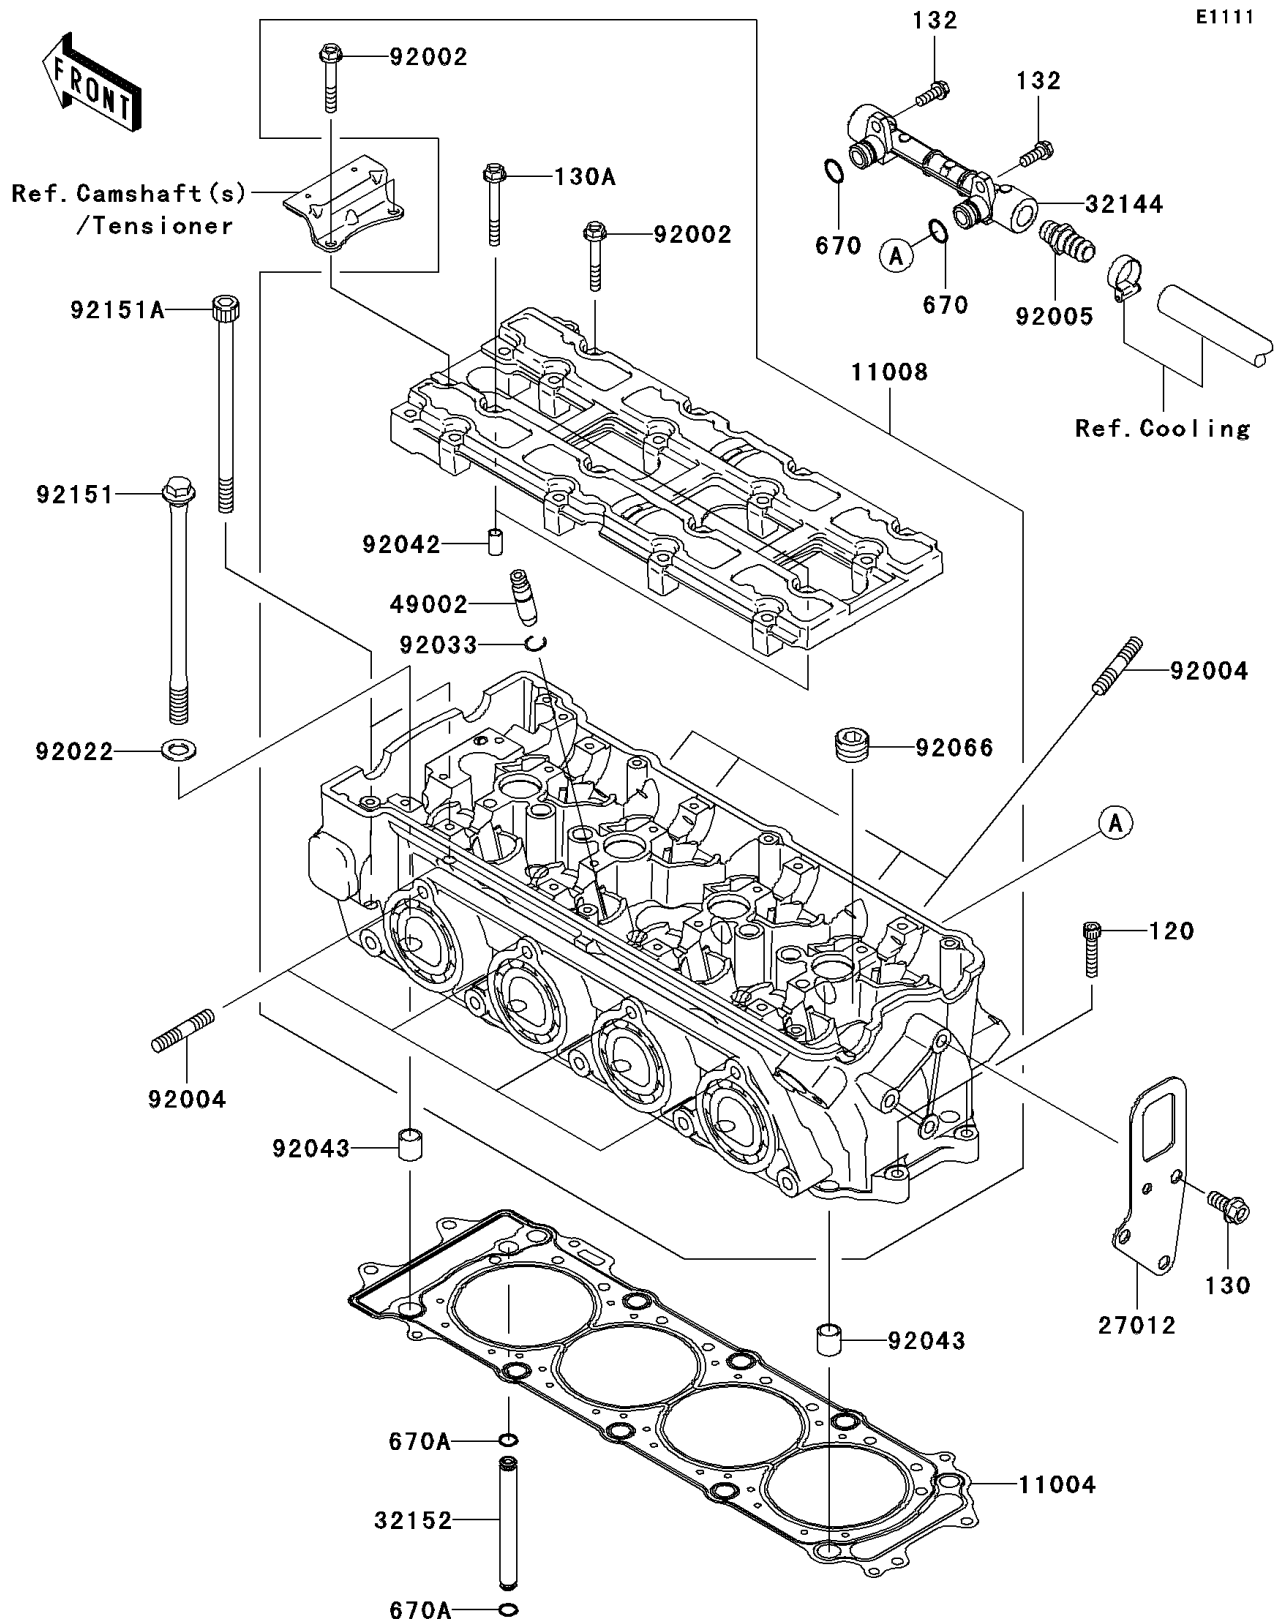

2011 JET SKI® Ultra® LX

PARTS DIAGRAM

Cylinder Head

2011 JET SKI® Ultra® LX

PARTS LIST

Cylinder Head

ITEM NAME

PART NUMBER

QUANTITY
