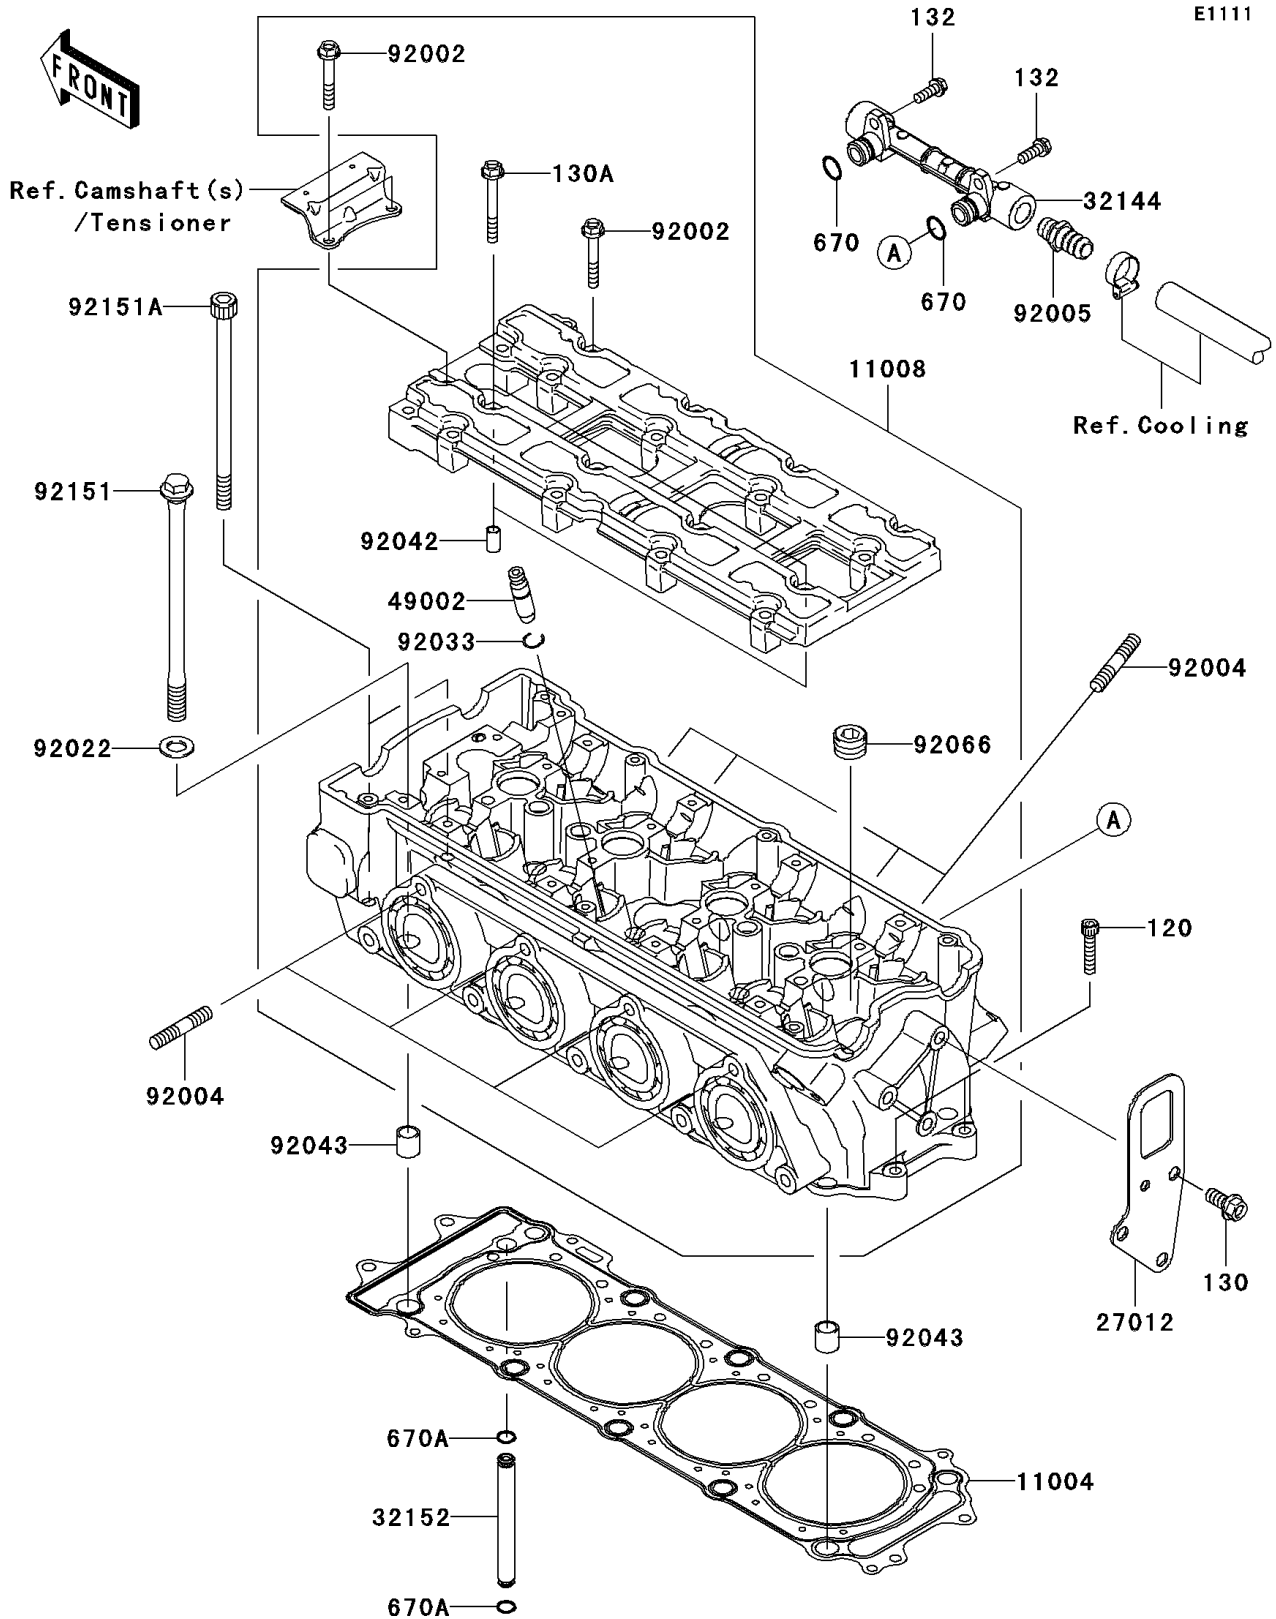

## PARTS DIAGRAM

### Cylinder Head

## PARTS LIST

### Cylinder Head

ITEM NAME	PART NUMBER	QUANTITY
GASKET-HEAD (Ref # 11004)	11004-3721	1
HEAD-COMP-CYLINDER (Ref # 11008)	11008-3709	1
HOOK,ENGINE,RR (Ref # 27012)	27012-3856	1
PIPE-ASSY (Ref # 32144)	32144-3709	1
PIPE,OIL (Ref # 32152)	32152-1544	1
GUIDE-VALVE (Ref # 49002)	49002-1140	AR
BOLT,6X40 (Ref # 92002)	92002-1756	18
STUD,8X30 (Ref # 92004)	92004-3743	8
FITTING (Ref # 92005)	92005-3714	1
WASHER,11.5X20.5X1.6 (Ref # 92022)	92022-1720	10
RING-SNAP (Ref # 92033)	92033-1247	16
PIN,DOWEL,6.3X8X14 (Ref # 92042)	92042-007	2
PIN,14X14 (Ref # 92043)	92043-1593	2
PLUG,PT1/2X12.5 (Ref # 92066)	92066-0002	5
BOLT,11X168 (Ref # 92151)	92151-1513	10
BOLT,SOCKET,7X120 (Ref # 92151A)	92151-1804	2
BOLT-SOCKET,6X30 (Ref # 120)	120CD0630	2
BOLT-FLANGED,8X18 (Ref # 130)	130BD0818	3
BOLT-FLANGED,6X50 (Ref # 130A)	130CD0650	2
BOLT-FLANGED-SMALL,6X16 (Ref # 132)	132BD0616	2
O RING,12MM (Ref # 670)	670B2012	2
O RING,7MM (Ref # 670A)	670D1507	2