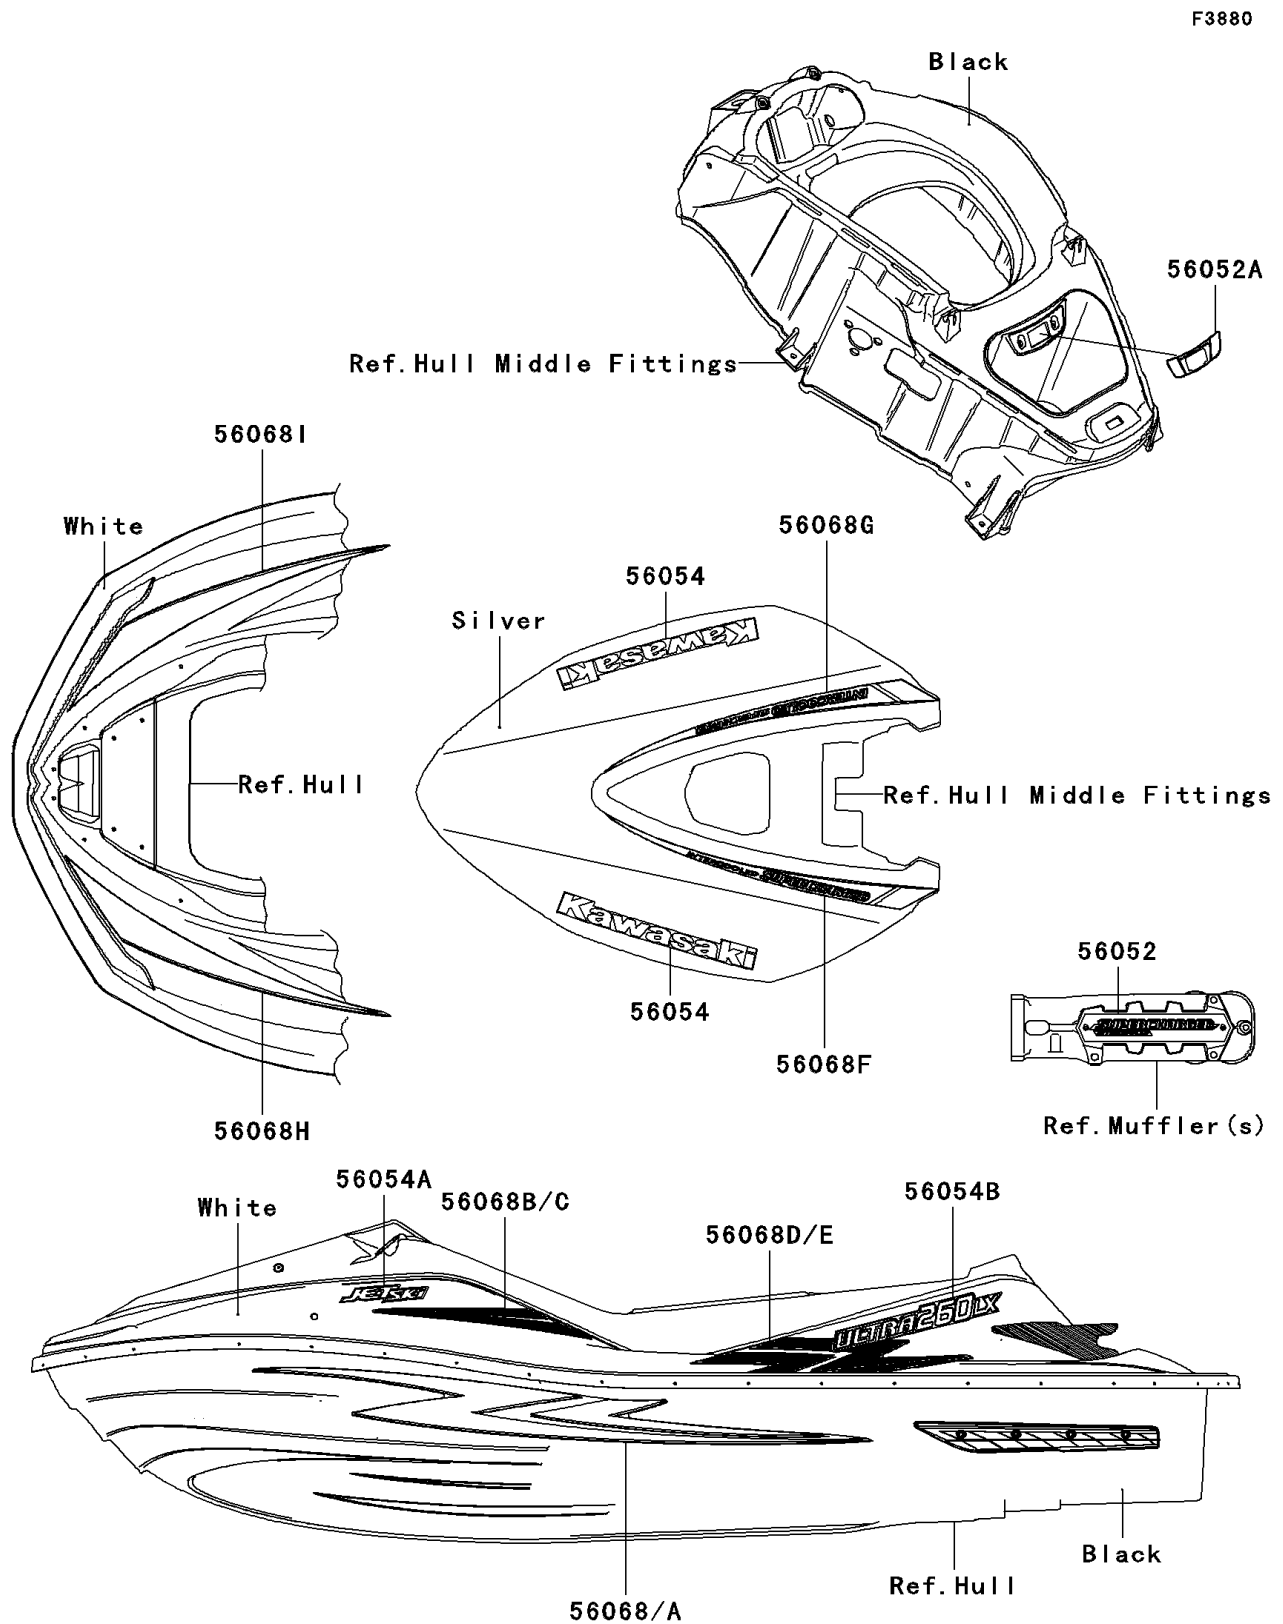

2009 Jet Ski® Ultra® 260LX

PARTS DIAGRAM

Decals(White)(F9F)

2009 Jet Ski® Ultra® 260LX

PARTS LIST

Decals(White)(F9F)

ITEM NAME

PART NUMBER

QUANTITY
