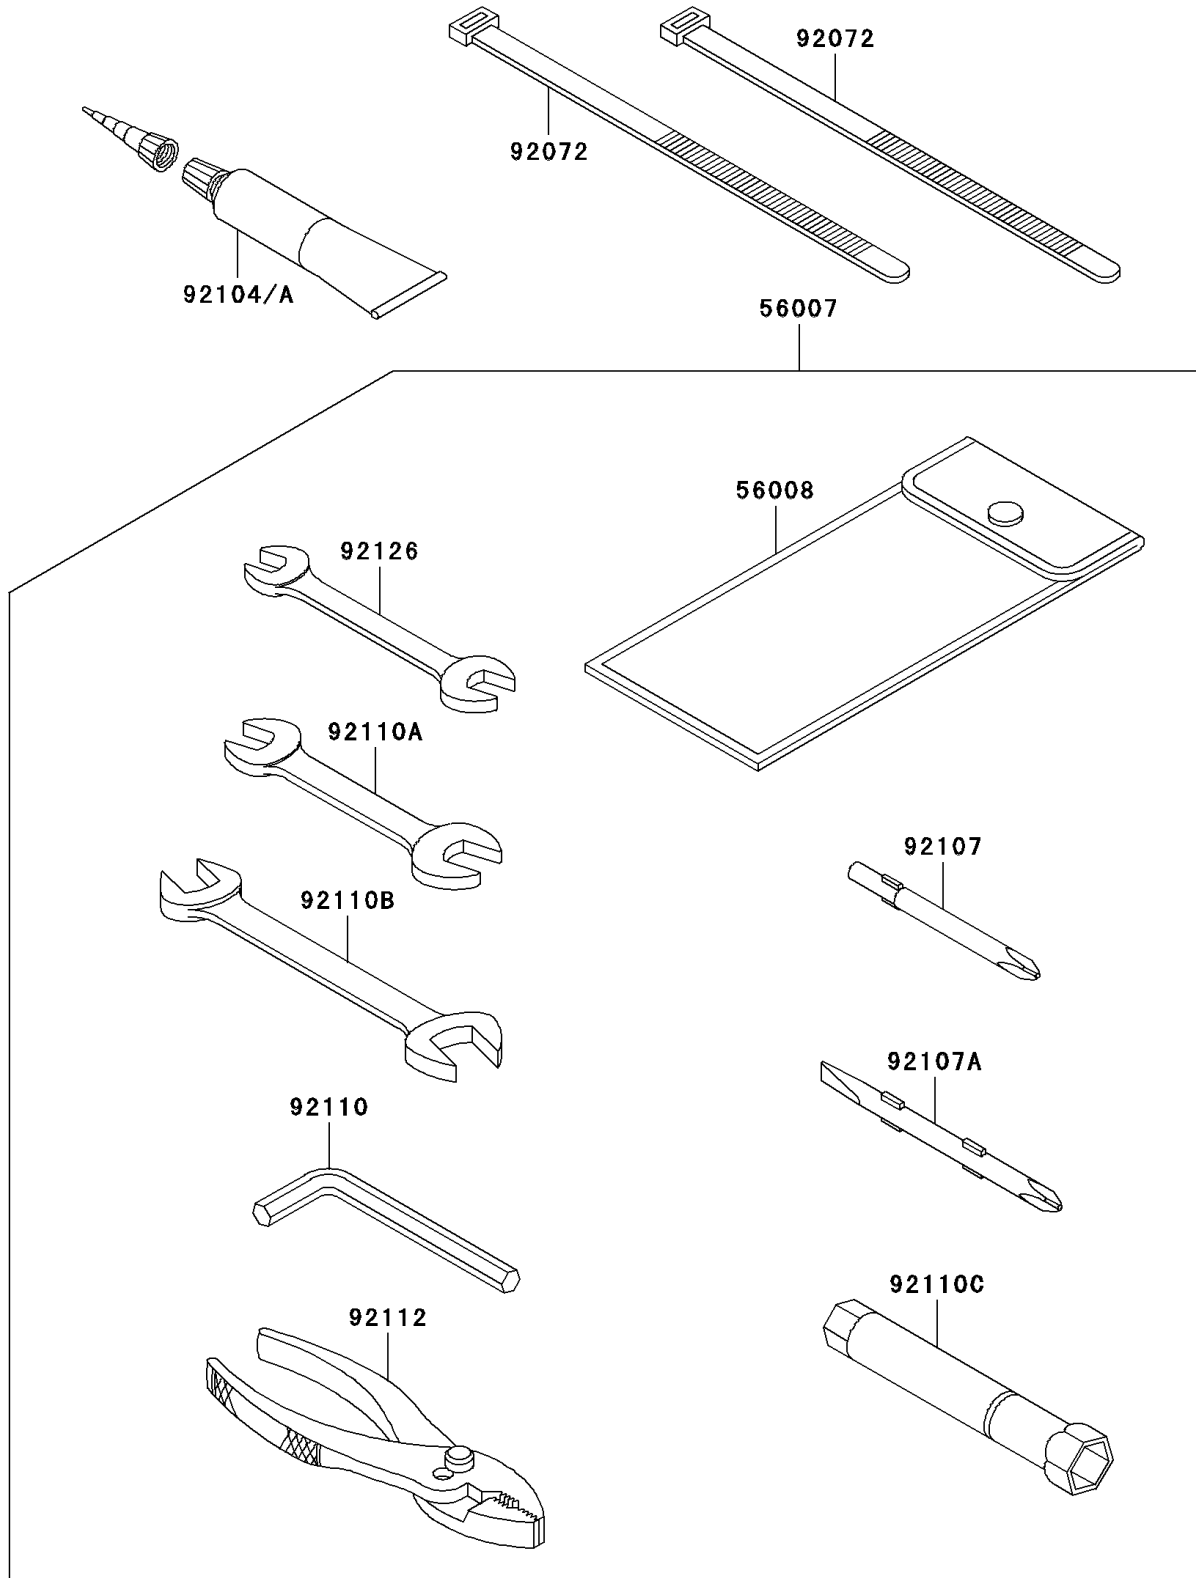

2009 Jet Ski® Ultra® 260LX

PARTS DIAGRAM

Owner's Tools

F3182

2009 Jet Ski® Ultra® 260LX

PARTS LIST

Owner's Tools

ITEM NAME

PART NUMBER

QUANTITY
