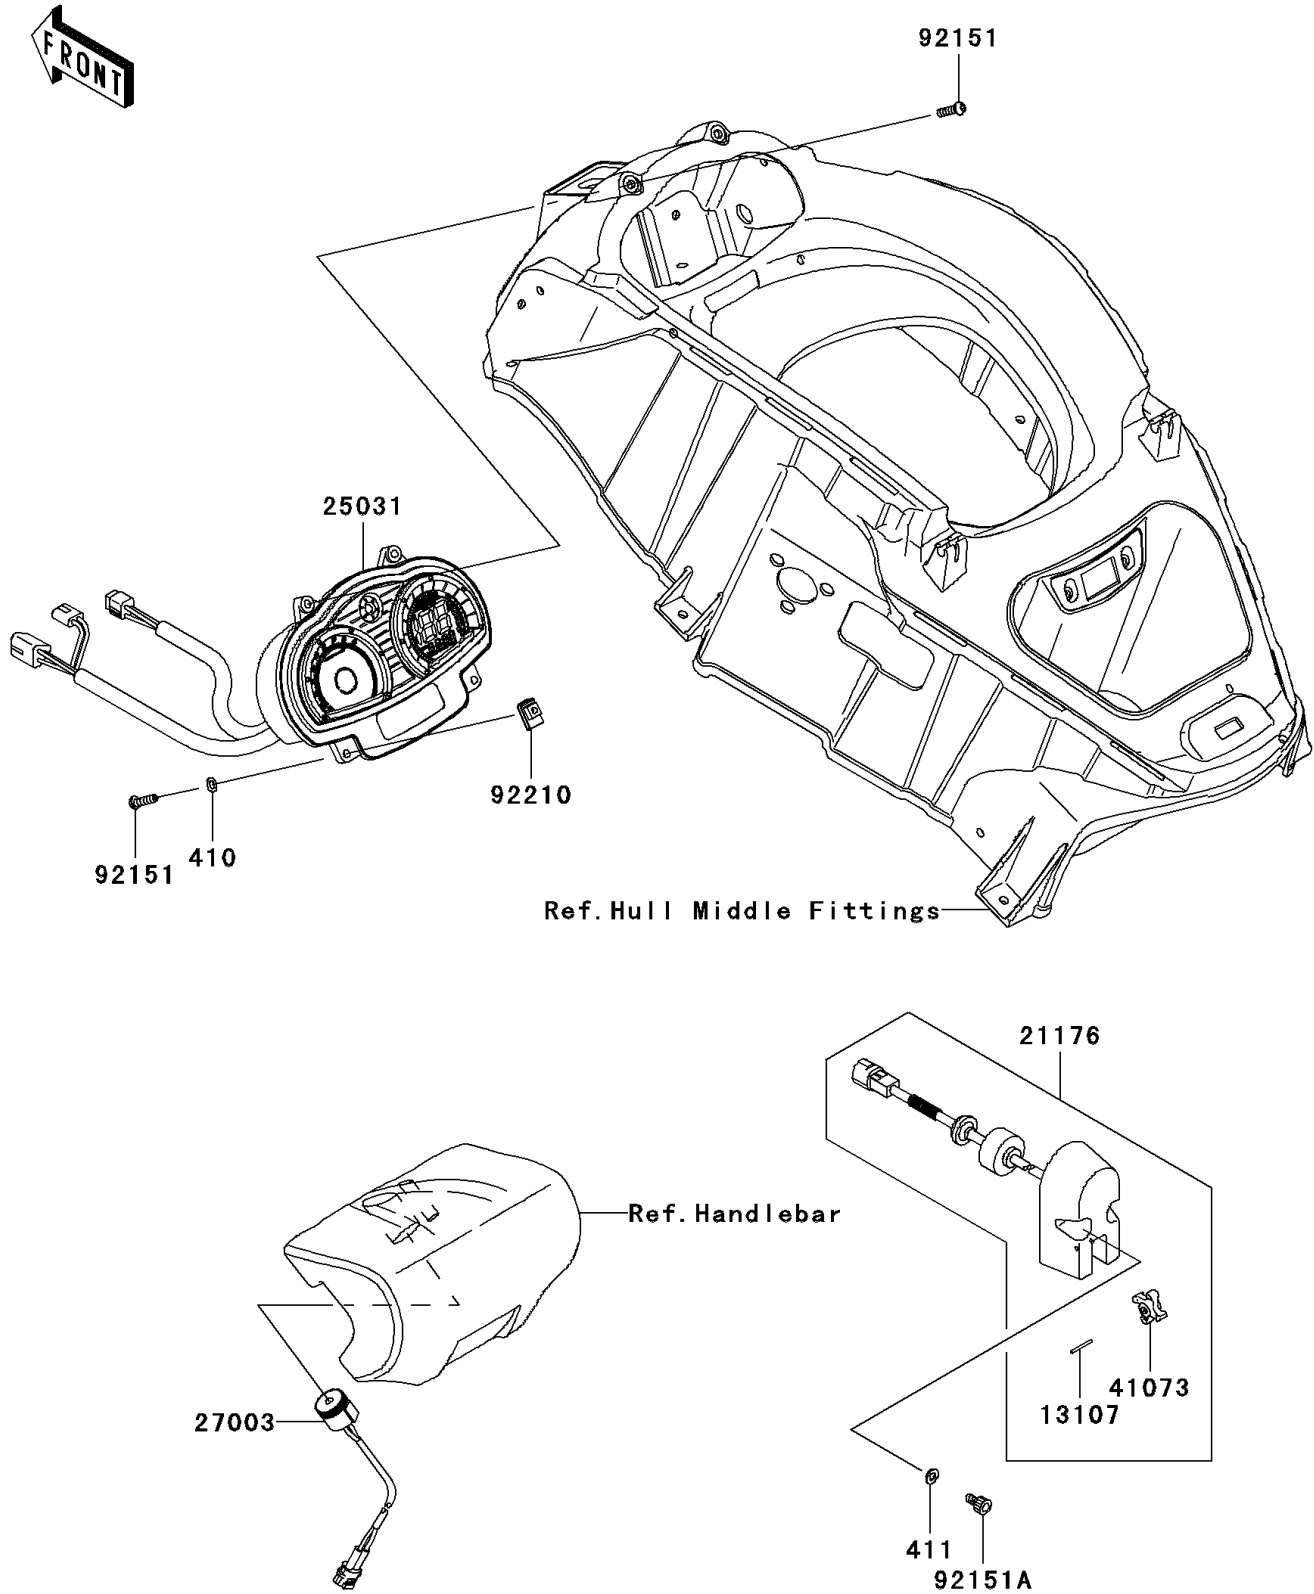

2010 Jet Ski® Ultra® 260LX

PARTS DIAGRAM

Meters

F3179

2010 Jet Ski® Ultra® 260LX

PARTS LIST

Meters

ITEM NAME	PART NUMBER	QUANTITY
SHAFT (Ref # 13107)	13107-3754	1
SENSOR,SPEEDOMETER,F.BLACK (Ref # 21176)	21176-3760-6Z	1
METER-ASSY (Ref # 25031)	25031-3758	1
HORN (Ref # 27003)	27003-3706	1
WHEEL-ASSY,PADDLE (Ref # 41073)	41073-3701	1
BOLT,SOCKET,6X20 (Ref # 92151)	92151-1749	4
BOLT,6X10 (Ref # 92151A)	92151-3704	2
NUT,6MM (Ref # 92210)	92210-3768	2
WASHER-PLAIN-SMALL,6MM (Ref # 410)	410S0600	2
WASHER-PLAIN,6MM (Ref # 411)	411S0600	2