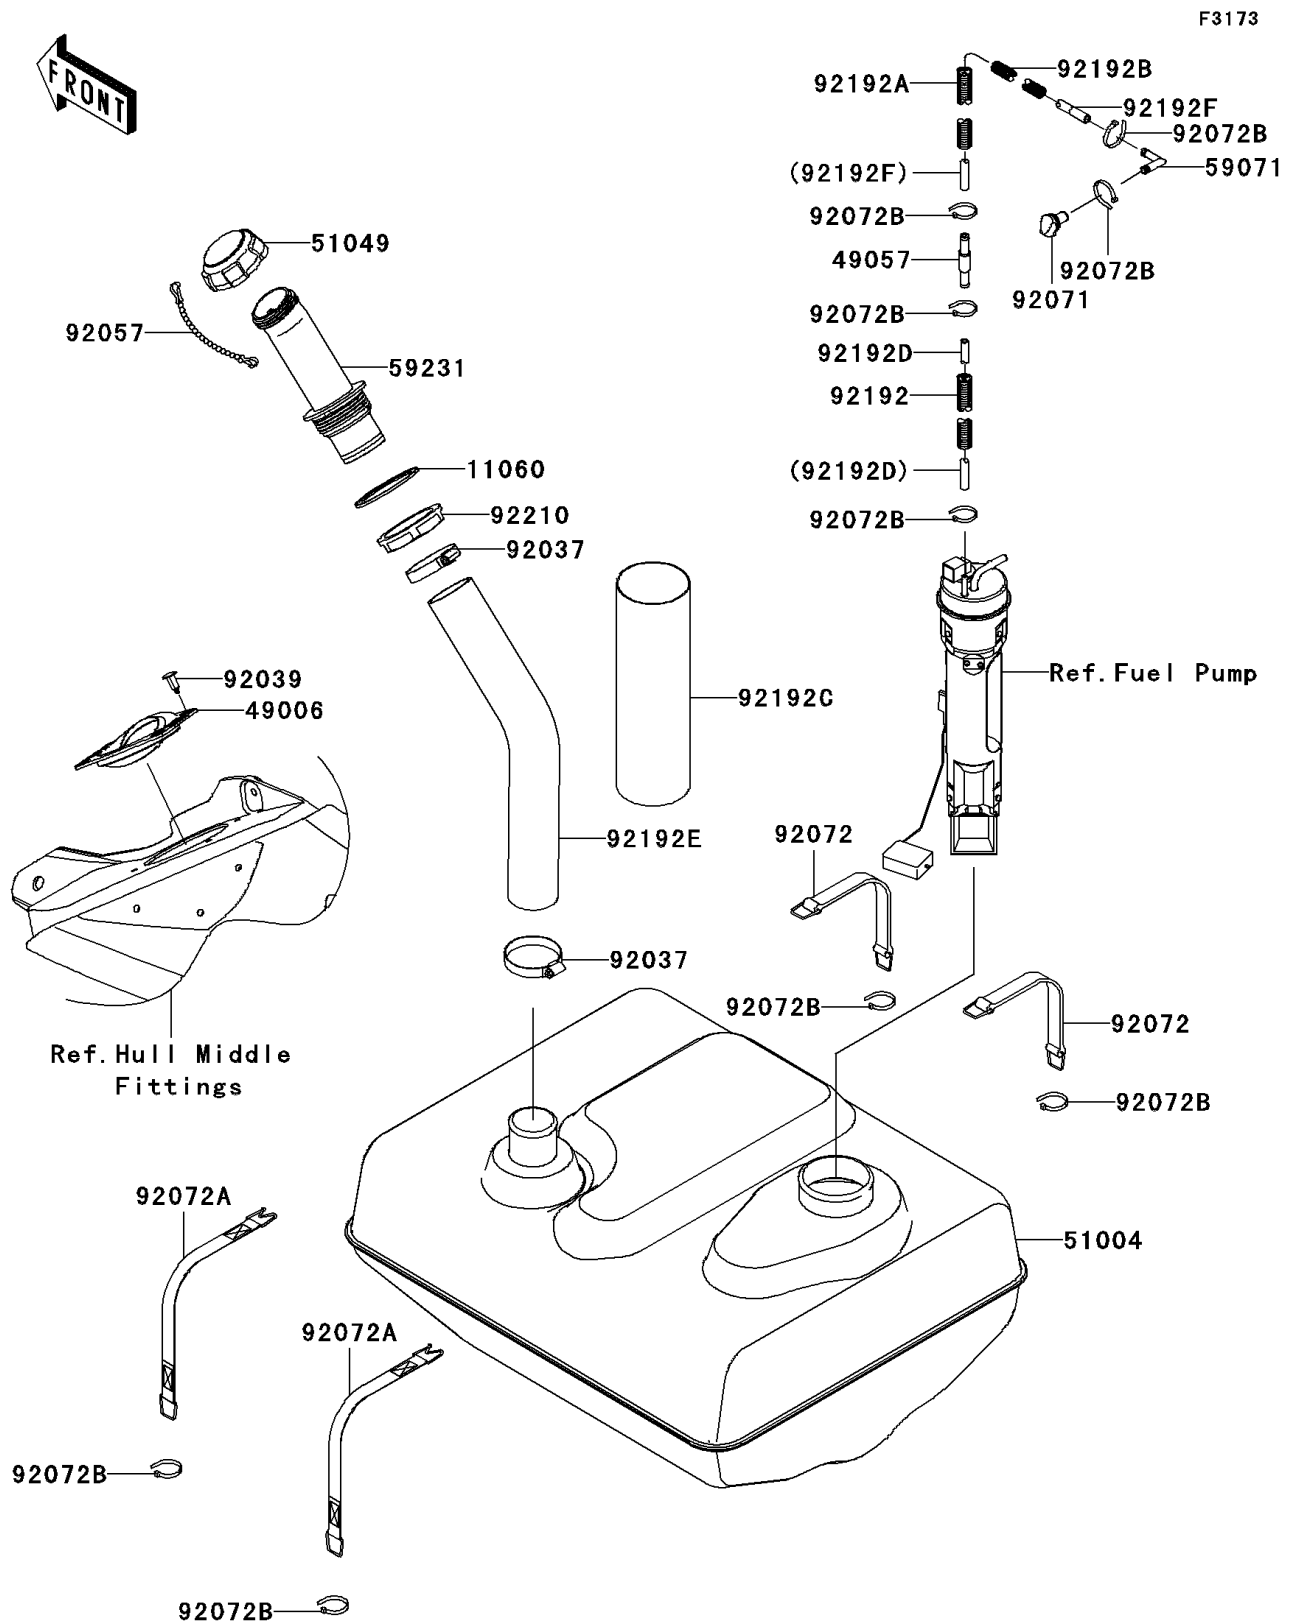

2009 Jet Ski® Ultra® 260LX

PARTS DIAGRAM

Fuel Tank

2009 Jet Ski® Ultra® 260LX

PARTS LIST

Fuel Tank

ITEM NAME

PART NUMBER

QUANTITY
