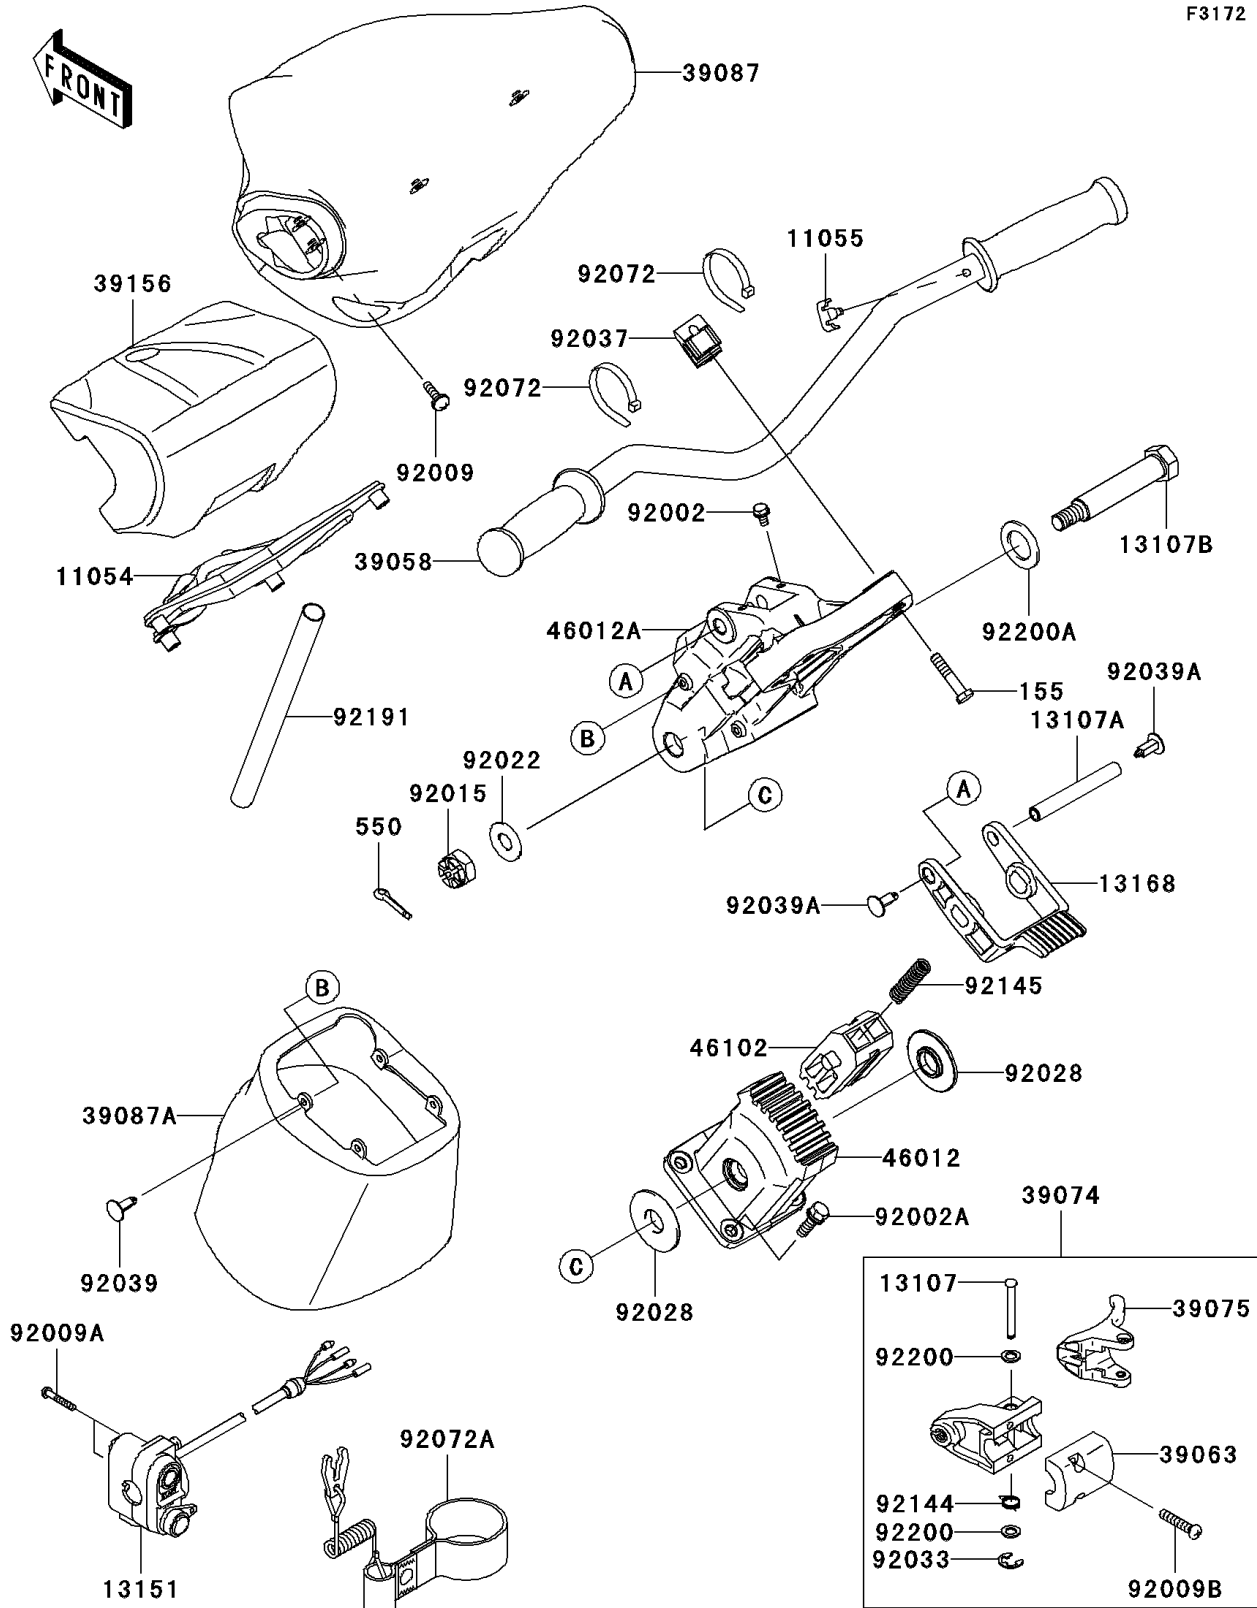

2009 Jet Ski® Ultra® 260LX

PARTS DIAGRAM

Handlebar

F3172

2009 Jet Ski® Ultra® 260LX

PARTS LIST

Handlebar

ITEM NAME

PART NUMBER

QUANTITY
