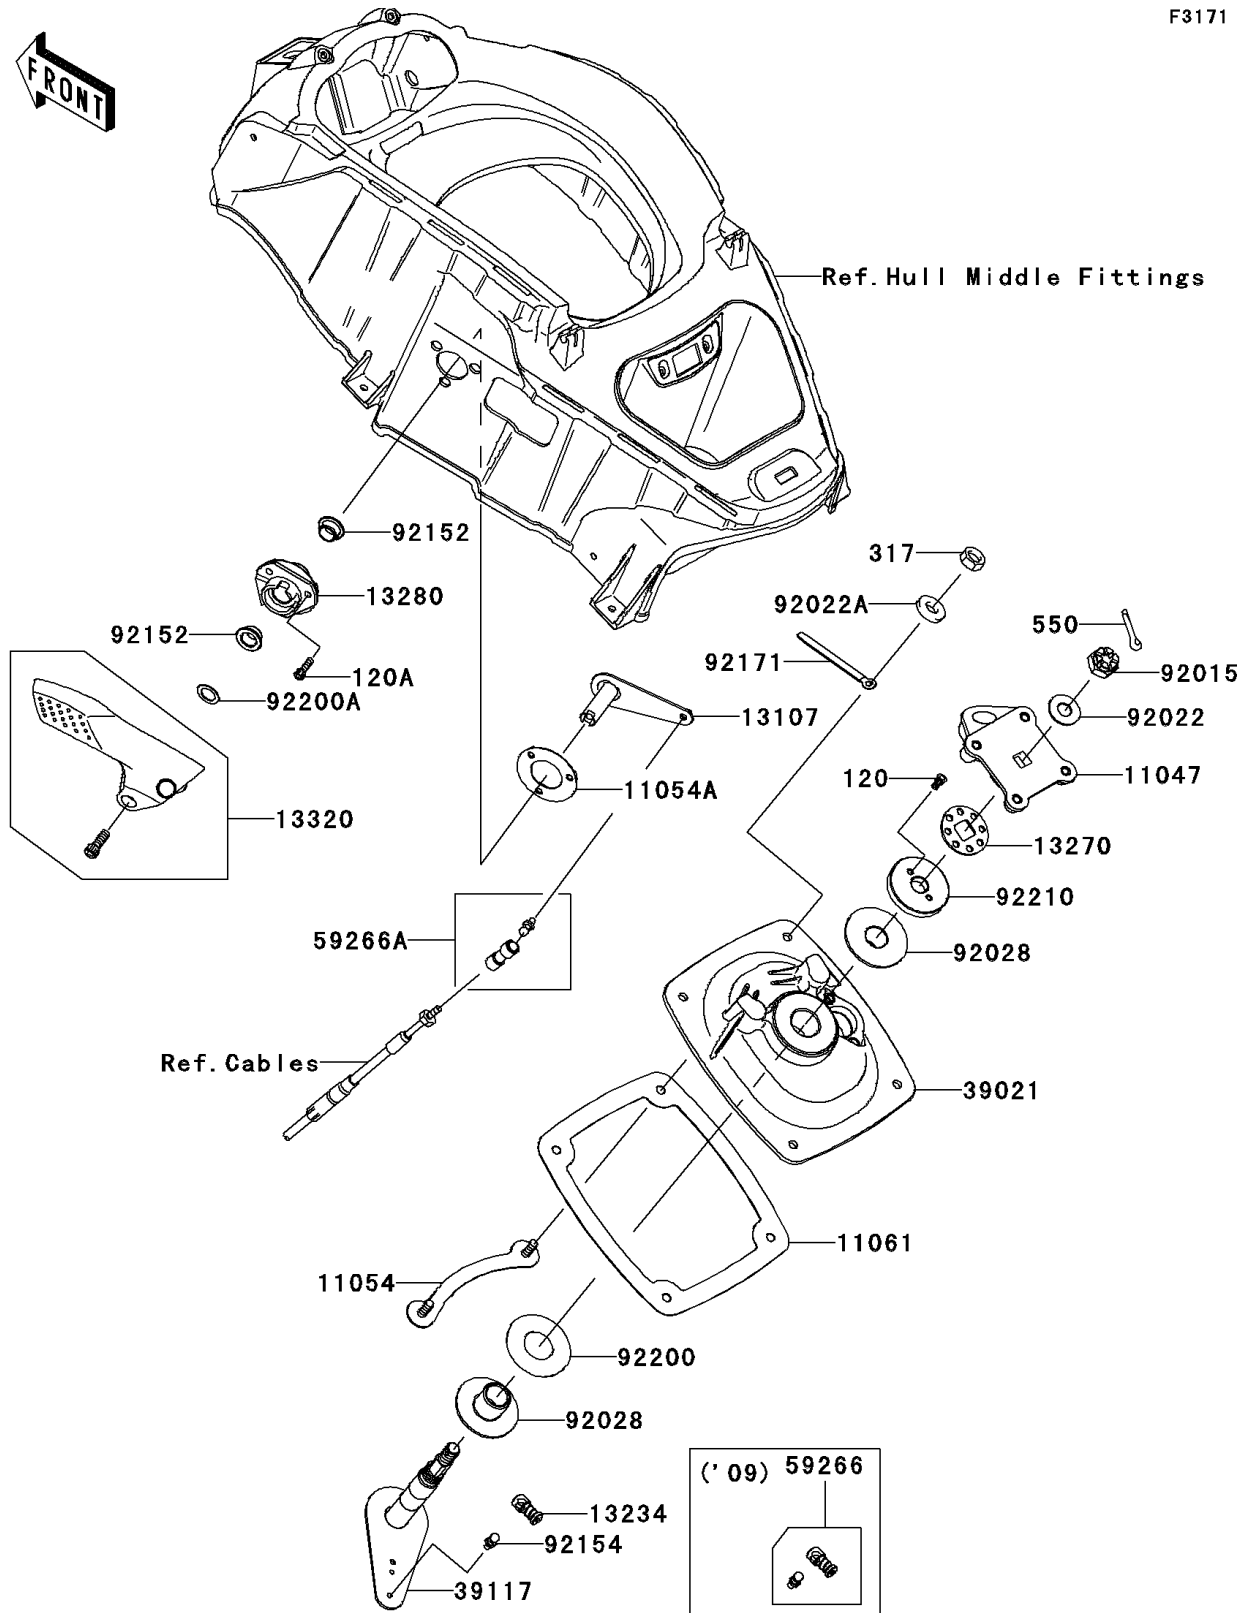

2009 Jet Ski® Ultra® 260LX

PARTS DIAGRAM

Handle Pole

F3171

2009 Jet Ski® Ultra® 260LX

PARTS LIST

Handle Pole

ITEM NAME

PART NUMBER

QUANTITY
