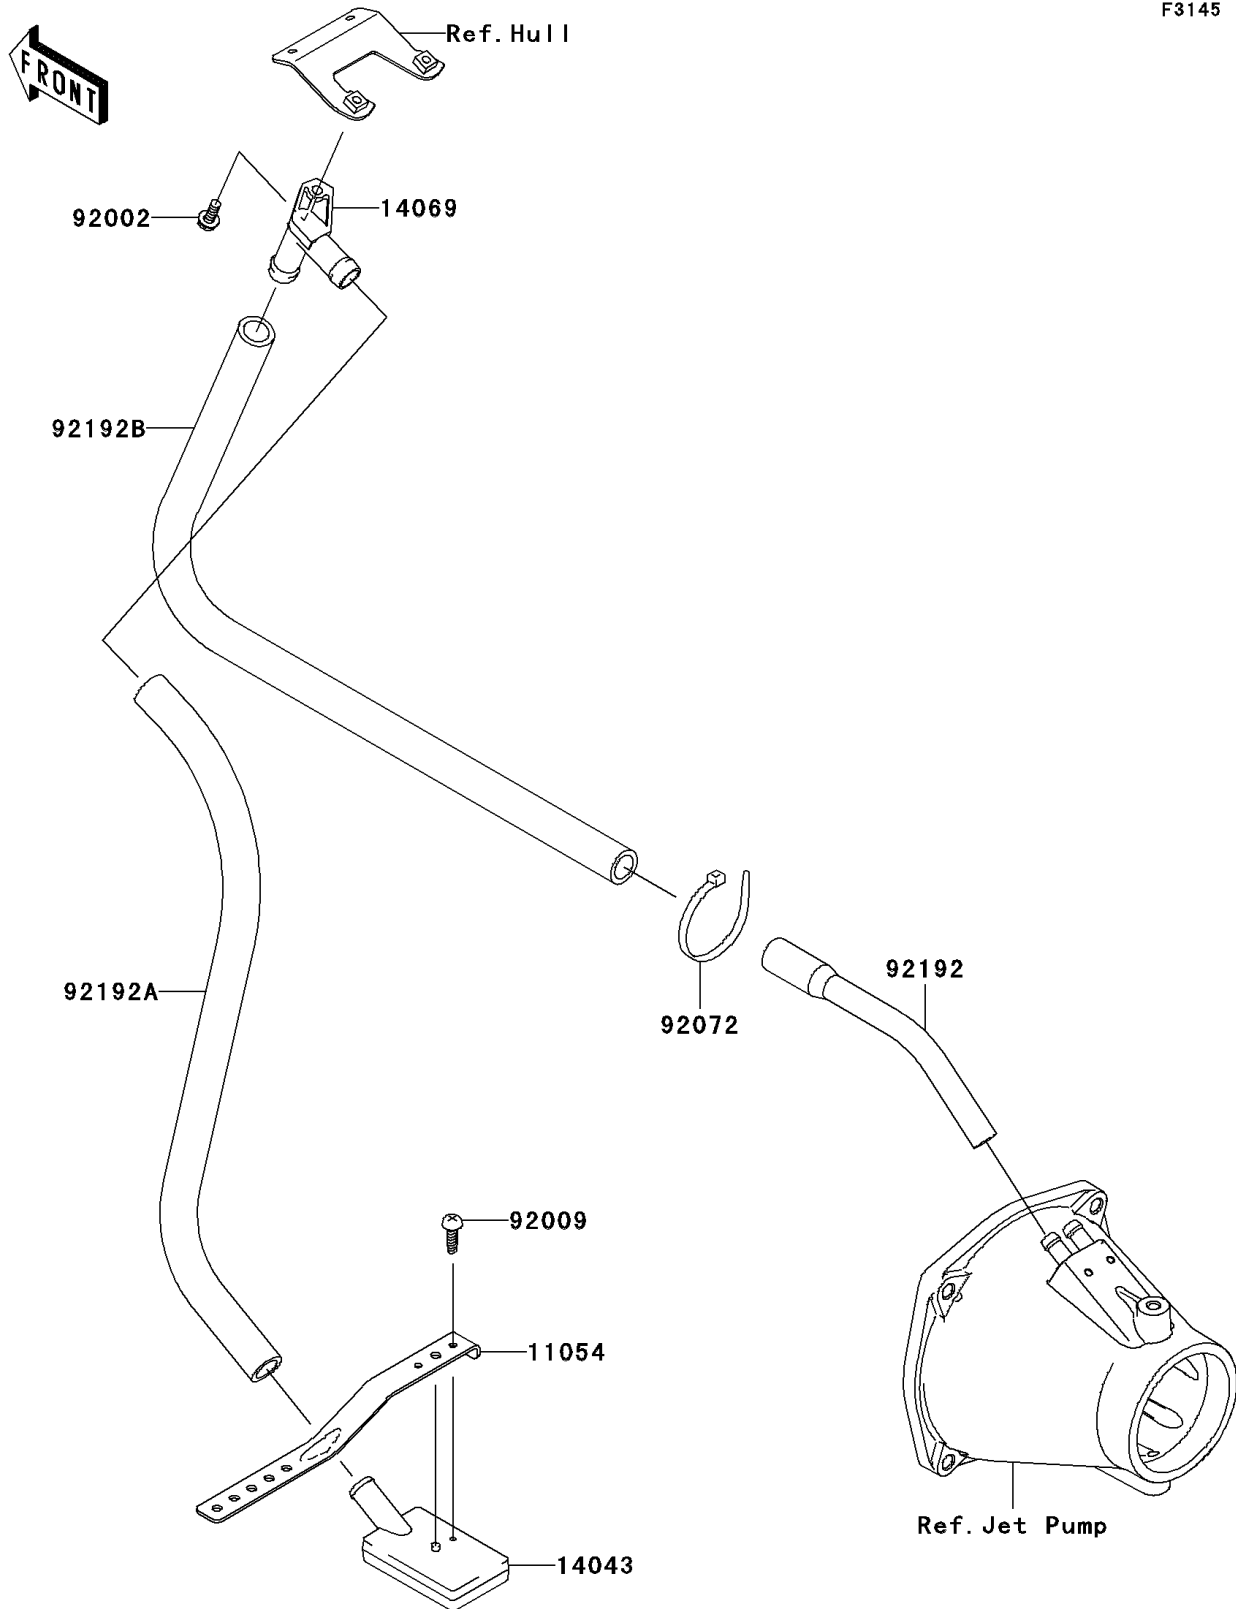

2009 Jet Ski® Ultra® 260LX

PARTS DIAGRAM

Bilge System

F3145

2009 Jet Ski® Ultra® 260LX

PARTS LIST

Bilge System

ITEM NAME

PART NUMBER

QUANTITY
