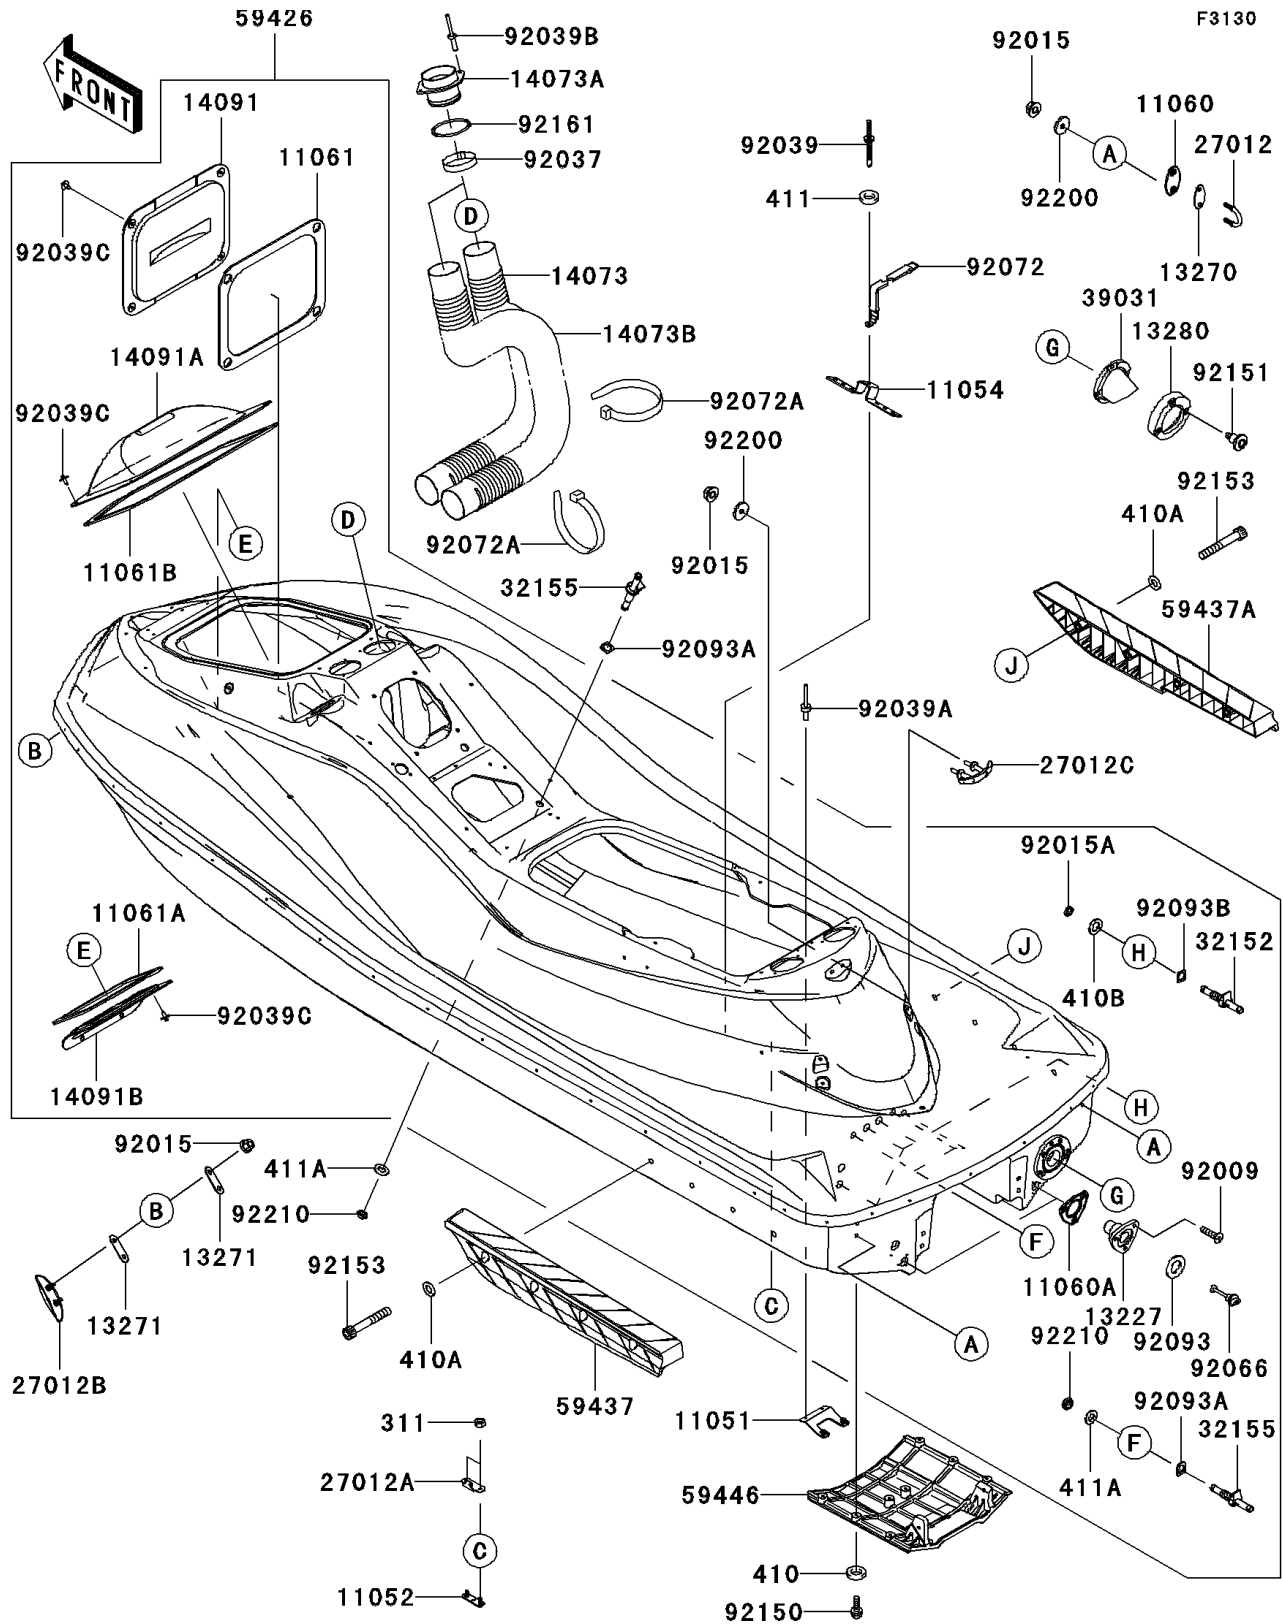

2010 Jet Ski® Ultra® 260LX

PARTS DIAGRAM

Hull