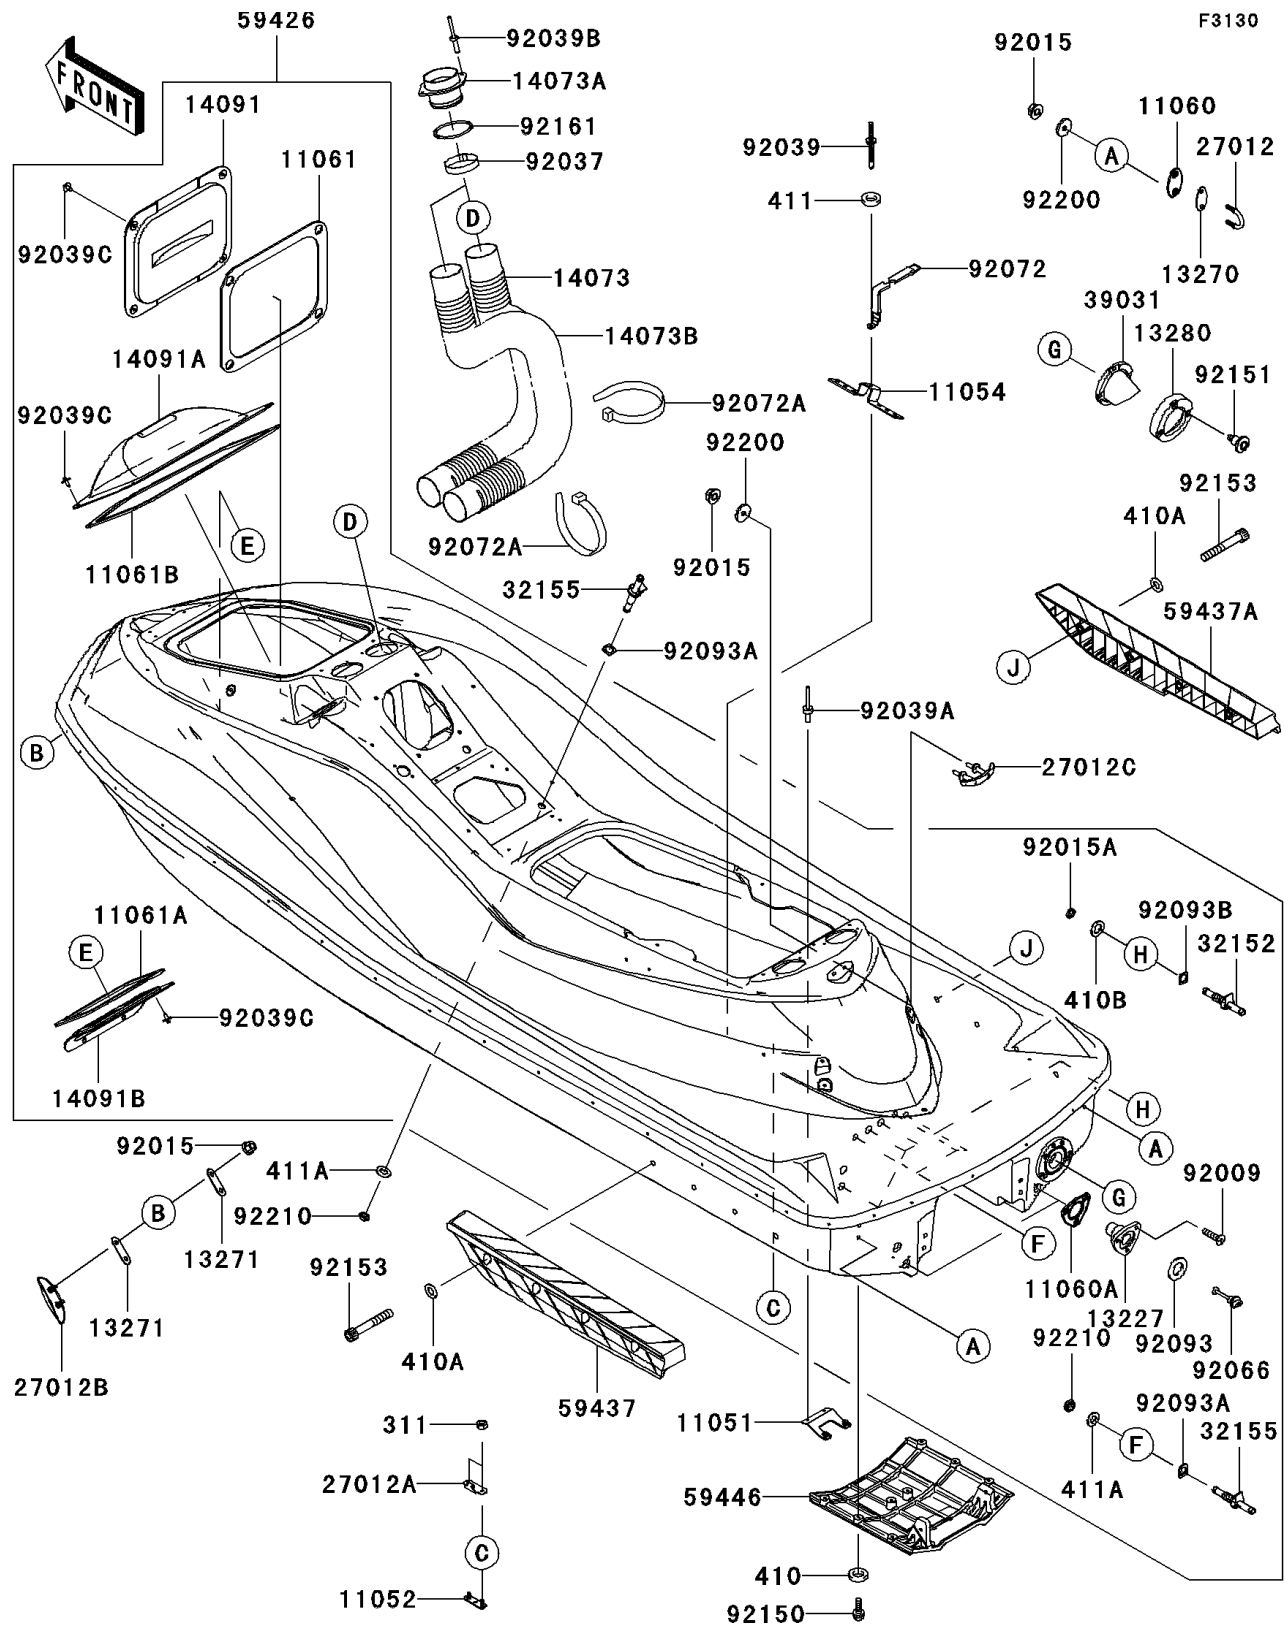

2009 Jet Ski® Ultra® 260LX

PARTS DIAGRAM

Hull

2009 Jet Ski® Ultra® 260LX

PARTS LIST

Hull

ITEM NAME

PART NUMBER

QUANTITY
