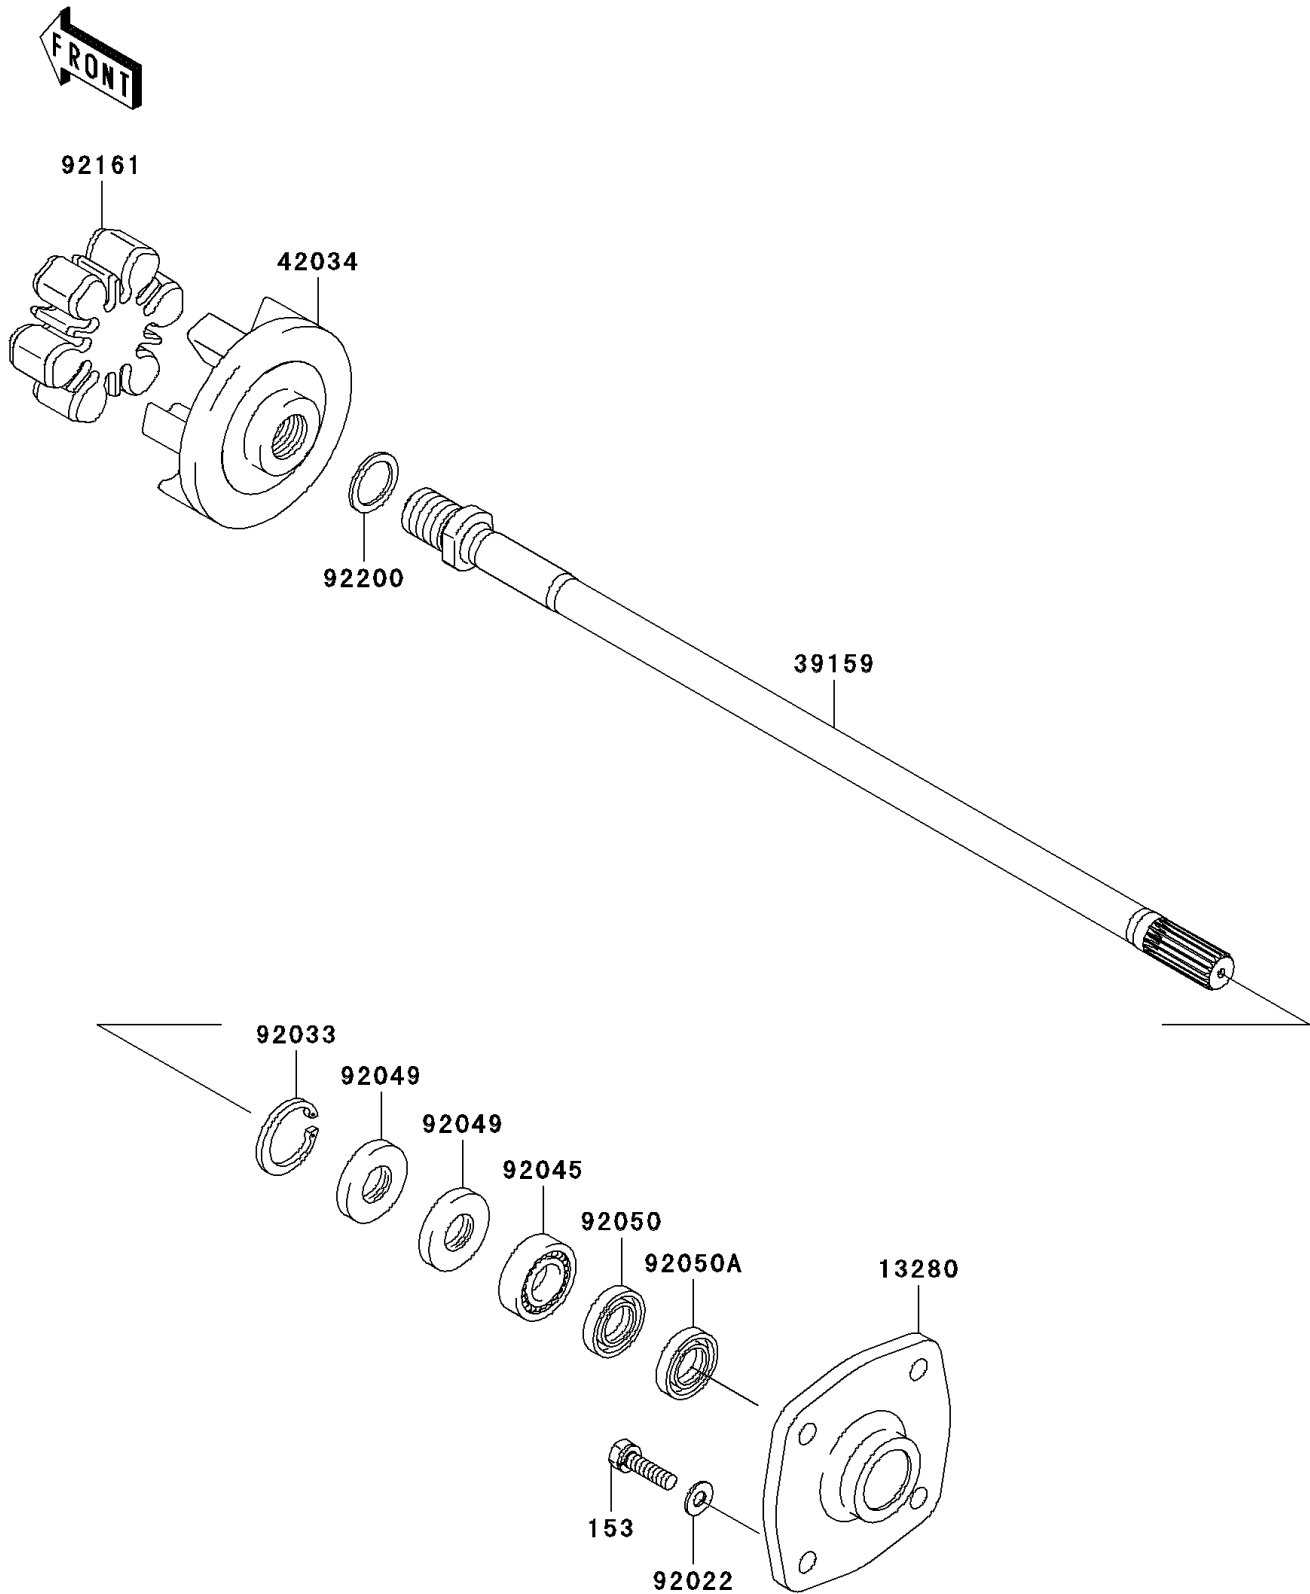

2009 Jet Ski® Ultra® 260LX

PARTS DIAGRAM

Drive Shaft

E3134

2009 Jet Ski® Ultra® 260LX

PARTS LIST

Drive Shaft

ITEM NAME

PART NUMBER

QUANTITY
