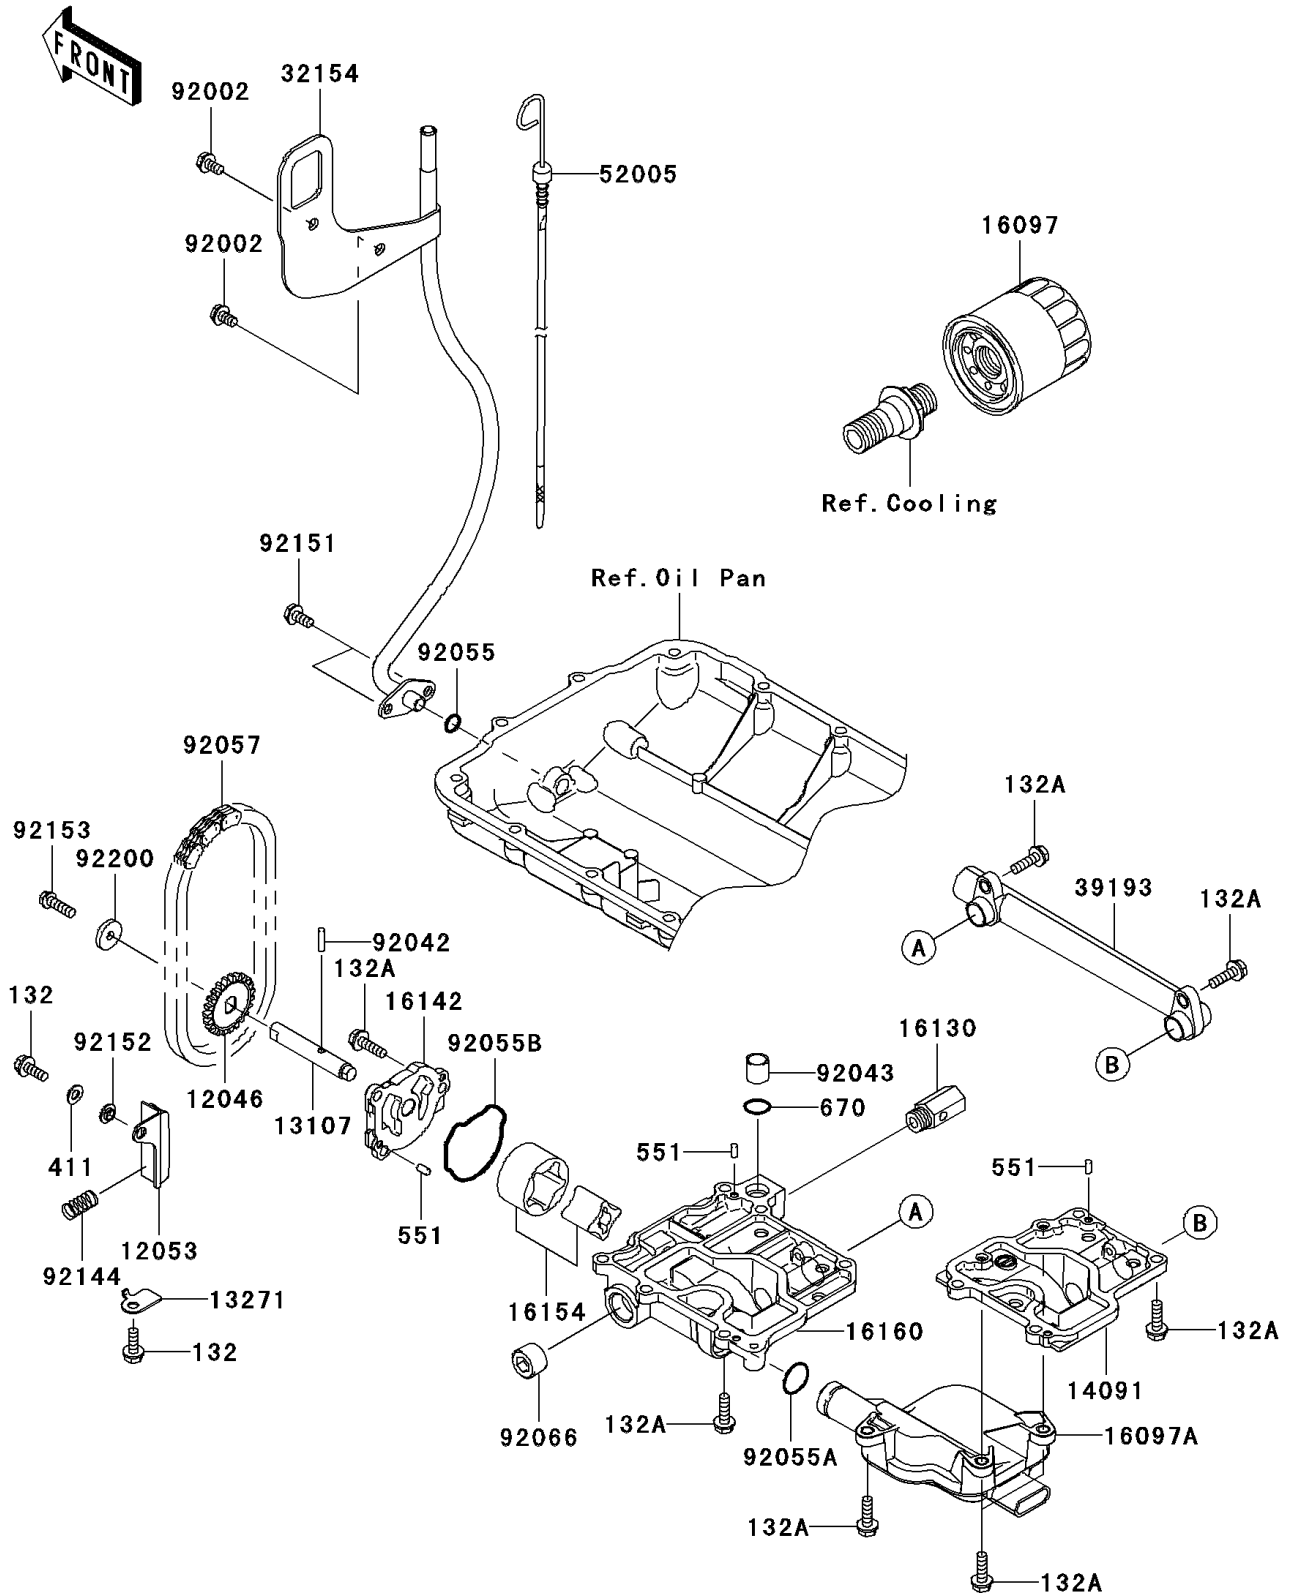

2010 Jet Ski® Ultra® 260LX

PARTS DIAGRAM

Oil Pump

E1710

2010 Jet Ski® Ultra® 260LX

PARTS LIST

Oil Pump

ITEM NAME	PART NUMBER	QUANTITY
SPROCKET,23T (Ref # 12046)	12046-3703	1
GUIDE-CHAIN (Ref # 12053)	12053-3704	1
SHAFT (Ref # 13107)	13107-3801	1
PLATE (Ref # 13271)	13271-3850	1
COVER (Ref # 14091)	14091-3767	1
FILTER-ASSY-OIL (Ref # 16097)	16097-0003	1
FILTER-ASSY-OIL (Ref # 16097A)	16097-3702	1
VALVE-ASSY-RELIEF (Ref # 16130)	16130-3701	1
COVER-PUMP (Ref # 16142)	16142-3703	1
ROTOR-PUMP (Ref # 16154)	16154-1124	1
BODY,OIL PUMP (Ref # 16160)	16160-3748	1
PIPE,OIL LEVEL (Ref # 32154)	32154-3721	1
PIPE-OIL (Ref # 39193)	39193-3702	1
GAUGE,OIL LEVEL (Ref # 52005)	52005-3710	1
BOLT,6X12 (Ref # 92002)	92002-3763	2
PIN,DOWEL,4X15.8 (Ref # 92042)	92042-014	1
PIN,11.5X14X14 (Ref # 92043)	92043-1279	1
RING-O,10MM (Ref # 92055)	92055-1150	1
RING-O,19.8X1.9 (Ref # 92055A)	92055-1332	1
RING-O (Ref # 92055B)	92055-3764	1
CHAIN,OIL PUMP,98XRH2010-52L (Ref # 92057)	92057-3713	1
PLUG,PT1/2X12.5 (Ref # 92066)	92066-0002	1
SPRING (Ref # 92144)	92144-1551	1
BOLT,6X14 (Ref # 92151)	92151-3788	2
COLLAR,GUIDE (Ref # 92152)	92152-3737	1
BOLT,FLANGED-SMALL,6X20 (Ref # 92153)	92153-3734	1
WASHER,6X20X3.2 (Ref # 92200)	92200-0120	1
BOLT-FLANGED-SMALL,6X16 (Ref # 132)	132BD0616	2
BOLT-FLANGED-SMALL,6X20 (Ref # 132A)	132BD0620	18

2010 Jet Ski® Ultra® 260LX

PARTS LIST

Oil Pump

ITEM NAME	PART NUMBER	QUANTITY
WASHER-PLAIN,6MM (Ref # 411)	411S0600	1
PIN-DOWEL (Ref # 551)	551R0408	5
O RING,14MM (Ref # 670)	670D2014	1