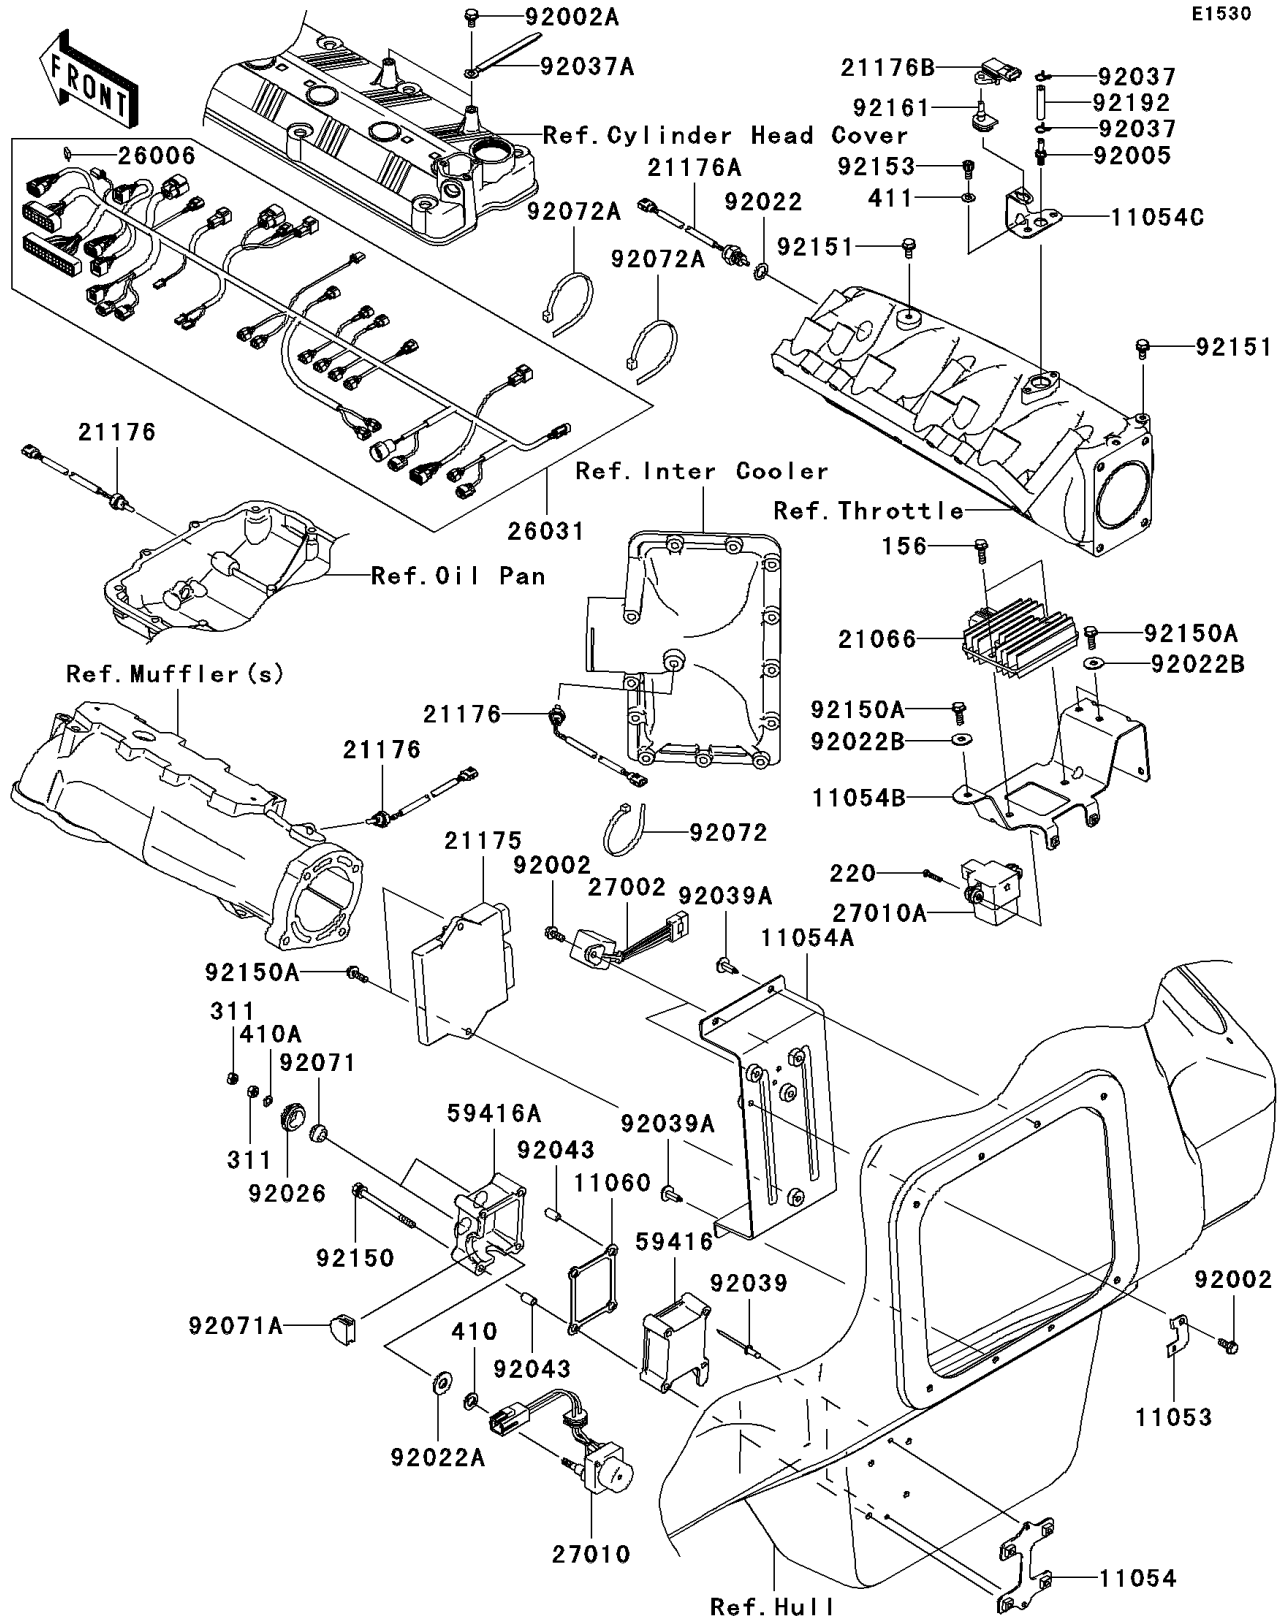

2009 Jet Ski® Ultra® 260LX

PARTS DIAGRAM

Fuel Injection

2009 Jet Ski® Ultra® 260LX

PARTS LIST Fuel Injection

ITEM NAME	PART NUMBER	QUANTITY
-----------	-------------	----------
