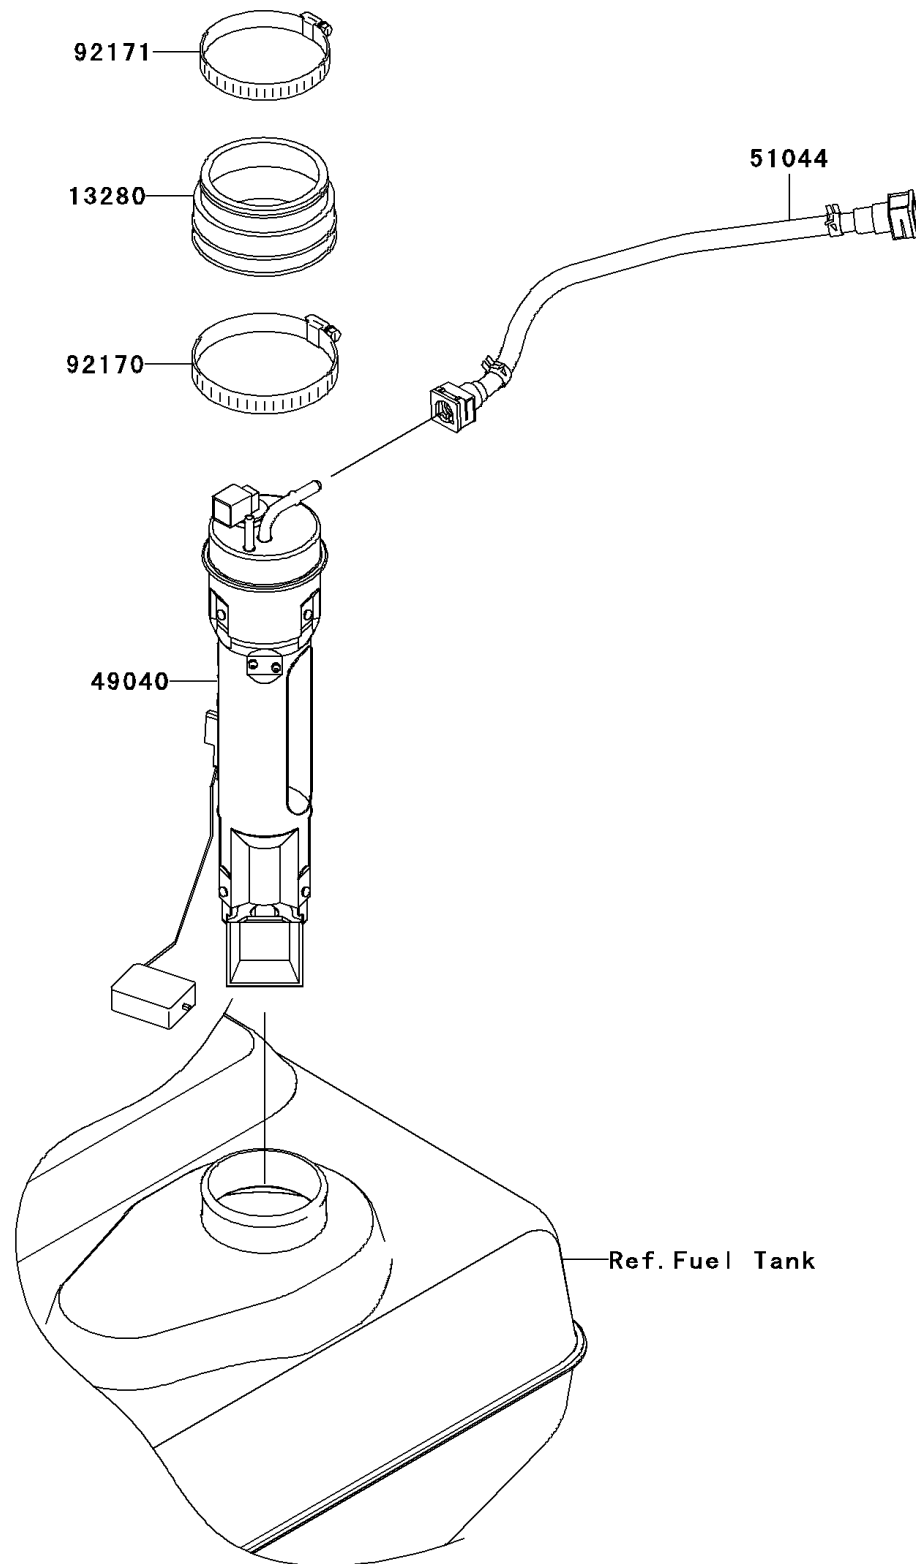

2009 Jet Ski® Ultra® 260LX

PARTS DIAGRAM

Fuel Pump

E1520

2009 Jet Ski® Ultra® 260LX

PARTS LIST

Fuel Pump

ITEM NAME

PART NUMBER

QUANTITY
