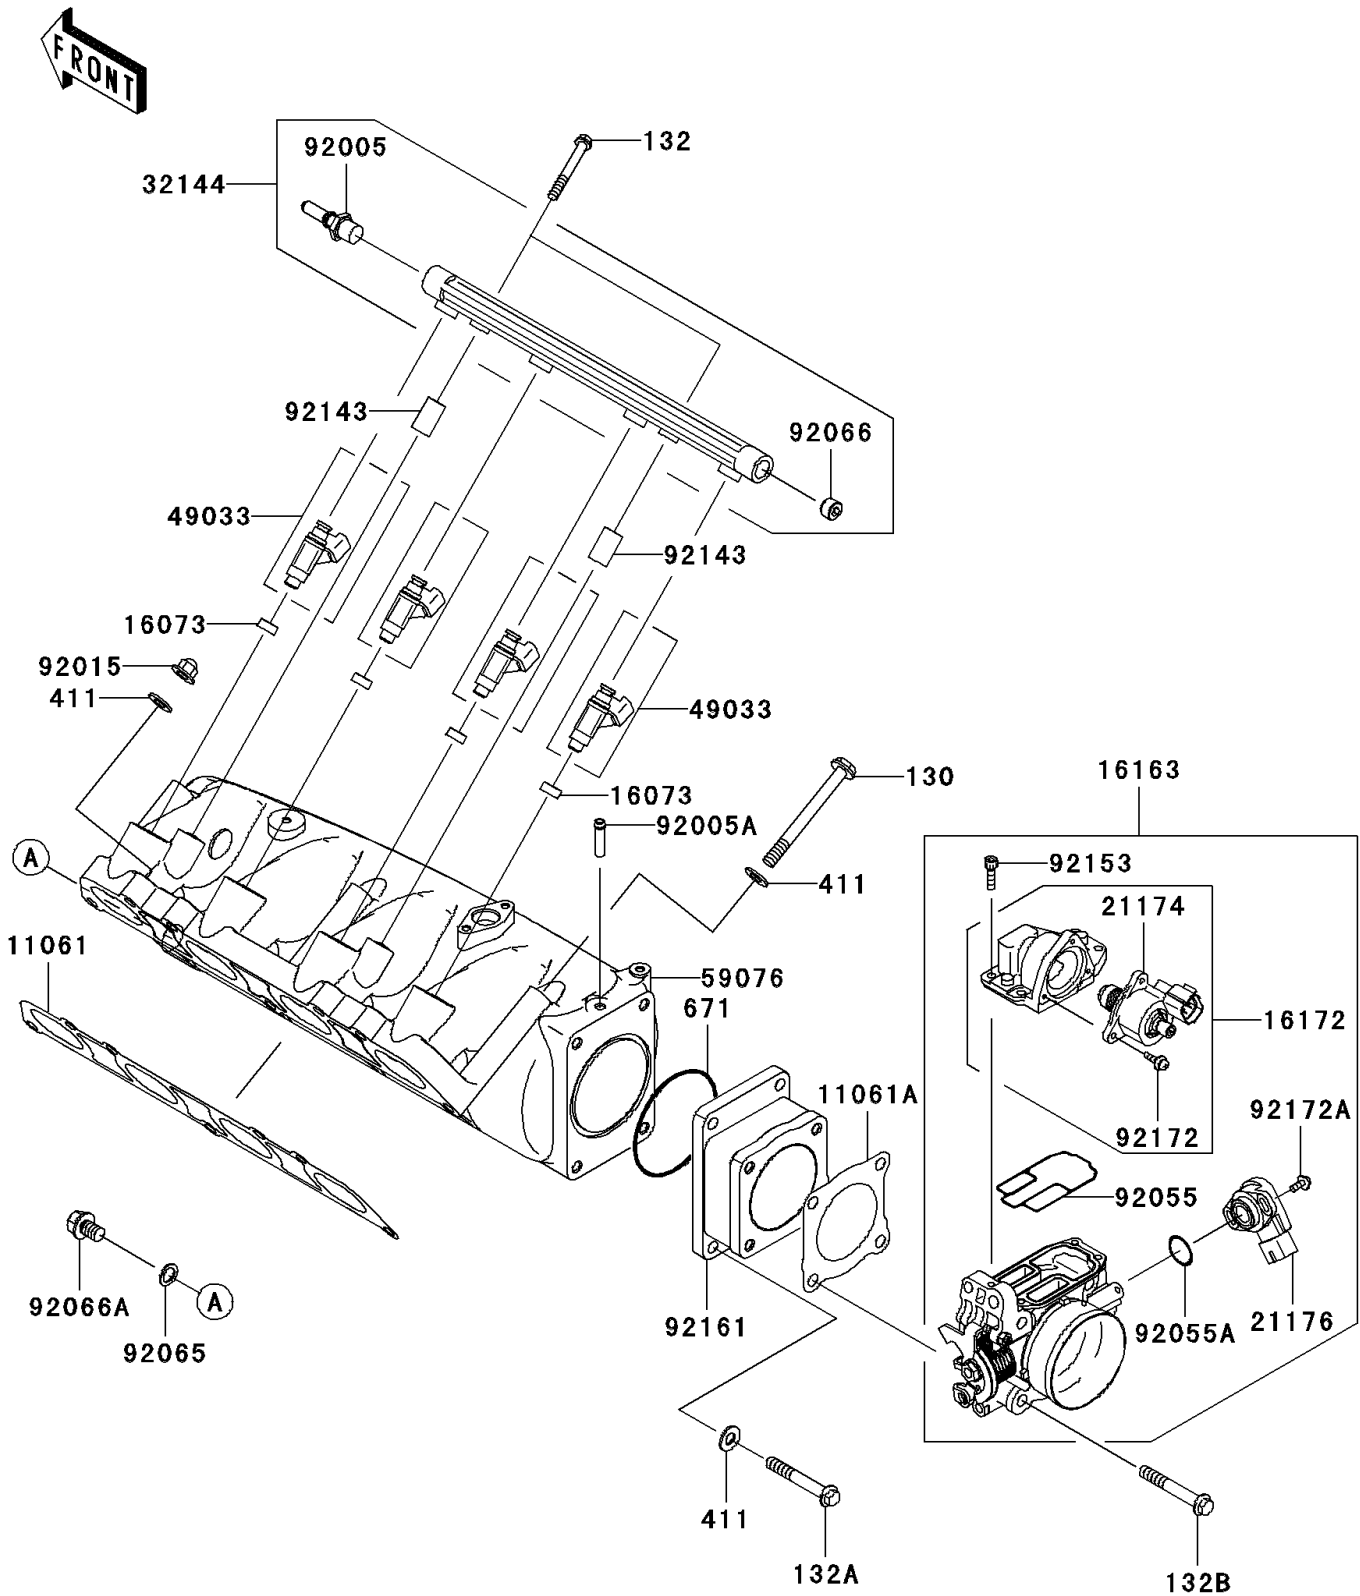

2009 Jet Ski® Ultra® 260LX

PARTS DIAGRAM

Throttle

E1510

2009 Jet Ski® Ultra® 260LX

PARTS LIST

Throttle

ITEM NAME

PART NUMBER

QUANTITY
