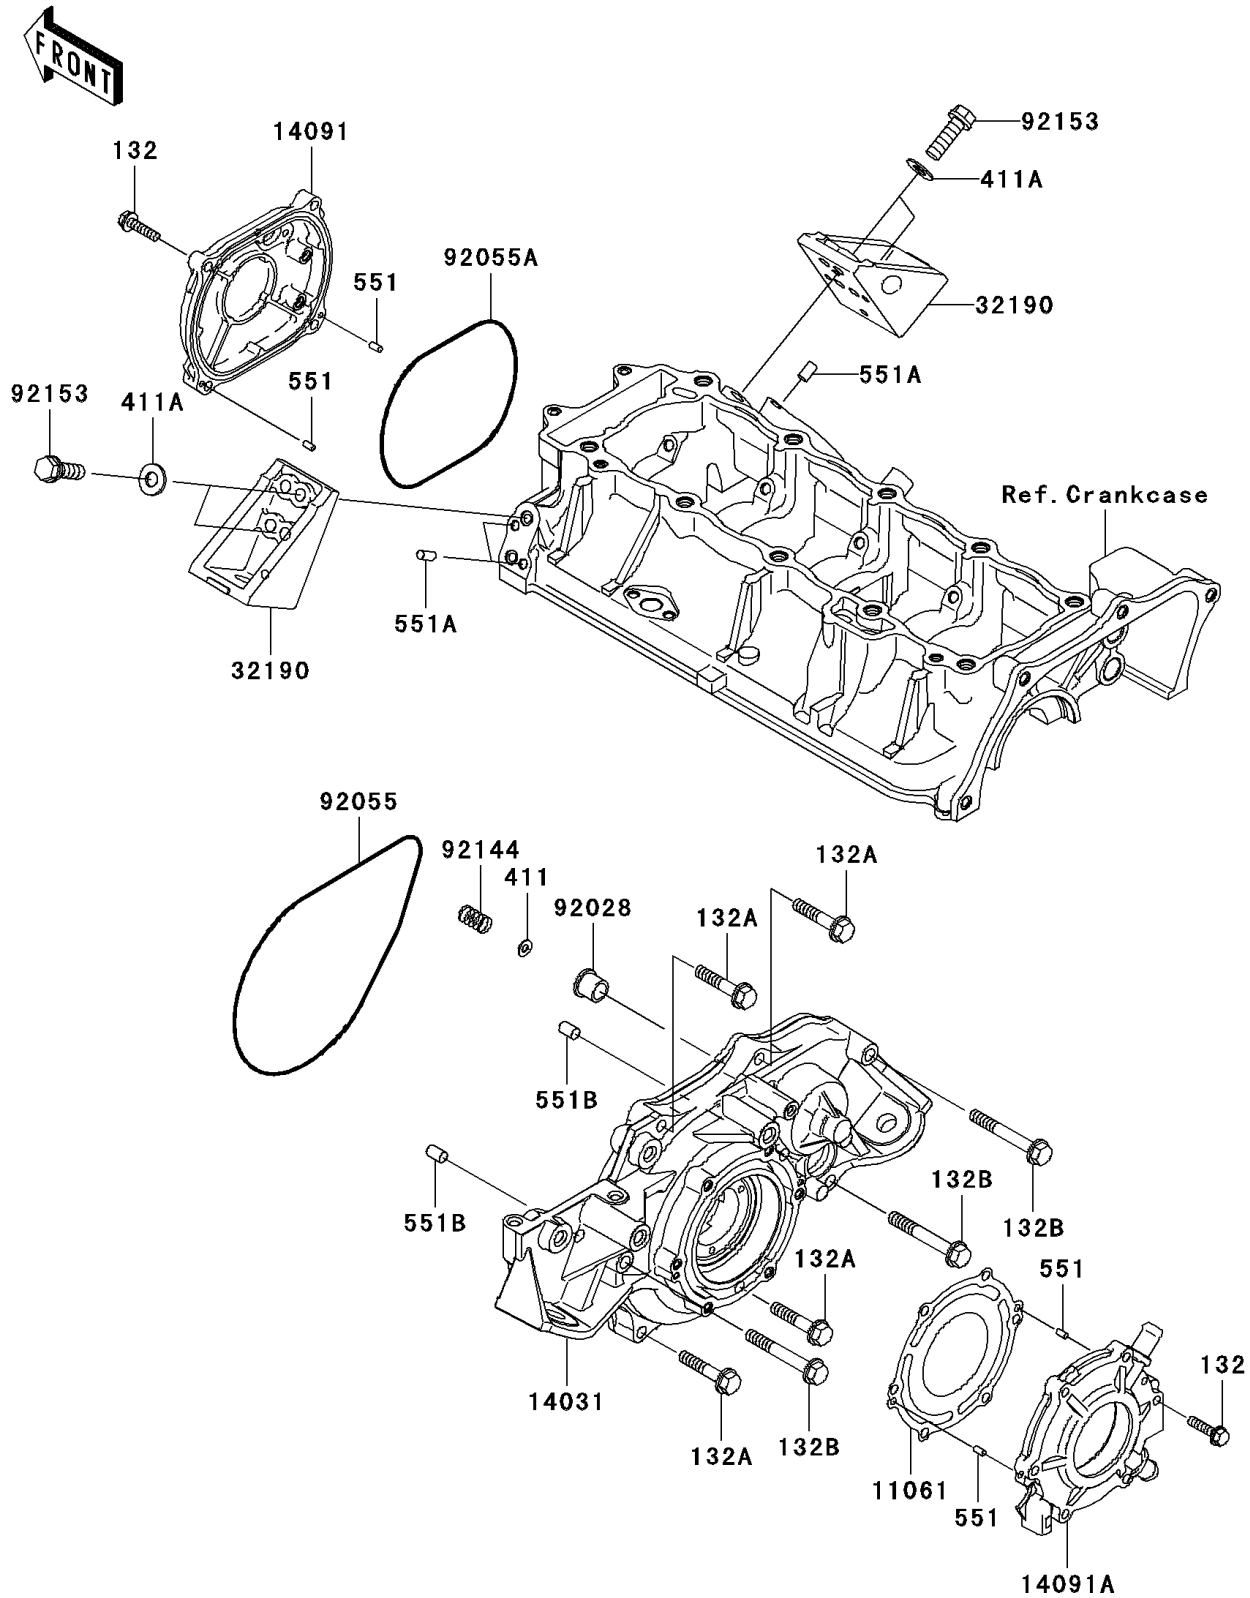

## PARTS DIAGRAM

### Engine Cover(s)

E1431

## PARTS LIST

### Engine Cover(s)

ITEM NAME	PART NUMBER	QUANTITY
GASKET,OUTPUT COVER (Ref # 11061)	11061-3709	1
COVER-GENERATOR (Ref # 14031)	14031-3736	1
COVER,PULS (Ref # 14091)	14091-3763	1
COVER,OUTPUT (Ref # 14091A)	14091-3793	1
BRACKET-ENGINE (Ref # 32190)	32190-3703	2
BUSHING (Ref # 92028)	92028-3718	1
RING-O,196X3 (Ref # 92055)	92055-3761	1
RING-O,120X3 (Ref # 92055A)	92055-3762	1
SPRING (Ref # 92144)	92144-3728	1
BOLT,FLANGED,8X30 (Ref # 92153)	92153-3722	4
BOLT-FLANGED-SMALL,6X25 (Ref # 132)	132BD0625	10
BOLT-FLANGED-SMALL,8X40 (Ref # 132A)	132BD0840	4
BOLT-FLANGED-SMALL,8X60 (Ref # 132B)	132BD0860	3
WASHER-PLAIN,5MM (Ref # 411)	411S0500	1
WASHER-PLAIN,8MM (Ref # 411A)	411S0800	4
PIN-DOWEL (Ref # 551)	551R0408	4
PIN-DOWEL (Ref # 551A)	551R0612	4
PIN-DOWEL (Ref # 551B)	551R0812	2