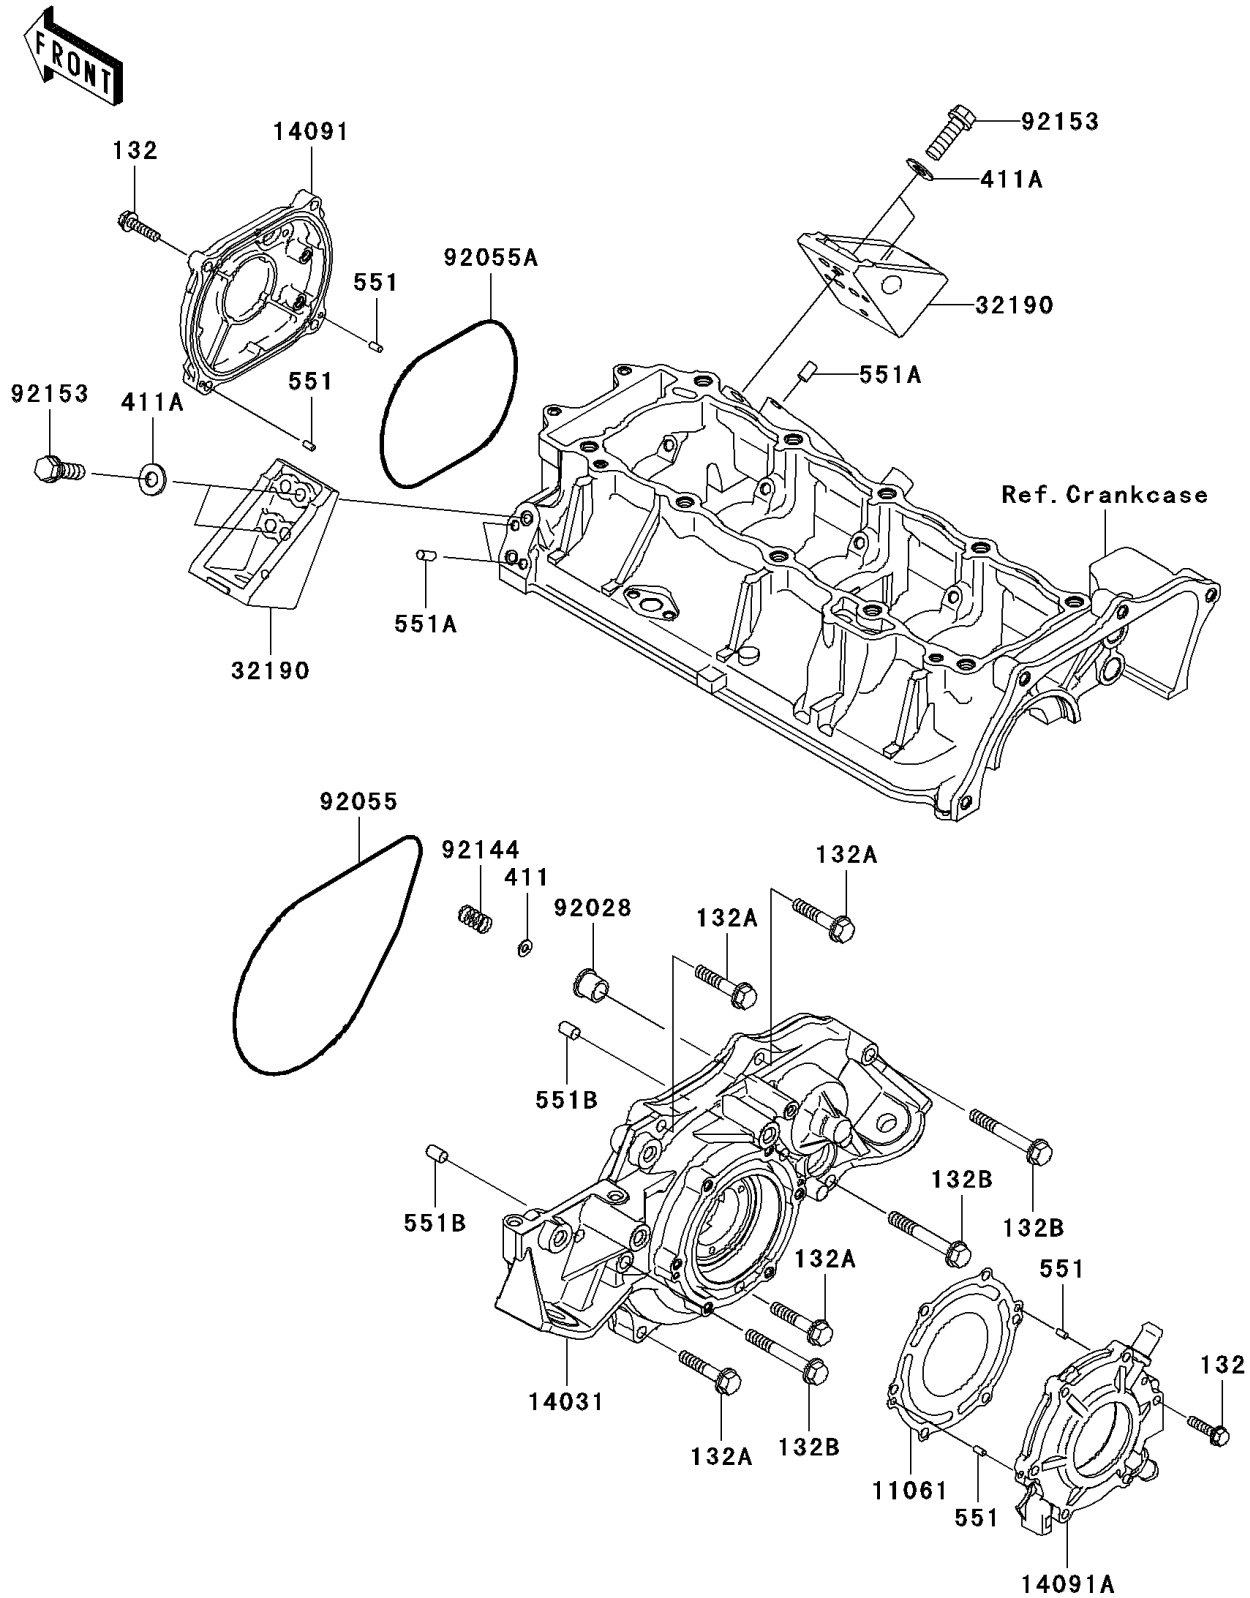

2009 Jet Ski® Ultra® 260LX

PARTS DIAGRAM

Engine Cover(s)

E1431

2009 Jet Ski® Ultra® 260LX

PARTS LIST

Engine Cover(s)

ITEM NAME	PART NUMBER	QUANTITY
-----------	-------------	----------
