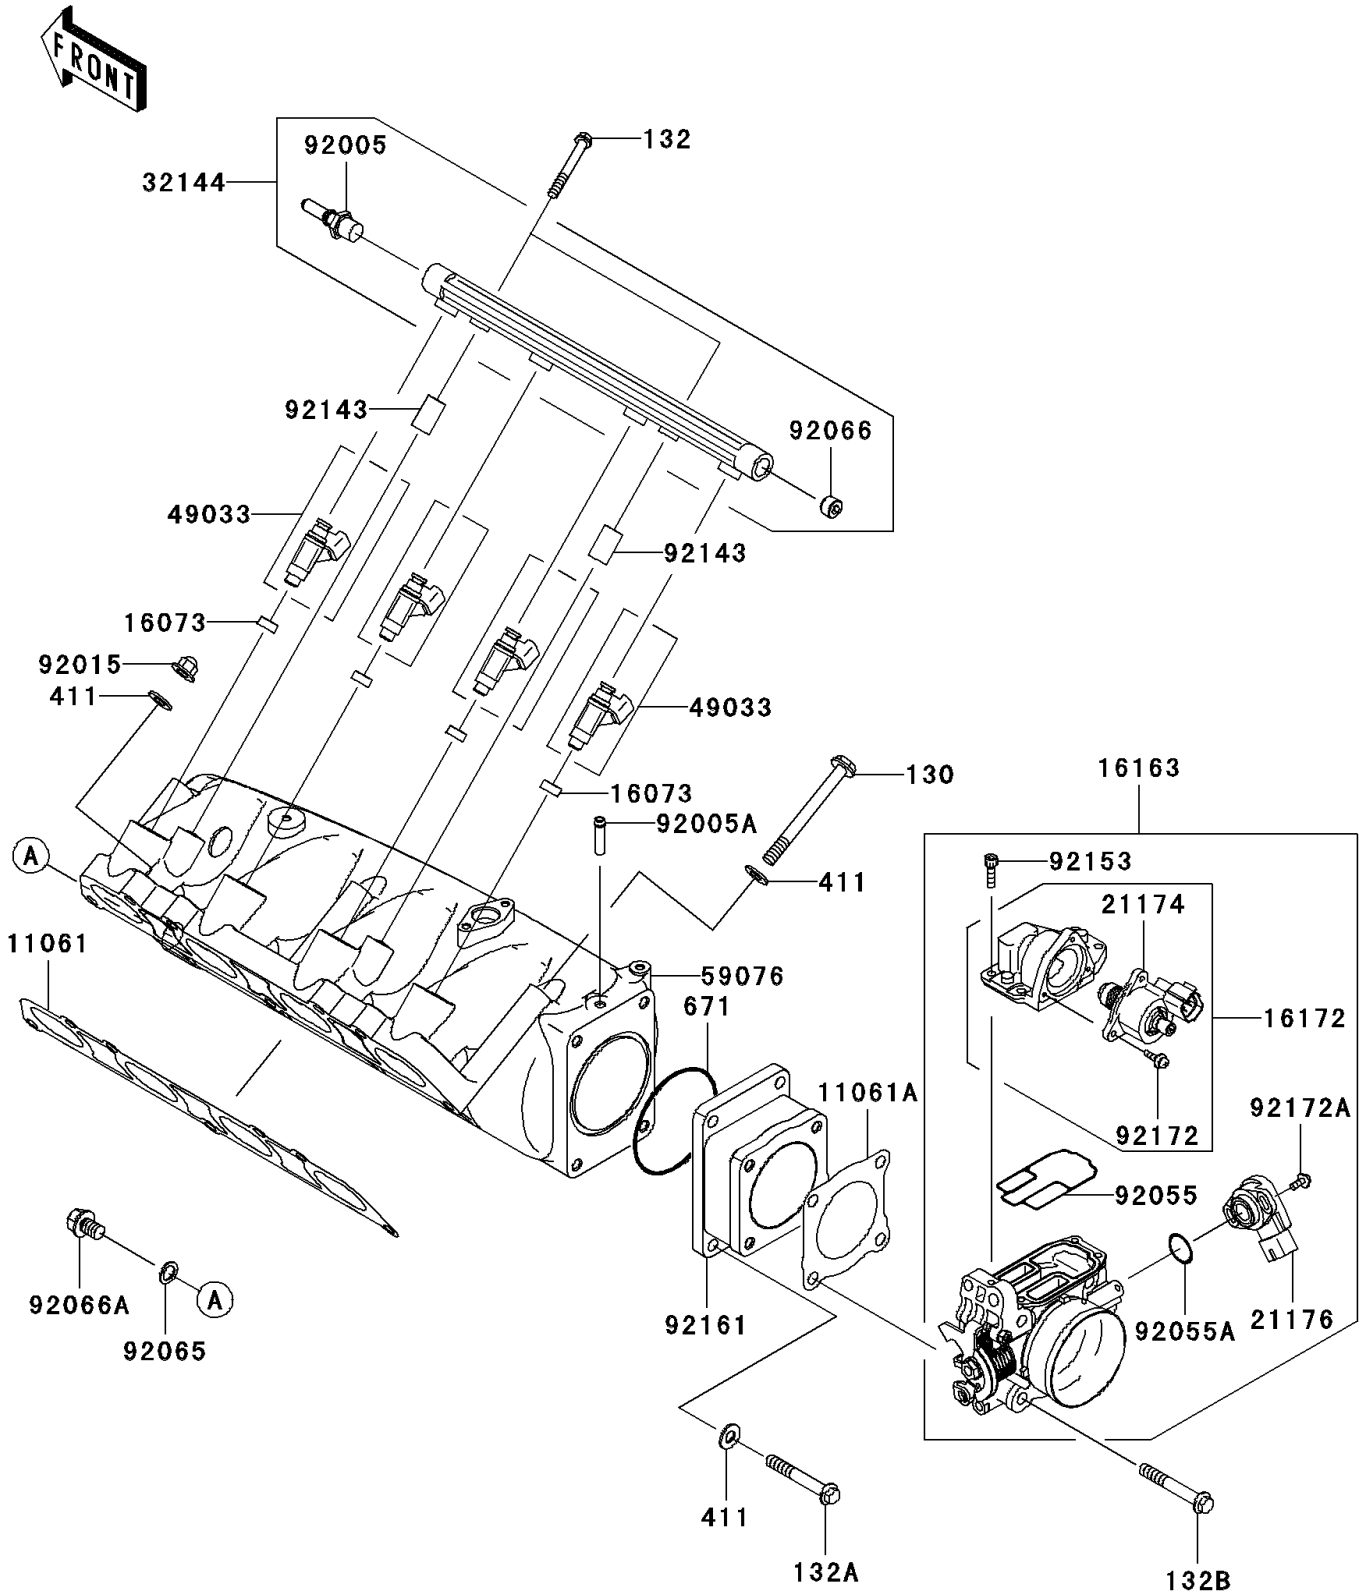

2010 Jet Ski® Ultra® 260X

PARTS DIAGRAM

Throttle

E1510

2010 Jet Ski® Ultra® 260X

PARTS LIST

Throttle

ITEM NAME

PART NUMBER

QUANTITY
