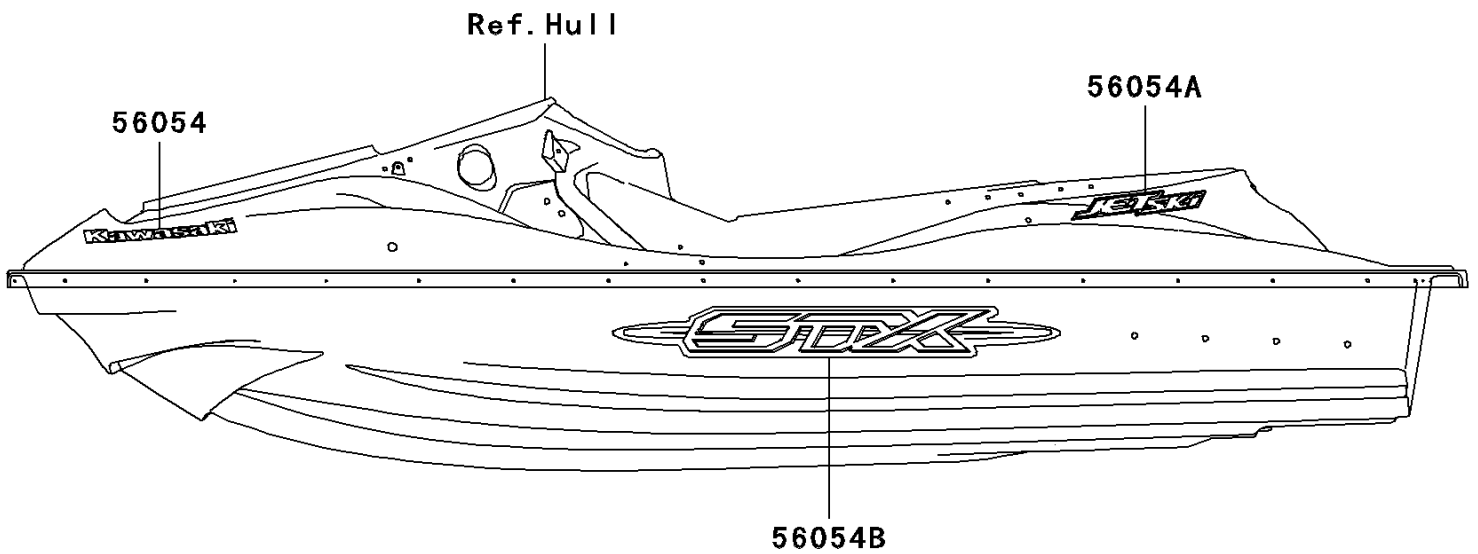

2009 Jet Ski® STX

PARTS DIAGRAM

Decals(D9F)

F3880

2009 Jet Ski® STX

PARTS LIST

Decals(D9F)

ITEM NAME	PART NUMBER	QUANTITY
MARK,SIDE COVER,4 STROKE (Ref # 56052)	56052-3849	2
MARK,DECK,KAWASAKI (Ref # 56054)	56054-3724	2
MARK,DECK,JET SKI (Ref # 56054A)	56054-3725	2
MARK,HULL (Ref # 56054B)	56054-3726	2
PATTERN,HATCH COVER,LH (Ref # 56068)	56068-3838	1
PATTERN,HATCH COVER,RH (Ref # 56068A)	56068-3839	1