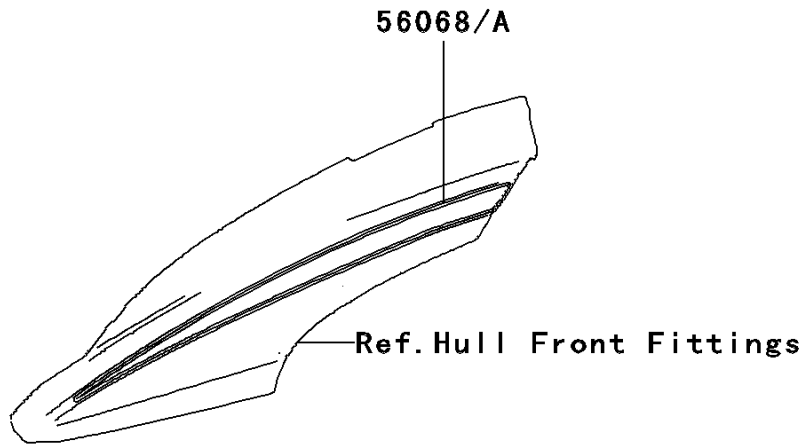

2009 Jet Ski® STX

PARTS DIAGRAM

Decals(D9F)

F3880

2009 Jet Ski® STX

PARTS LIST

Decals(D9F)

ITEM NAME	PART NUMBER	QUANTITY
MARK,SIDE COVER,4 STROKE (Ref # 56052)	56052-3849	2
MARK,DECK,KAWASAKI (Ref # 56054)	56054-3724	2
MARK,DECK,JET SKI (Ref # 56054A)	56054-3725	2
MARK,HULL (Ref # 56054B)	56054-3726	2
PATTERN,HATCH COVER,LH (Ref # 56068)	56068-3838	1
PATTERN,HATCH COVER,RH (Ref # 56068A)	56068-3839	1