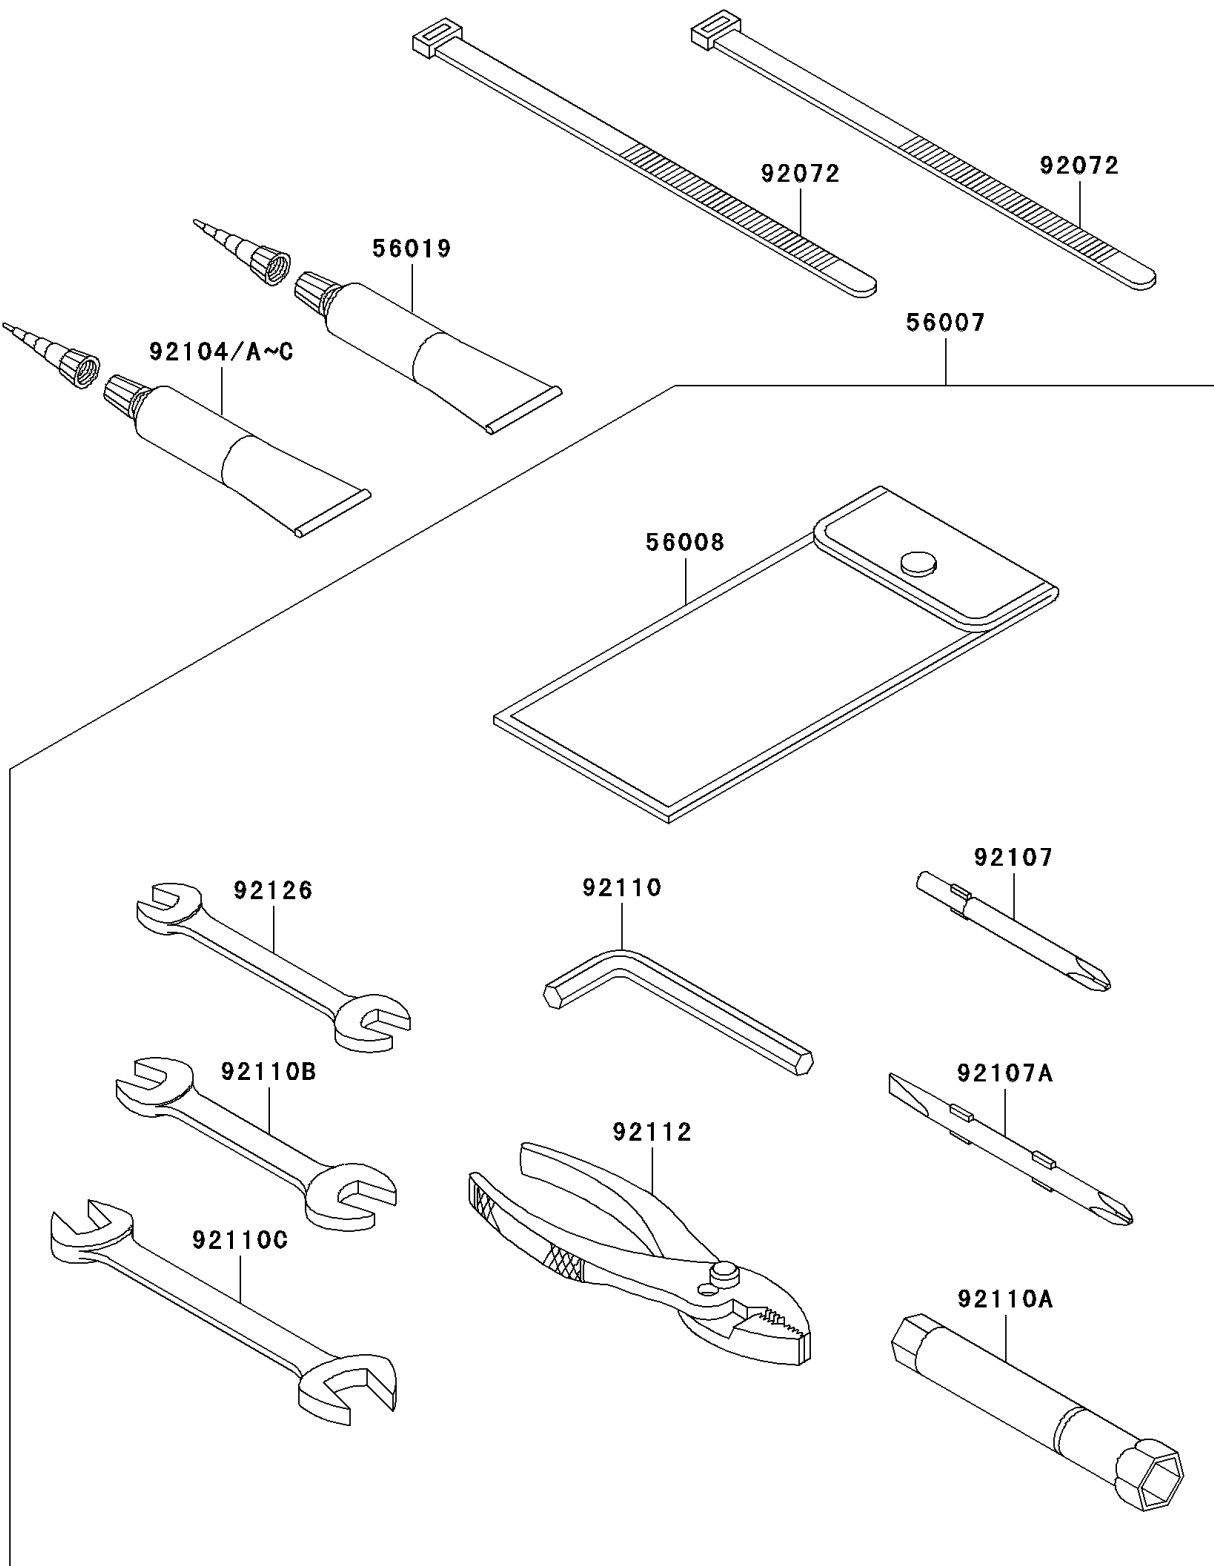

2010 Jet Ski® STX

PARTS DIAGRAM

Owner's Tools

F3182

2010 Jet Ski® STX

PARTS LIST

Owner's Tools

ITEM NAME

PART NUMBER

QUANTITY
