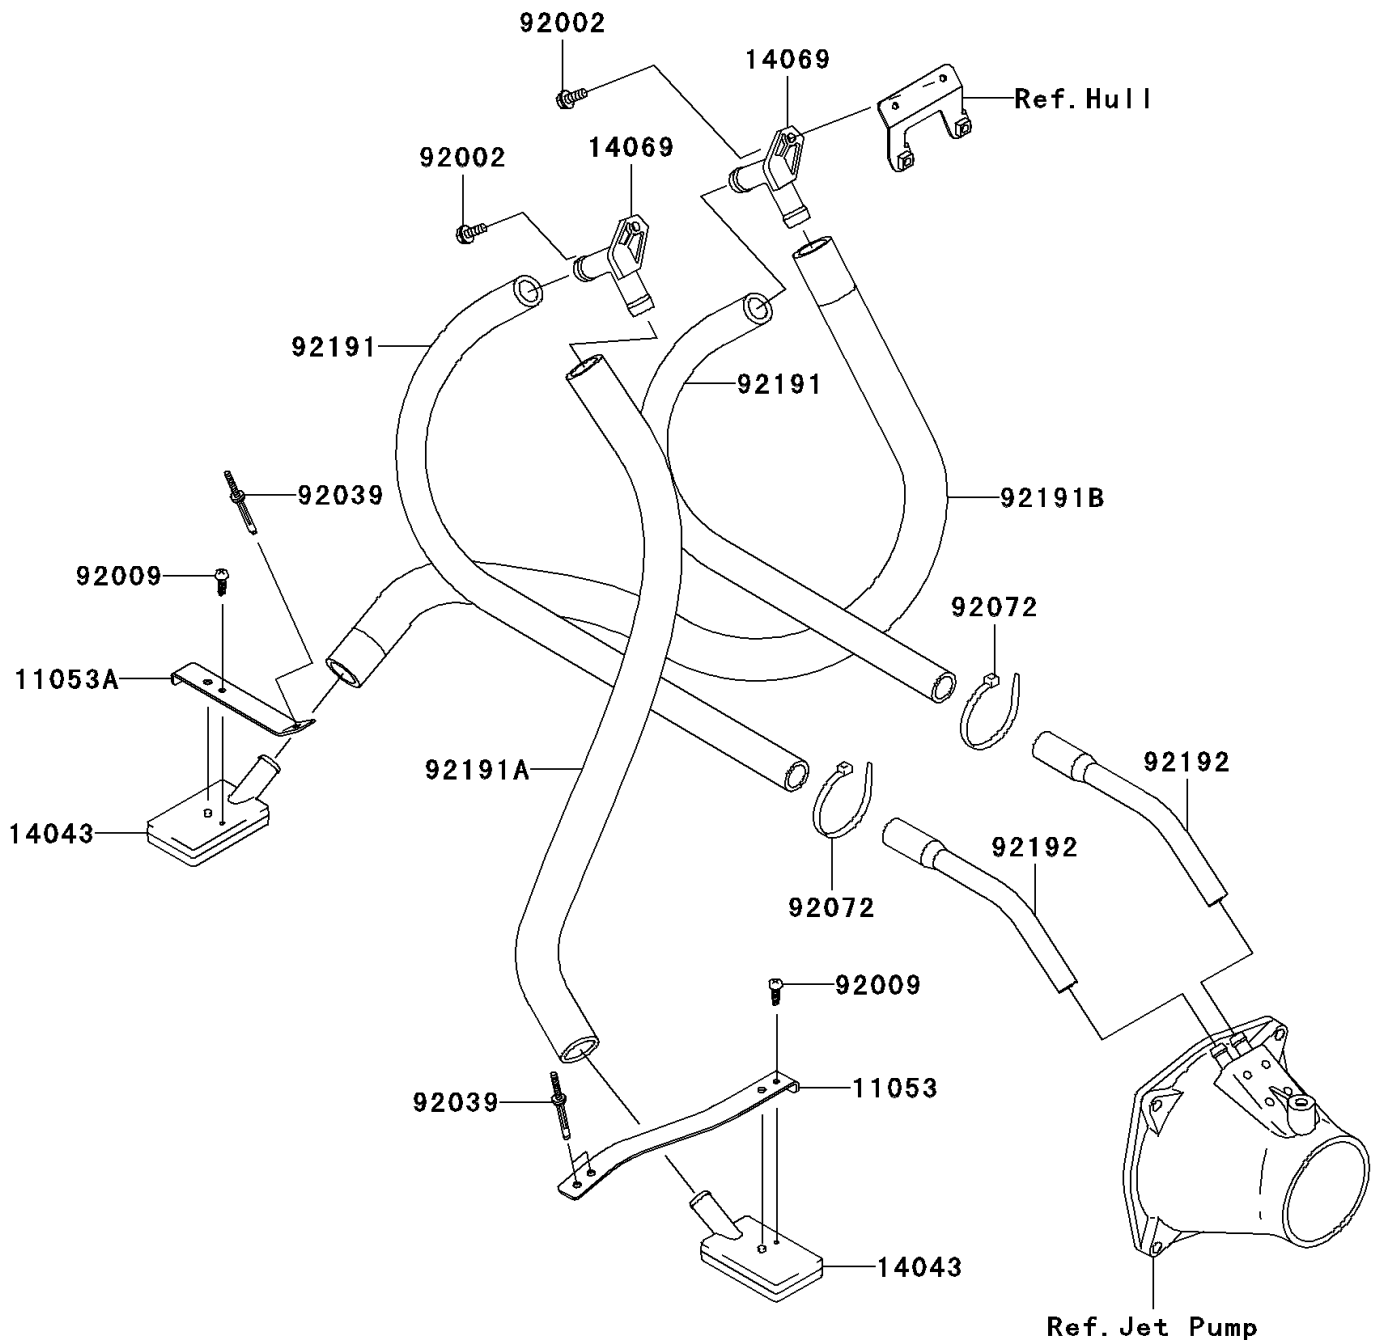

2010 Jet Ski® STX

PARTS DIAGRAM

Bilge System

F3145

2010 Jet Ski® STX

PARTS LIST

Bilge System

| ITEM NAME | PART NUMBER | QUANTITY |
|-------------------------------------|-------------|----------|
| BRACKET,RR,LH (Ref # 11053) | 11053-3744 | 1 |
| BRACKET,FR,CNT (Ref # 11053A) | 11053-3745 | 1 |
| FILTER (Ref # 14043) | 14043-3711 | 2 |
| BREATHER (Ref # 14069) | 14069-3708 | 2 |
| BOLT,6X16 (Ref # 92002) | 92002-3728 | 2 |
| SCREW,TAPPING,4X14 (Ref # 92009) | 92009-3762 | 2 |
| RIVET (Ref # 92039) | 92039-3753 | 3 |
| BAND,L=188.85 (Ref # 92072) | 92072-0105 | 2 |
| TUBE,BREATHER-HULL (Ref # 92191) | 92191-3988 | 2 |
| TUBE,FILTER-BREATHER (Ref # 92191A) | 92191-3989 | 1 |
| TUBE,FILTER-BREATHER (Ref # 92191B) | 92191-3990 | 1 |
| TUBE,HULL-NOZZLE (Ref # 92192) | 92192-3843 | 2 |