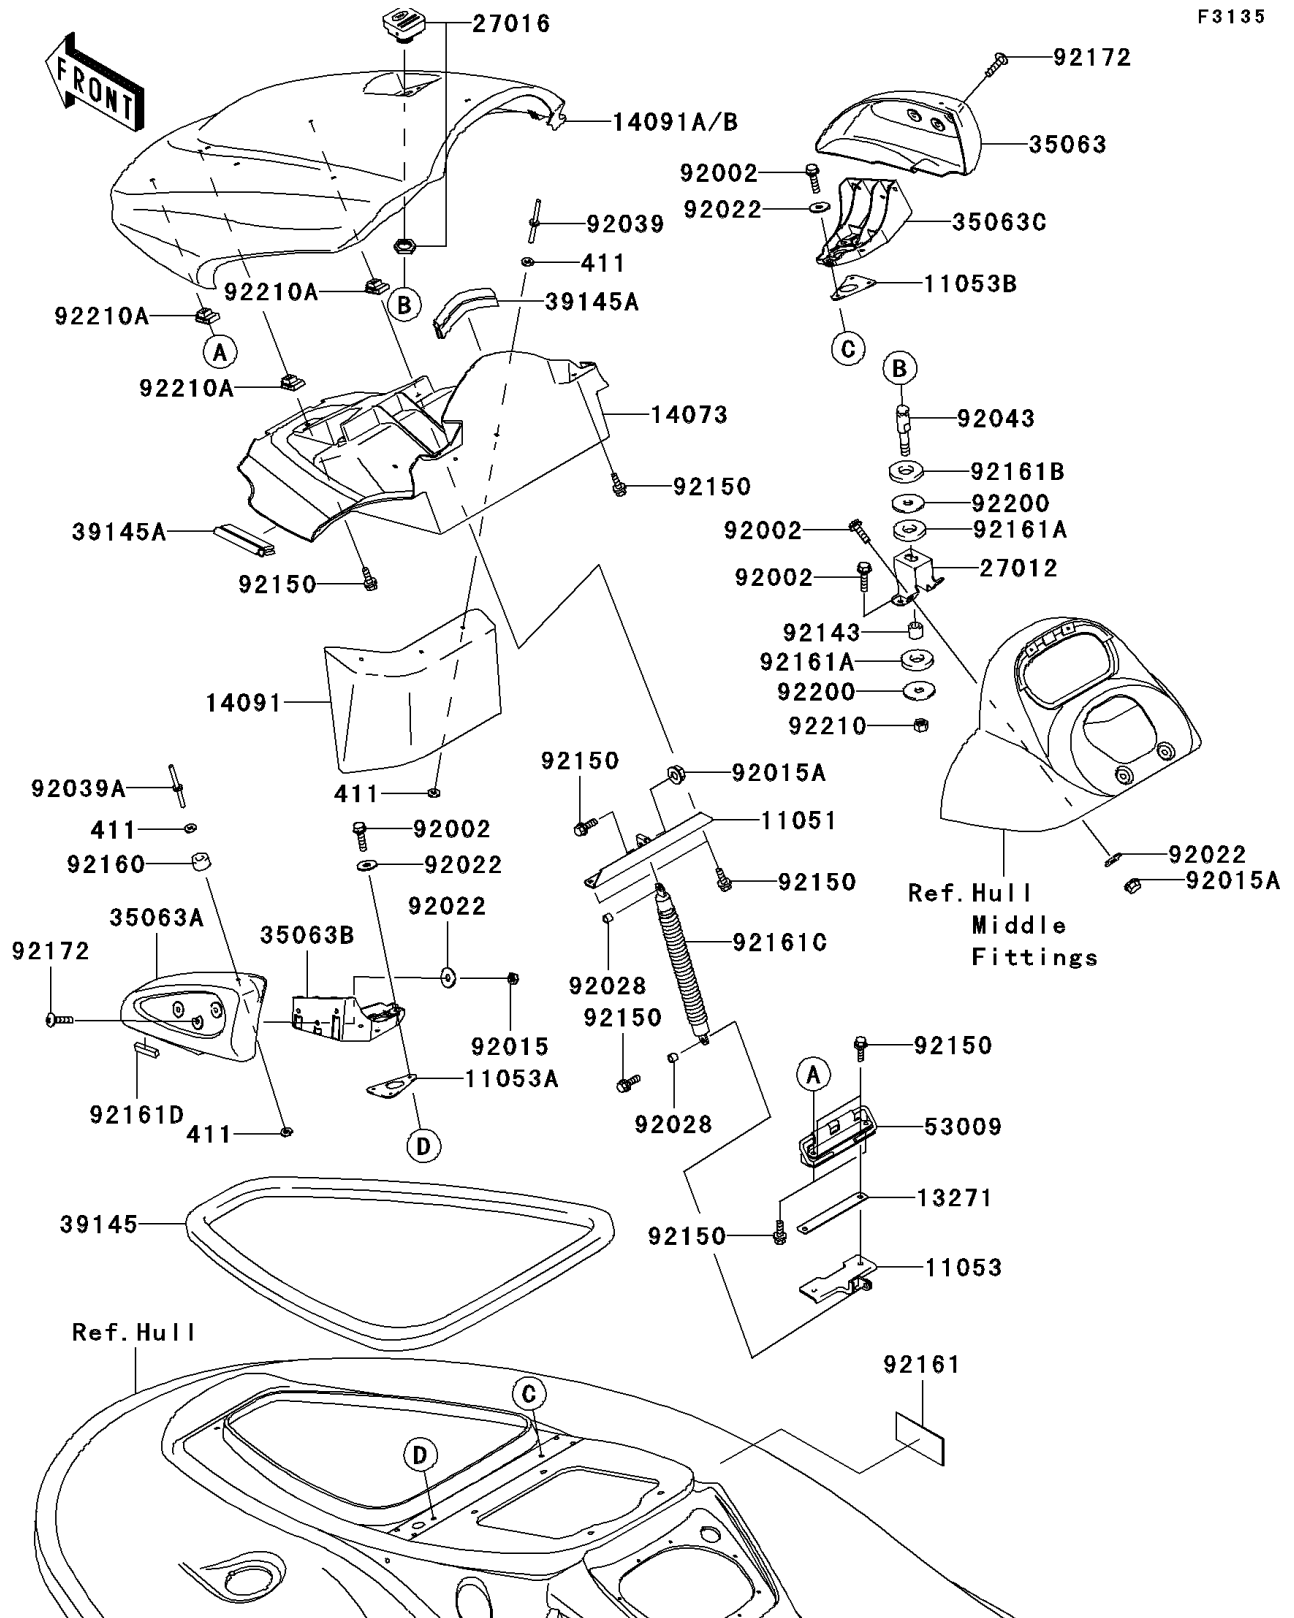

2010 Jet Ski® STX

PARTS DIAGRAM

Hull Front Fittings

F3135