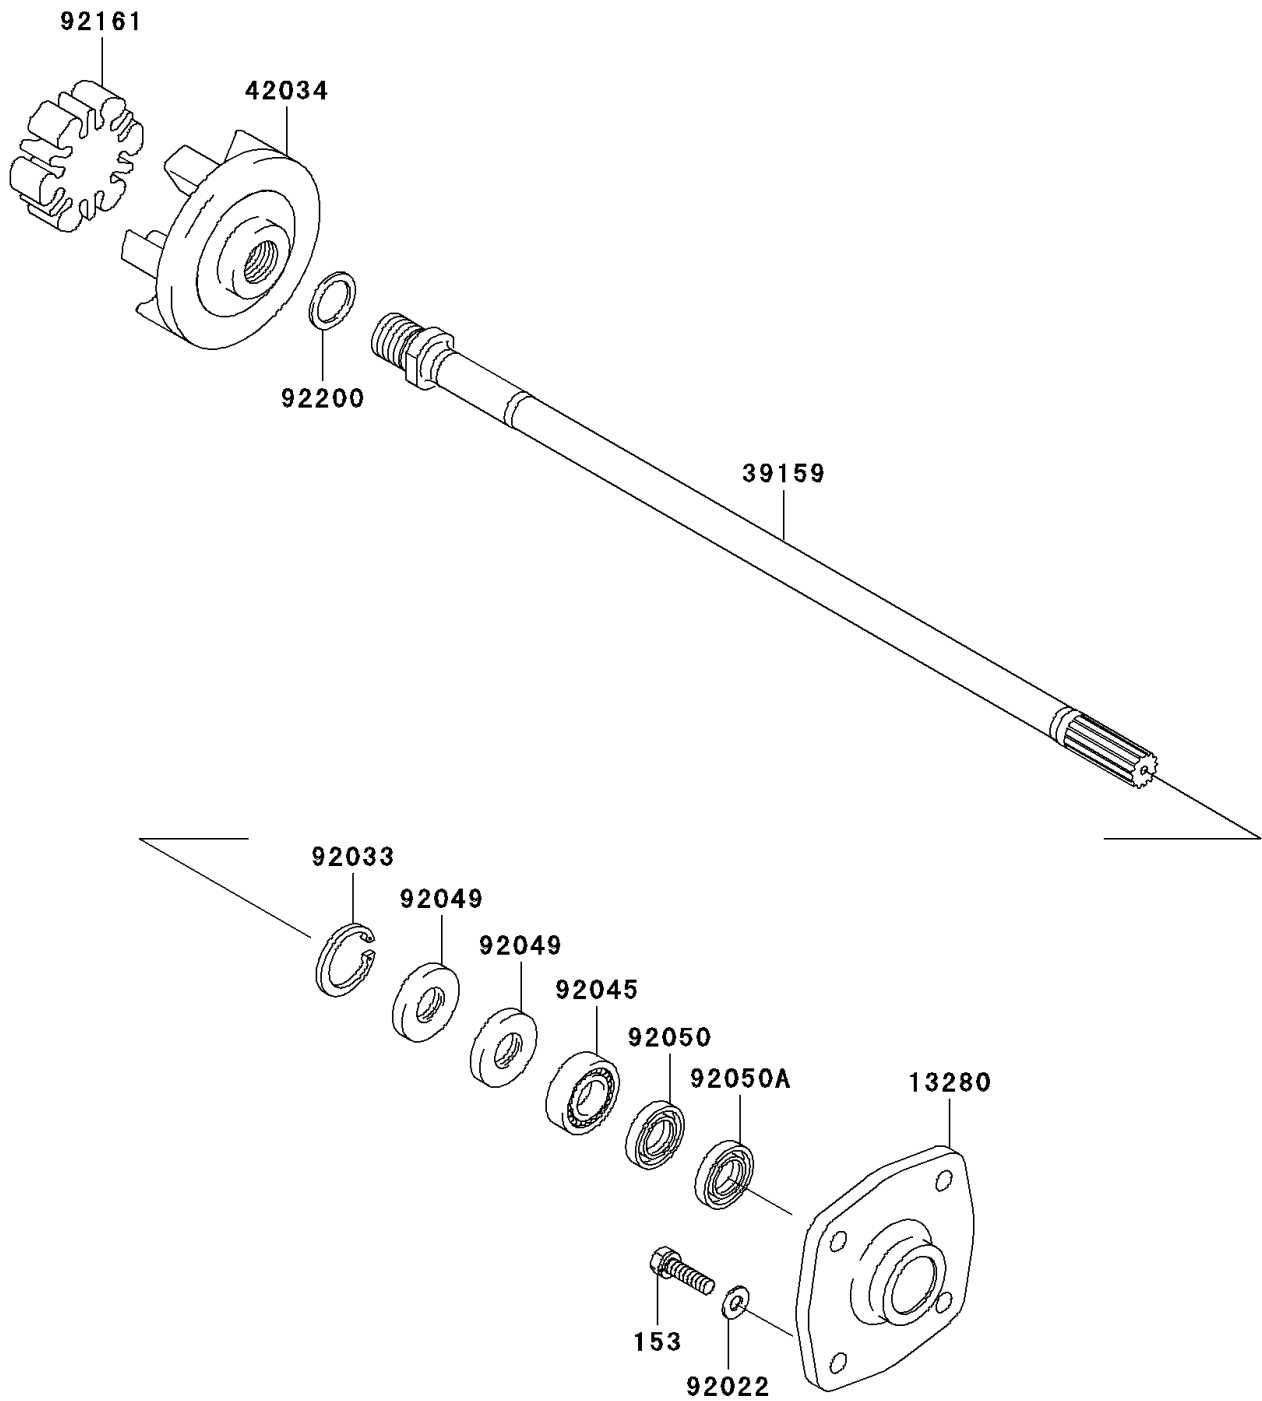

2010 Jet Ski® STX

PARTS DIAGRAM

Drive Shaft

E3134

2010 Jet Ski® STX

PARTS LIST

Drive Shaft

ITEM NAME

PART NUMBER

QUANTITY
