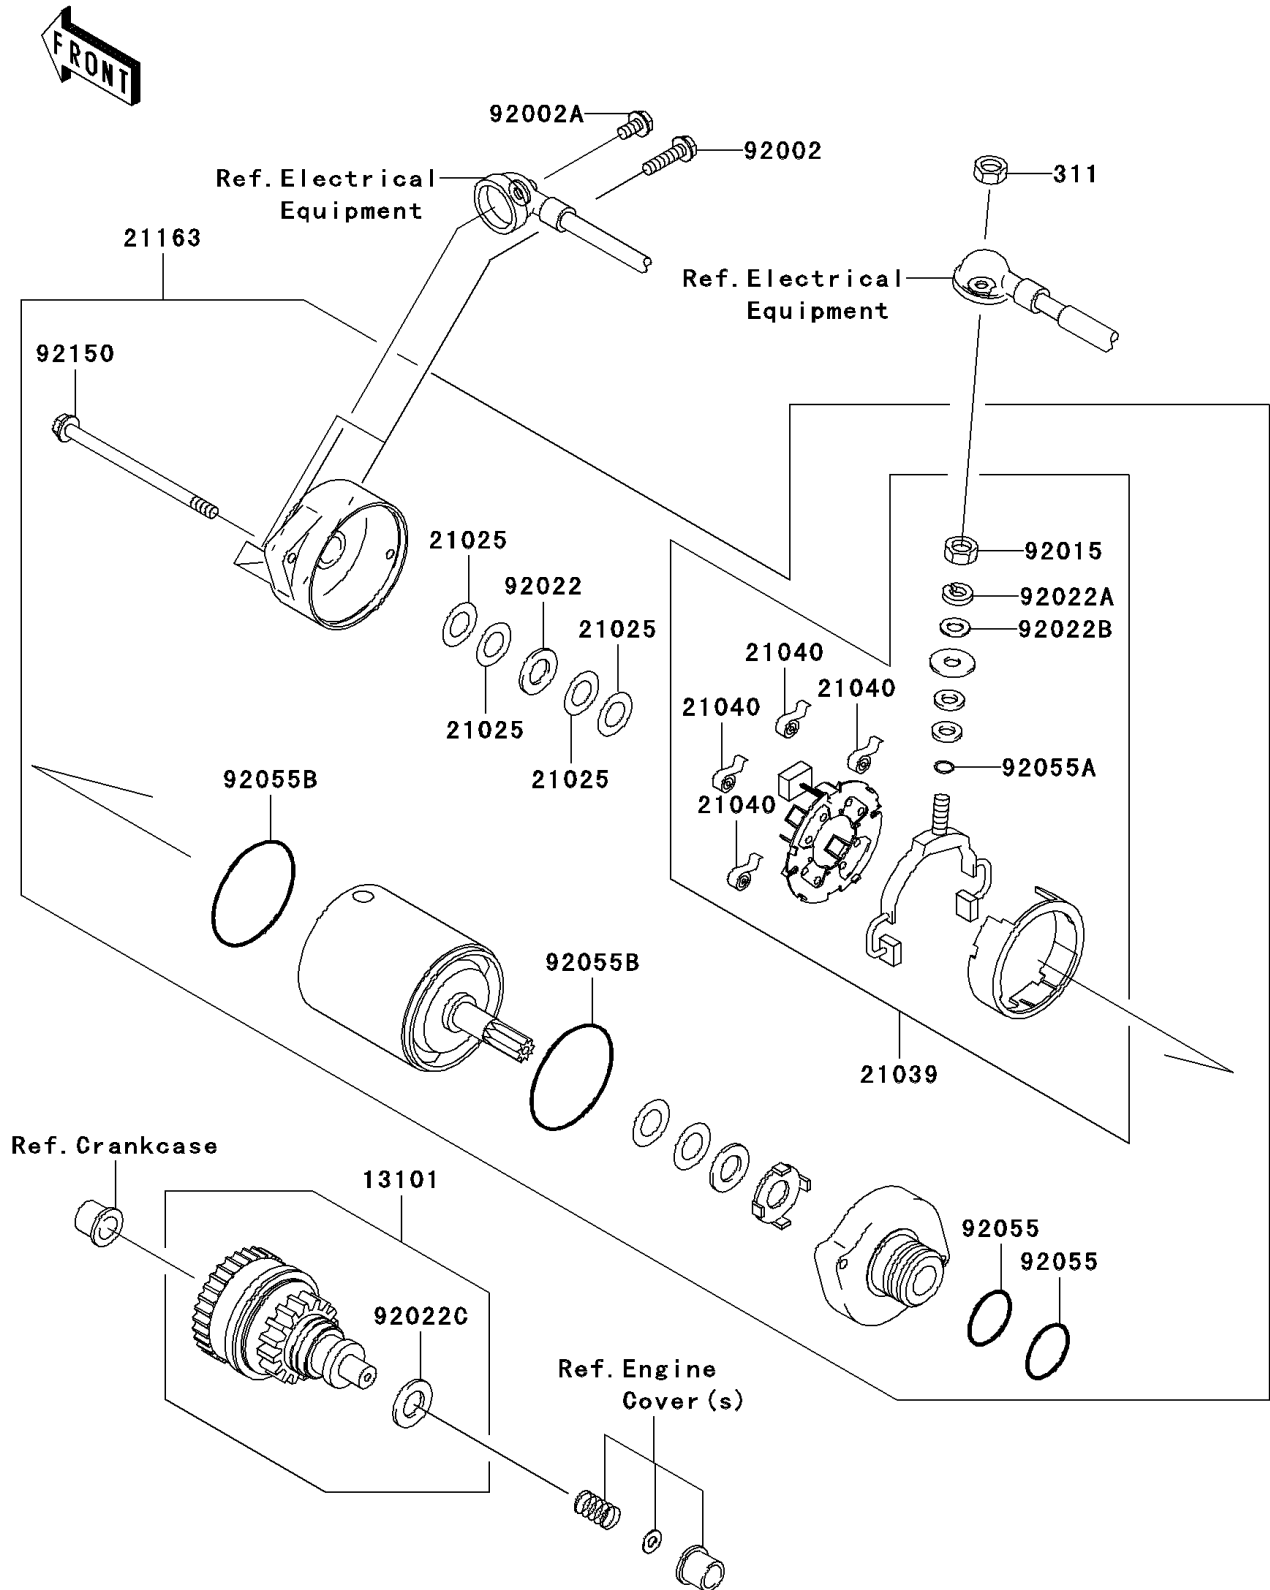

2010 Jet Ski® STX

PARTS DIAGRAM

Starter Motor

E1840

2010 Jet Ski® STX

PARTS LIST

Starter Motor

ITEM NAME	PART NUMBER	QUANTITY
GEAR-ASSY (Ref # 13101)	13101-3710	1
WASHER,9.1X18X0.2 (Ref # 21025)	21025-011	AR
BRUSH,CARBON (Ref # 21039)	21039-3703	1
SPRING-BRUSH (Ref # 21040)	21040-1055	4
STARTER-ELECTRIC (Ref # 21163)	21163-3721	1
BOLT,6X25 (Ref # 92002)	92002-3714	2
BOLT,6X12 (Ref # 92002A)	92002-3763	1
NUT,6MM (Ref # 92015)	92015-3710	1
WASHER,9.1X18X0.8 (Ref # 92022)	92022-1132	1
WASHER,6MM (Ref # 92022A)	92022-3711	1
WASHER,6MM (Ref # 92022B)	92022-3713	1
WASHER,12X24X1.0 (Ref # 92022C)	92022-3731	1
RING-O (Ref # 92055)	92055-1276	2
RING-O,4.5X2.0 (Ref # 92055A)	92055-1370	1
RING-O,STARTER MOTOR (Ref # 92055B)	92055-1381	2
BOLT (Ref # 92150)	92150-3772	2
NUT-HEX,6MM (Ref # 311)	311R0600	1