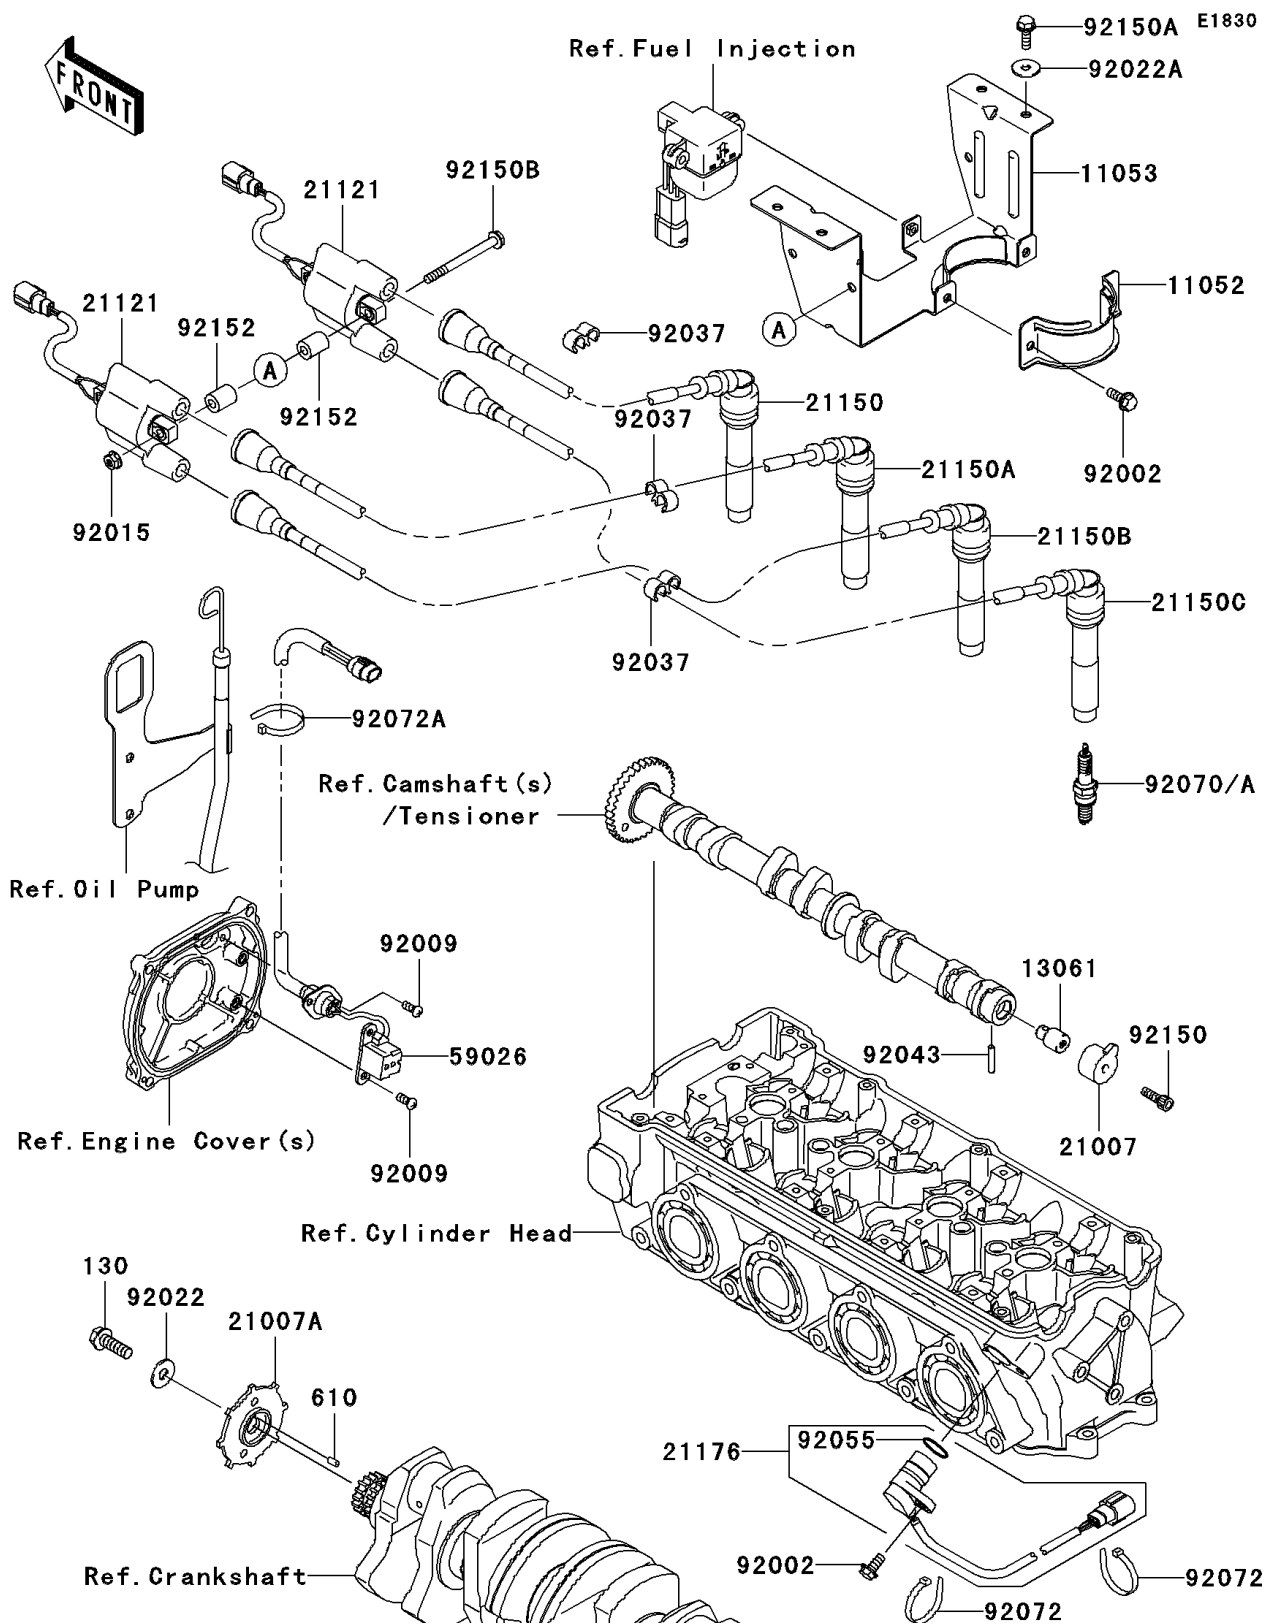

2010 Jet Ski® STX

PARTS DIAGRAM

Ignition System

Kawasaki

Let the Good Times Roll®

2010 Jet Ski® STX

PARTS LIST

Ignition System

Kawasaki

Let the Good Times Roll®

ITEM NAME	PART NUMBER	QUANTITY
BRACKET,FILTER (Ref # 11052)	11052-3762	1
BRACKET (Ref # 11053)	11053-3783	1
BOSS,CAM SENSOR (Ref # 13061)	13061-1687	1
ROTOR (Ref # 21007)	21007-1356	1
ROTOR,PULSING (Ref # 21007A)	21007-3746	1
COIL-IGNITION (Ref # 21121)	21121-3722	2
CORD-ASSY,#1 (Ref # 21150)	21150-3707	1
CORD-ASSY,#2 (Ref # 21150A)	21150-3708	1
CORD-ASSY,#3 (Ref # 21150B)	21150-3709	1
CORD-ASSY,#4 (Ref # 21150C)	21150-3710	1
SENSOR,CAM ANGLE (Ref # 21176)	21176-1077	1
COIL-PULSING (Ref # 59026)	59026-3702	1
BOLT,6X16 (Ref # 92002)	92002-3728	3
SCREW,5X12 (Ref # 92009)	92009-1296	4
NUT,6MM (Ref # 92015)	92015-3767	2
WASHER,PLAIN (Ref # 92022)	92022-3026	1
WASHER,6.5X20X1.5 (Ref # 92022A)	92022-3710	4
CLAMP,CORD (Ref # 92037)	92037-1603	3
PIN (Ref # 92043)	92043-1575	1
RING-O (Ref # 92055)	92055-1639	1
PLUG-SPARK,CR9EK(NGK) (Ref # 92070)	92070-1264	AR
PLUG-SPARK,CR8EK(NGK) (Ref # 92070A)	92070-1265	AR
BAND,L=188.85 (Ref # 92072)	92072-0105	2
BAND,L=152 (Ref # 92072A)	92072-3874	1
BOLT,6X18 (Ref # 92150)	92150-1645	1
BOLT,6X18 (Ref # 92150A)	92150-3729	4
BOLT,6X70 (Ref # 92150B)	92150-3753	2
COLLAR (Ref # 92152)	92152-3738	4
BOLT-FLANGED,8X25 (Ref # 130)	130CD0825	1

2010 Jet Ski® STX

PARTS LIST

Ignition System

ITEM NAME	PART NUMBER	QUANTITY
ROLLER,4X8 (Ref # 610)	610A0408	1