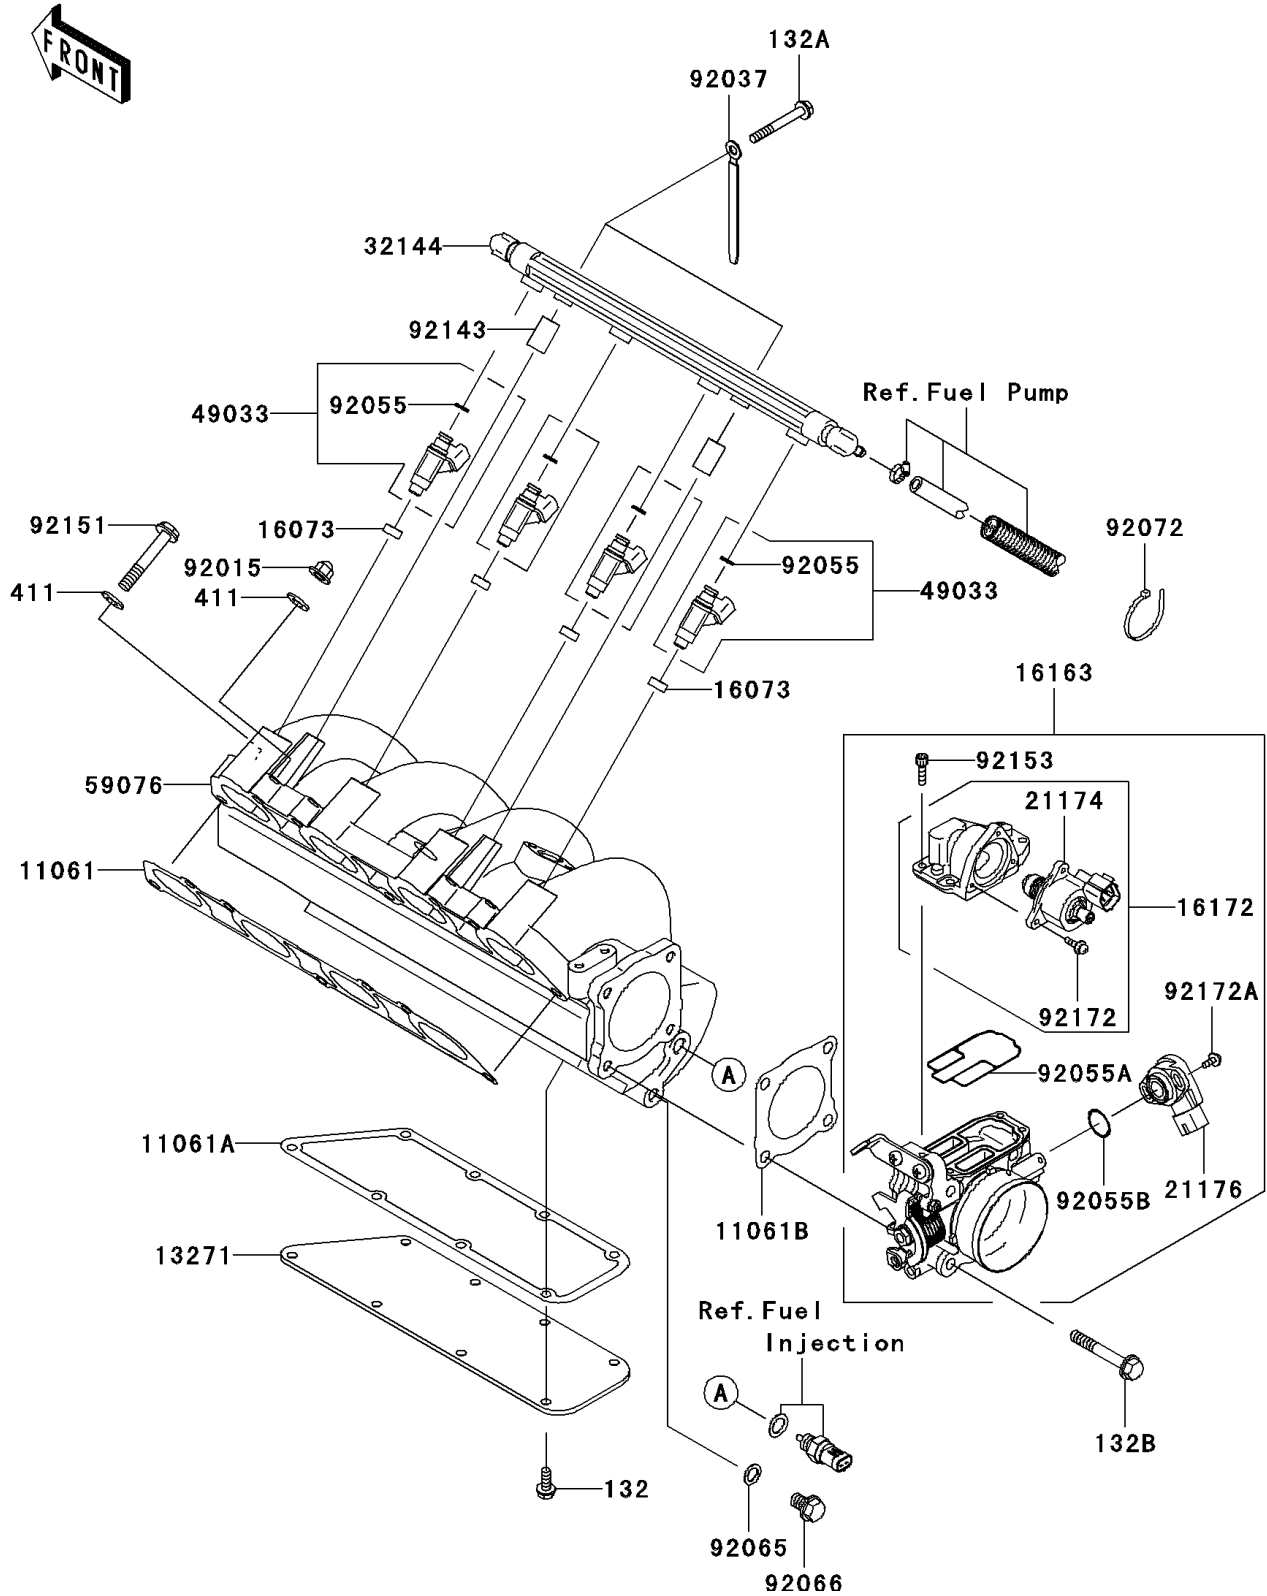

2010 Jet Ski® STX

PARTS DIAGRAM

Throttle

E1510

2010 Jet Ski® STX

PARTS LIST

Throttle

ITEM NAME	PART NUMBER	QUANTITY
GASKET,MANIFOLD (Ref # 11061)	11061-3716	1
GASKET,PLATE (Ref # 11061A)	11061-3737	1
GASKET,THROTTLE (Ref # 11061B)	11061-3738	1
PLATE,MANIFOLD (Ref # 13271)	13271-3899	1
INSULATOR (Ref # 16073)	16073-3707	4
THROTTLE-ASSY,AC60 (Ref # 16163)	16163-3713	1
ACTUATOR (Ref # 16172)	16172-3705	1
MOTOR-ELECTRIC,STM (Ref # 21174)	21174-3706	1
SENSOR,TPS (Ref # 21176)	21176-3762	1
PIPE-ASSY (Ref # 32144)	32144-3705	1
NOZZLE-INJECTION (Ref # 49033)	49033-3707	4
MANIFOLD-INTAKE (Ref # 59076)	59076-3729	1
NUT,CAP,8MM (Ref # 92015)	92015-1371	4
CLAMP,L=100 (Ref # 92037)	92037-3736	2
RING-O,INJECTION NOZZLE (Ref # 92055)	92055-1622	4
RING-O (Ref # 92055A)	92055-3773	1
RING-O (Ref # 92055B)	92055-3774	1
GASKET,10.5X16X1 (Ref # 92065)	92065-058	1
PLUG (Ref # 92066)	92066-3781	1
BAND,L=188.85 (Ref # 92072)	92072-0105	1
COLLAR (Ref # 92143)	92143-3731	2
BOLT,8X60 (Ref # 92151)	92151-3730	3
BOLT (Ref # 92153)	92153-3723	4
SCREW (Ref # 92172)	92172-3710	3
SCREW (Ref # 92172A)	92172-3711	2
BOLT-FLANGED-SMALL,6X16 (Ref # 132)	132BD0616	8
BOLT-FLANGED-SMALL,6X50 (Ref # 132A)	132BD0650	2
BOLT-FLANGED-SMALL,8X55 (Ref # 132B)	132BD0855	4
WASHER-PLAIN,8MM (Ref # 411)	411S0800	7