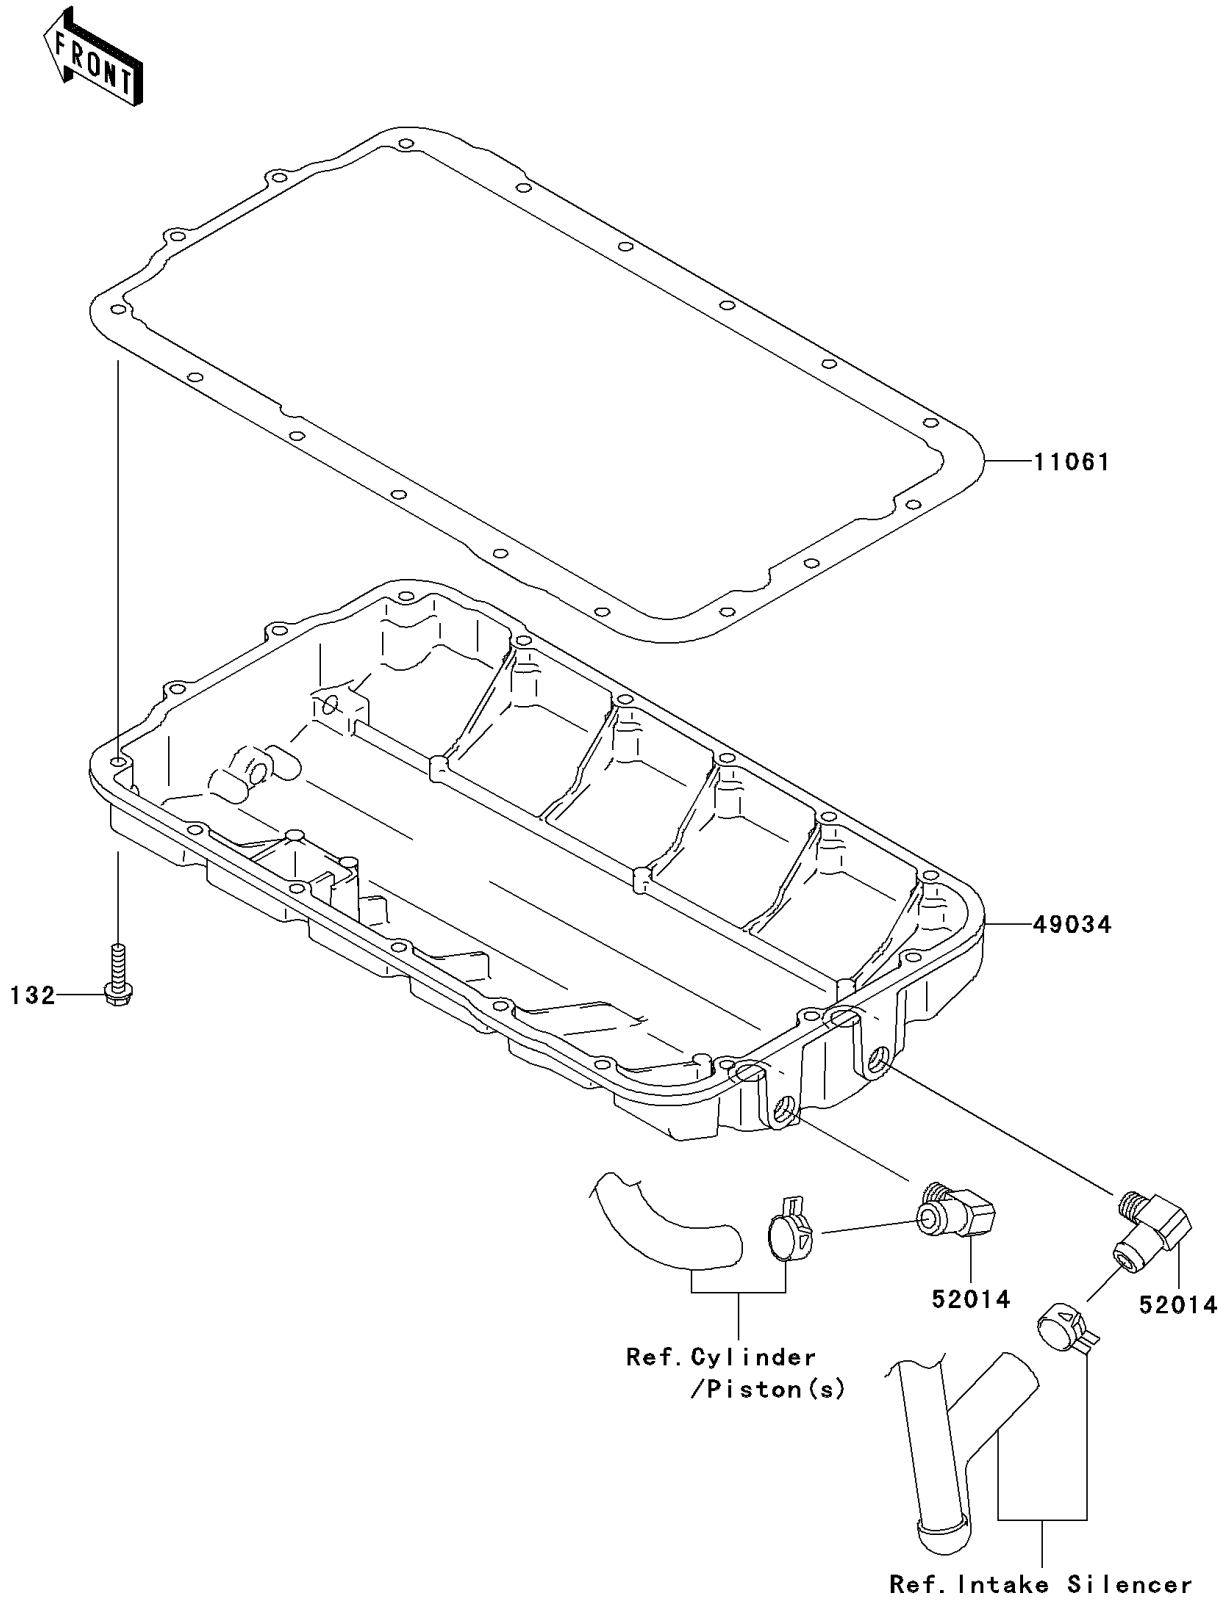

2010 Jet Ski® STX

PARTS DIAGRAM

Oil Pan

E1434

2010 Jet Ski® STX

PARTS LIST

Oil Pan

ITEM NAME	PART NUMBER	QUANTITY
GASKET,OIL PAN (Ref # 11061)	11061-3710	1
PAN-OIL (Ref # 49034)	49034-3702	1
ELBOW (Ref # 52014)	52014-3717	2
BOLT-FLANGED-SMALL,6X25 (Ref # 132)	132BD0625	17