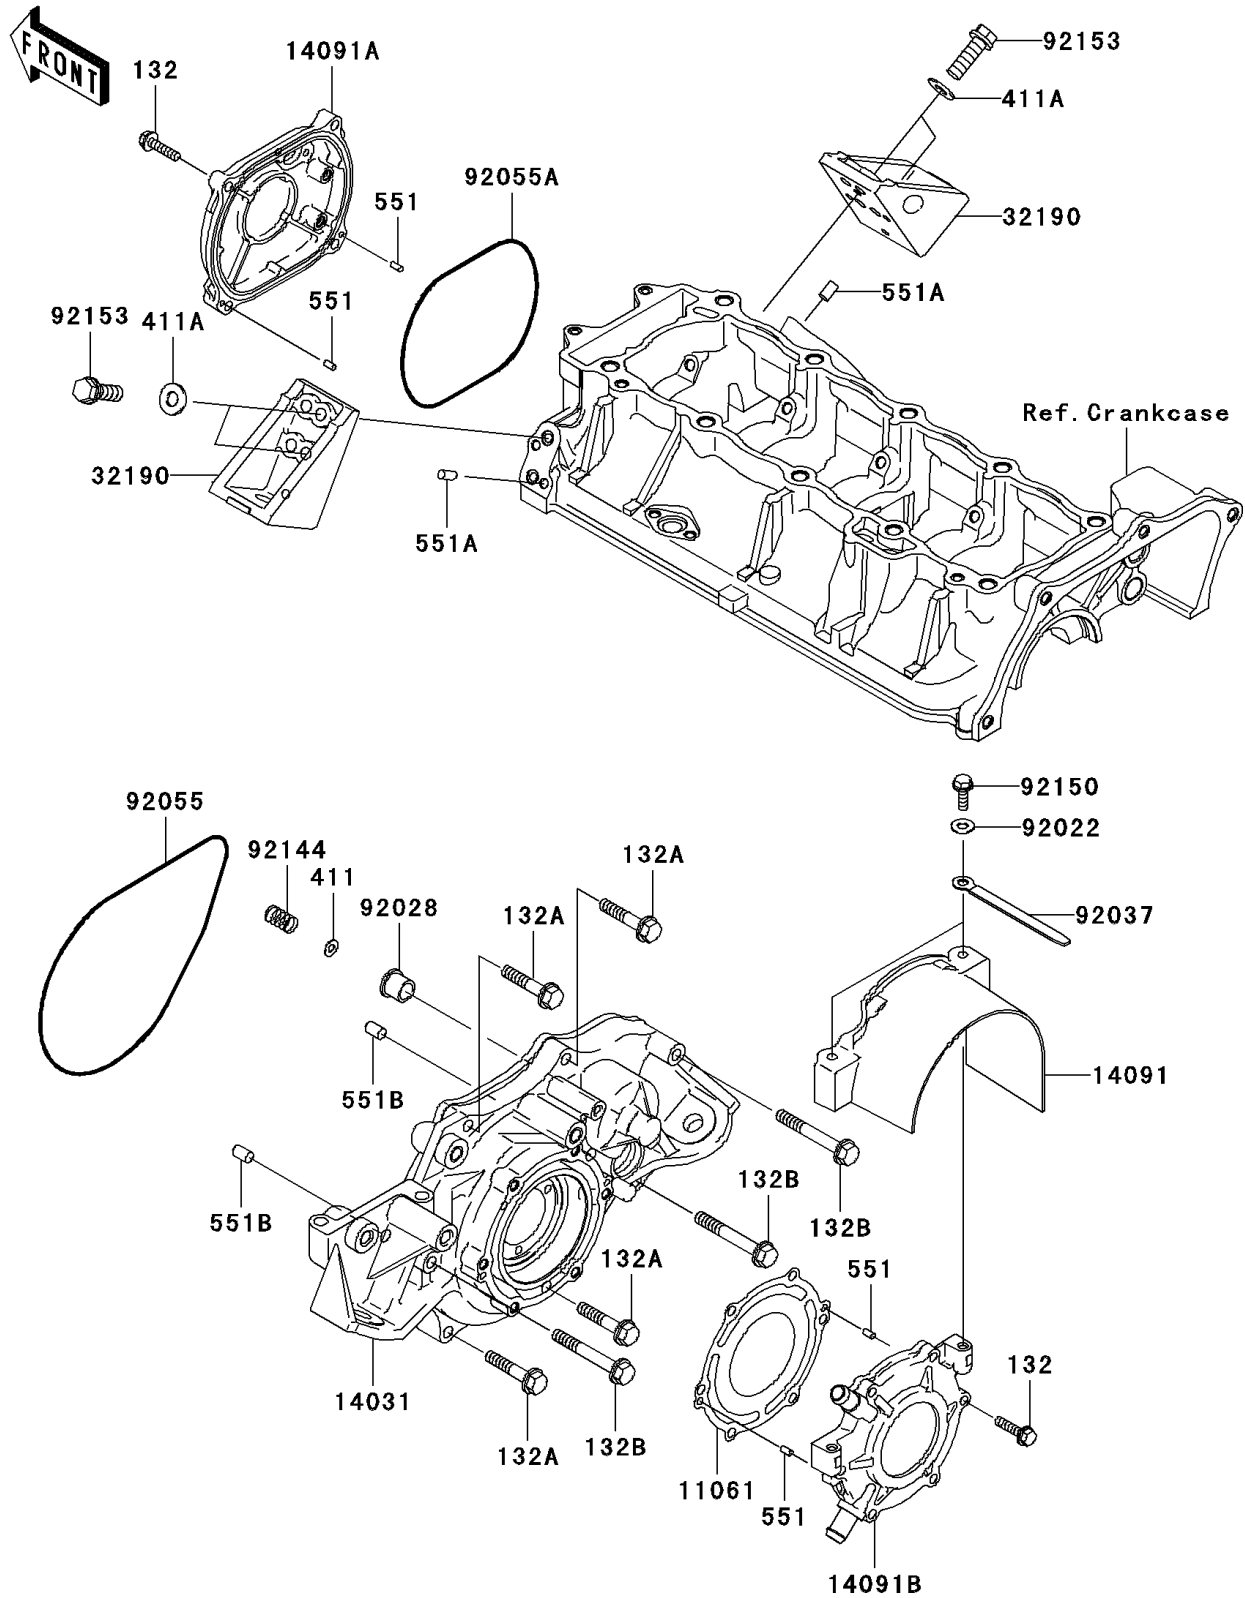

2009 Jet Ski® STX

PARTS DIAGRAM

Engine Cover(s)

E1431

2009 Jet Ski® STX

PARTS LIST

Engine Cover(s)

ITEM NAME

PART NUMBER

QUANTITY
