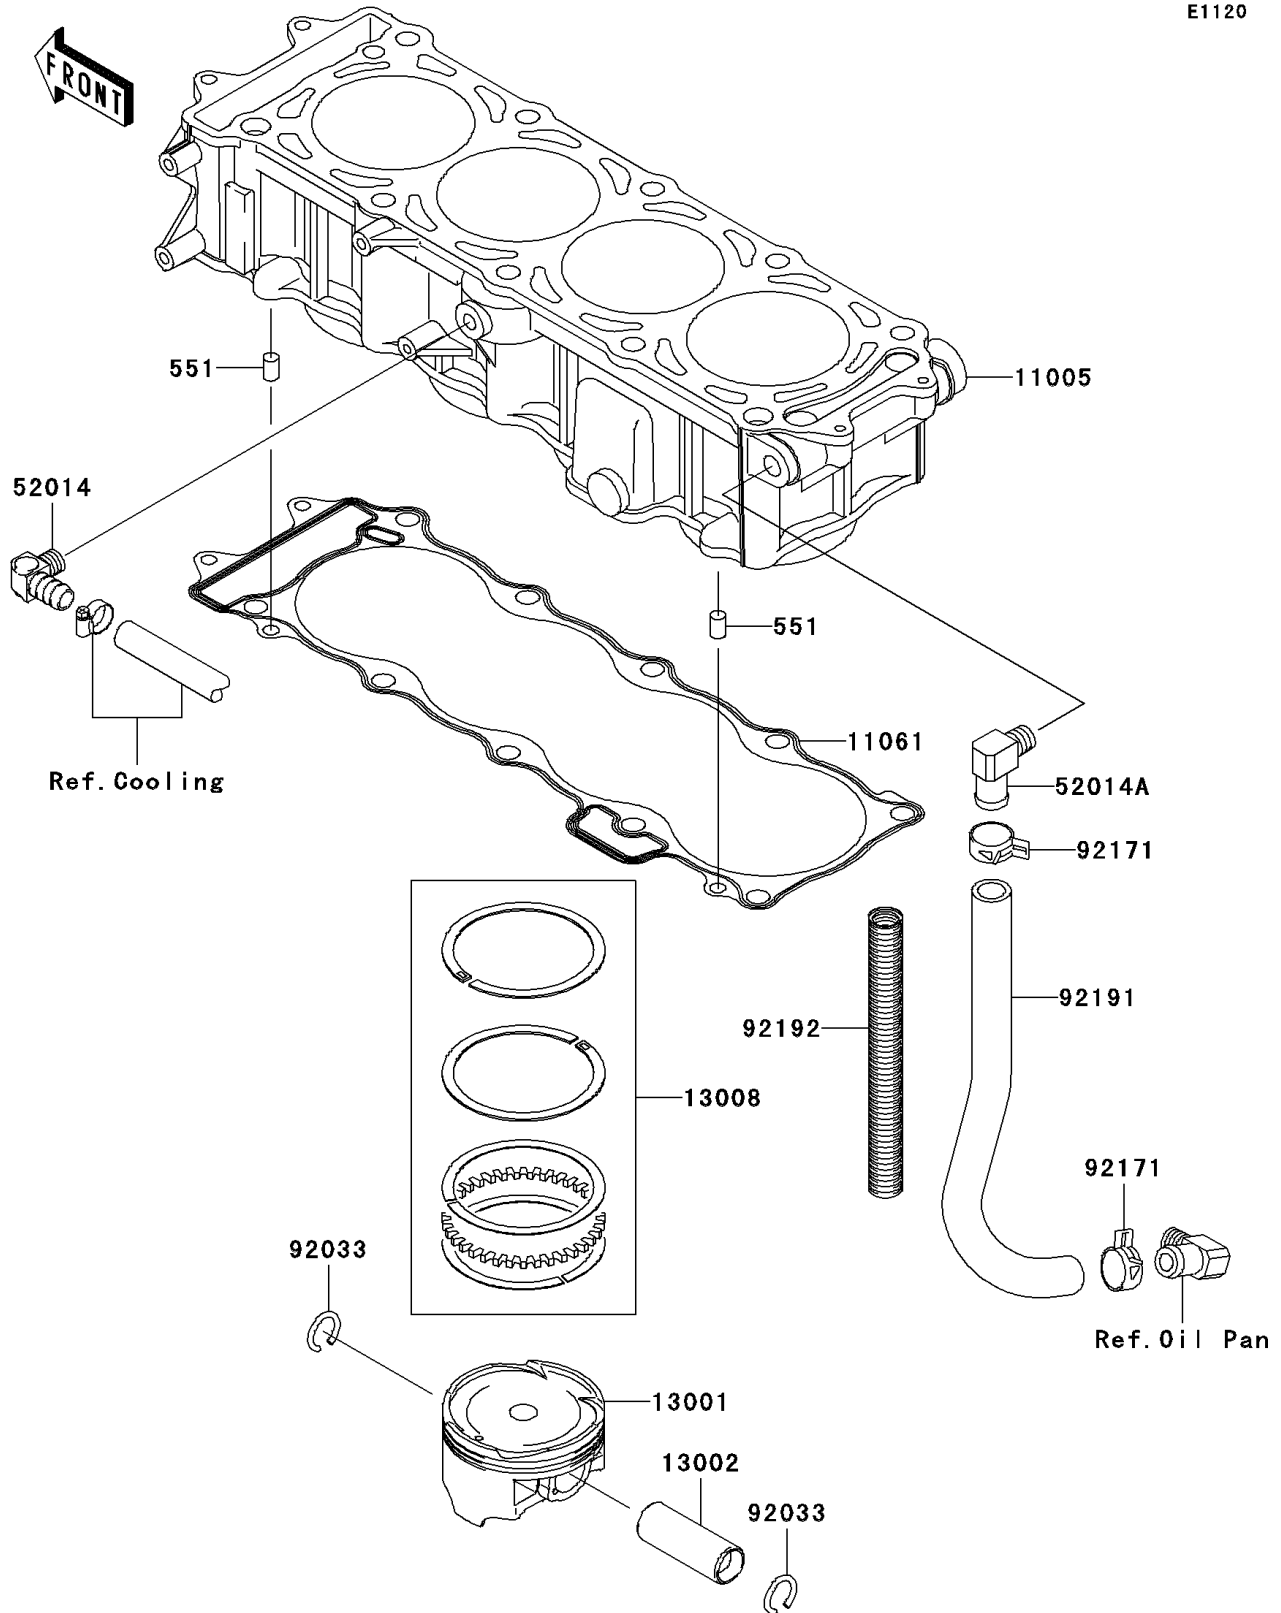

2010 Jet Ski® STX

PARTS DIAGRAM

Cylinder/Piston(s)

E1120

2010 Jet Ski® STX

PARTS LIST

Cylinder/Piston(s)

ITEM NAME	PART NUMBER	QUANTITY
CYLINDER-ENGINE (Ref # 11005)	11005-3768	1
GASKET,CYLINDER BASE (Ref # 11061)	11061-3708	1
PISTON-ENGINE (Ref # 13001)	13001-3737	4
PIN-PISTON (Ref # 13002)	13002-3709	4
RING-SET-PISTON (Ref # 13008)	13008-1196	4
ELBOW (Ref # 52014)	52014-3711	1
ELBOW (Ref # 52014A)	52014-3717	1
RING-SNAP (Ref # 92033)	92033-1188	8
CLAMP,TUBE (Ref # 92171)	92171-3710	2
TUBE,BREATHER (Ref # 92191)	92191-3983	1
TUBE,19.5X23.8X170 (Ref # 92192)	92192-3702	1
PIN-DOWEL (Ref # 551)	551R0812	2