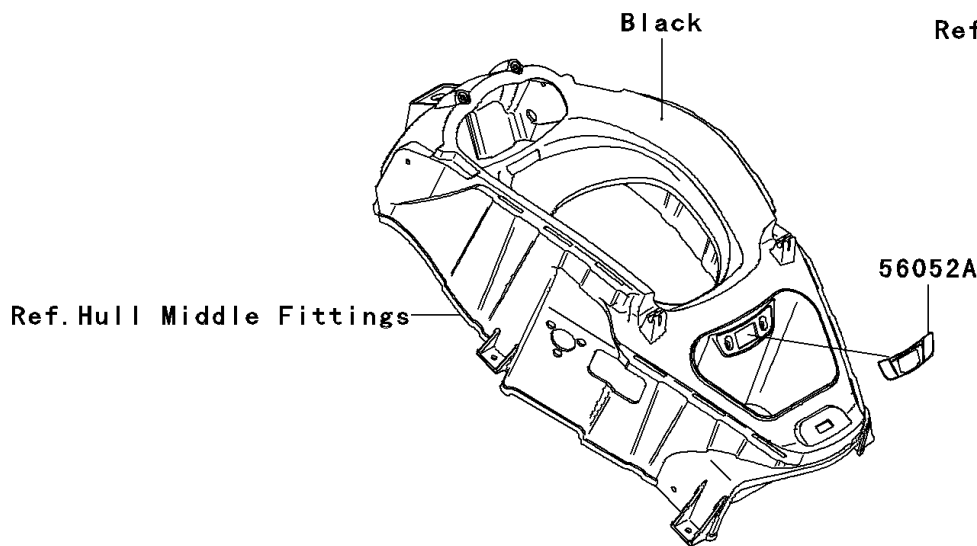

2008 Ultra 250X

PARTS DIAGRAM

Decals(Green)(B8F)

F3880C

2008 Ultra 250X

PARTS LIST

Decals(Green)(B8F)

Kawasaki

Let the Good Times Roll®

ITEM NAME

PART NUMBER

QUANTITY
