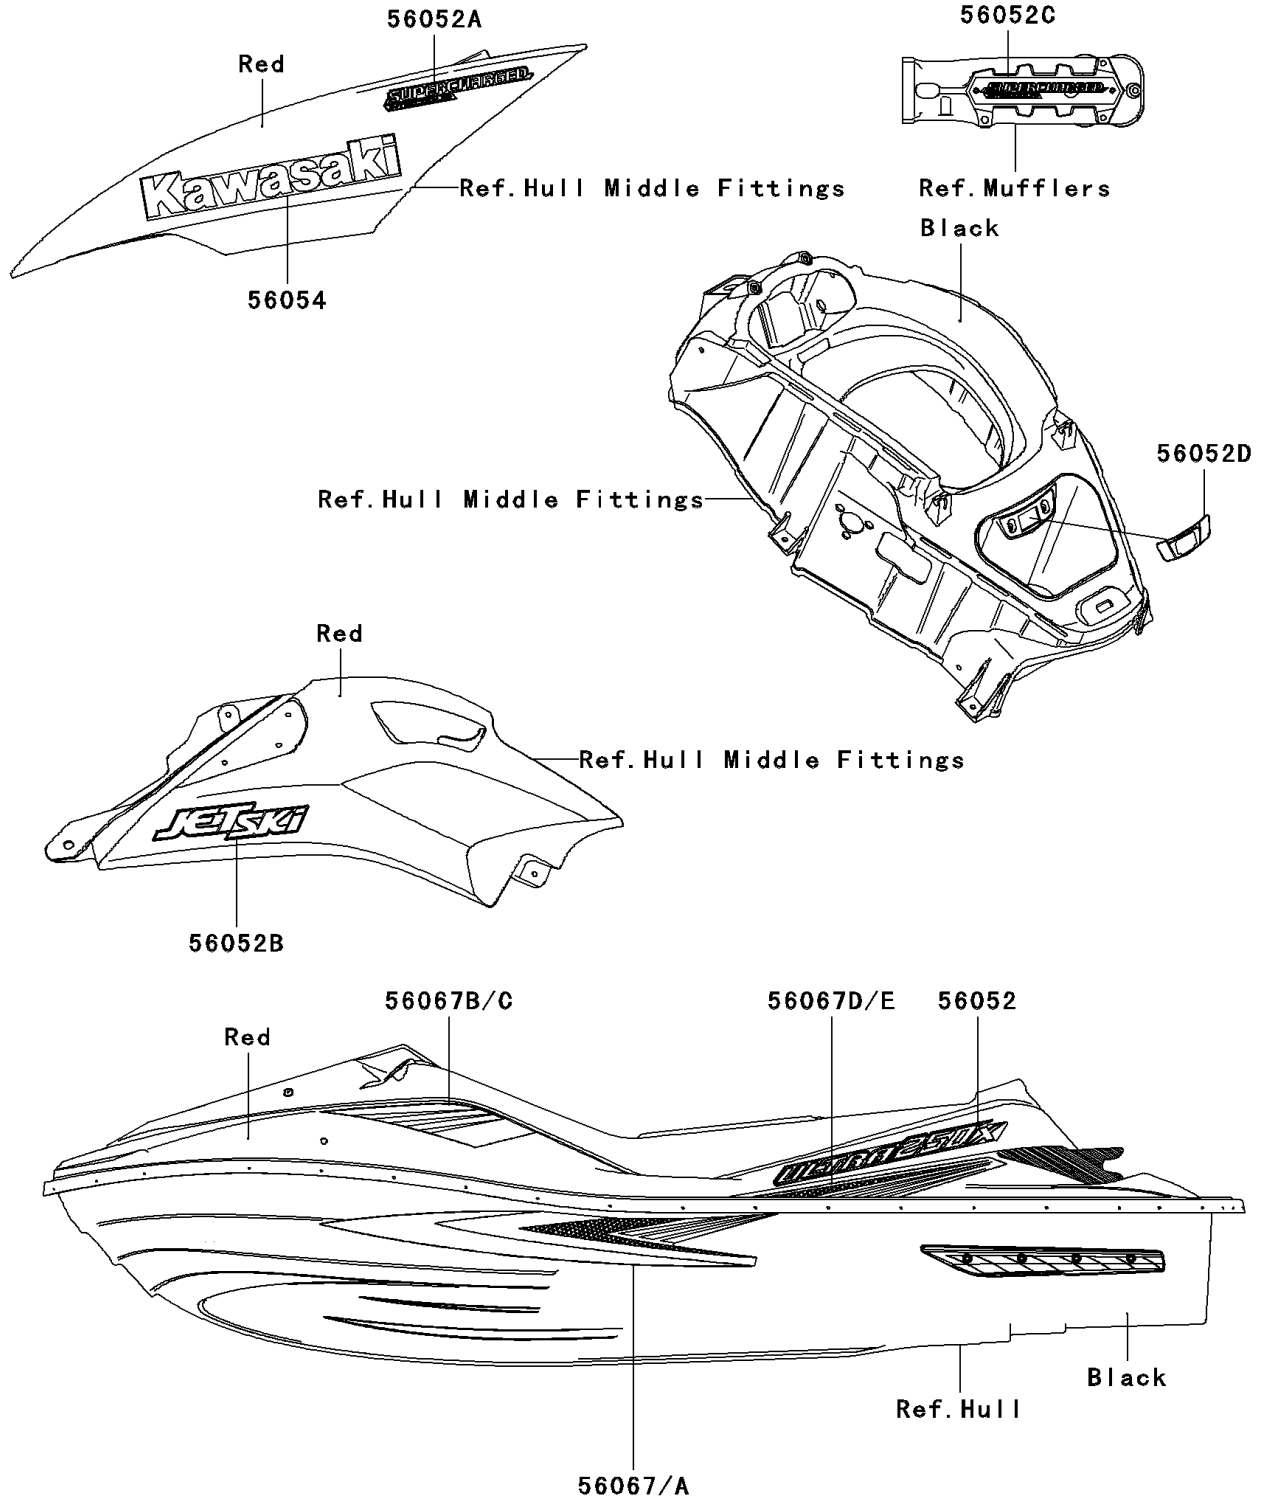

2007 Ultra 250X

PARTS DIAGRAM

Decals(Red)(B7F)

Kawasaki

Let the Good Times Roll®

F3880A

2007 Ultra 250X

PARTS LIST

Decals(Red)(B7F)

ITEM NAME

PART NUMBER

QUANTITY
