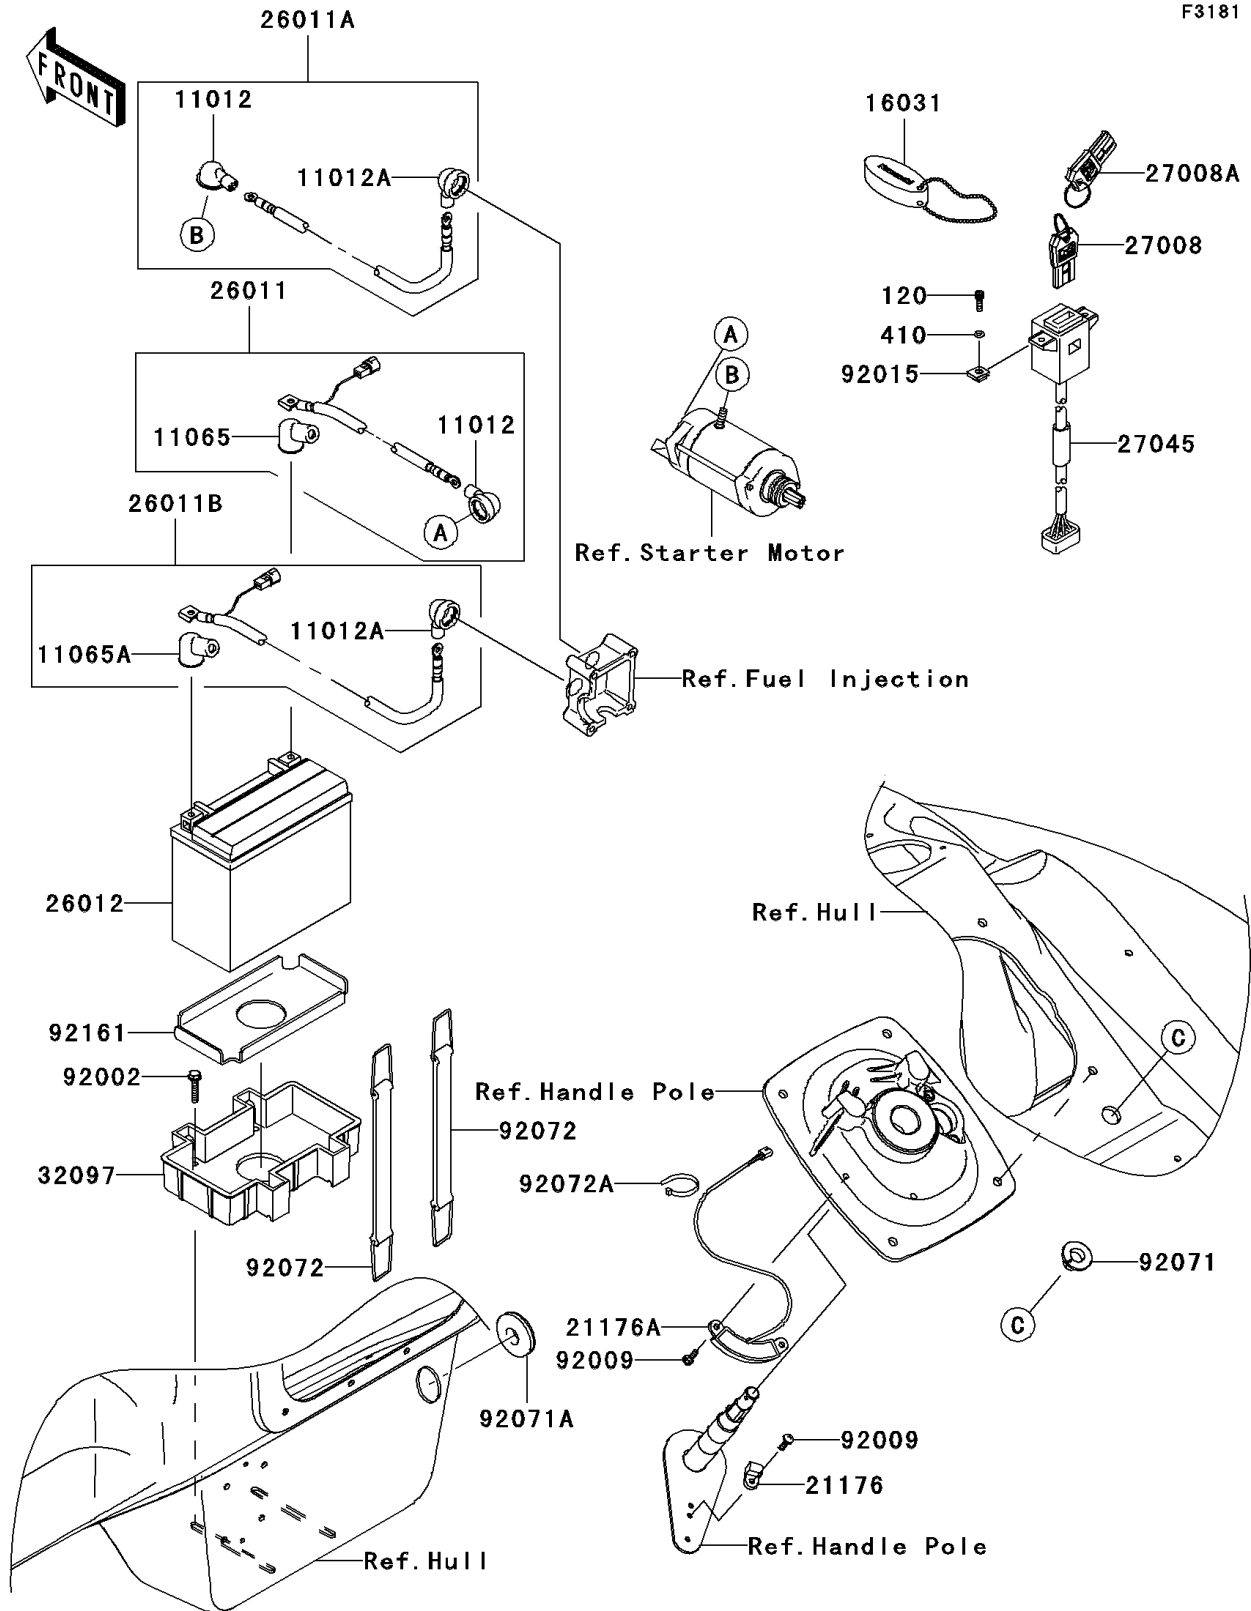

2008 Ultra 250X

PARTS DIAGRAM

Electrical Equipment

F3181

2008 Ultra 250X

PARTS LIST

Electrical Equipment

ITEM NAME

PART NUMBER

QUANTITY
