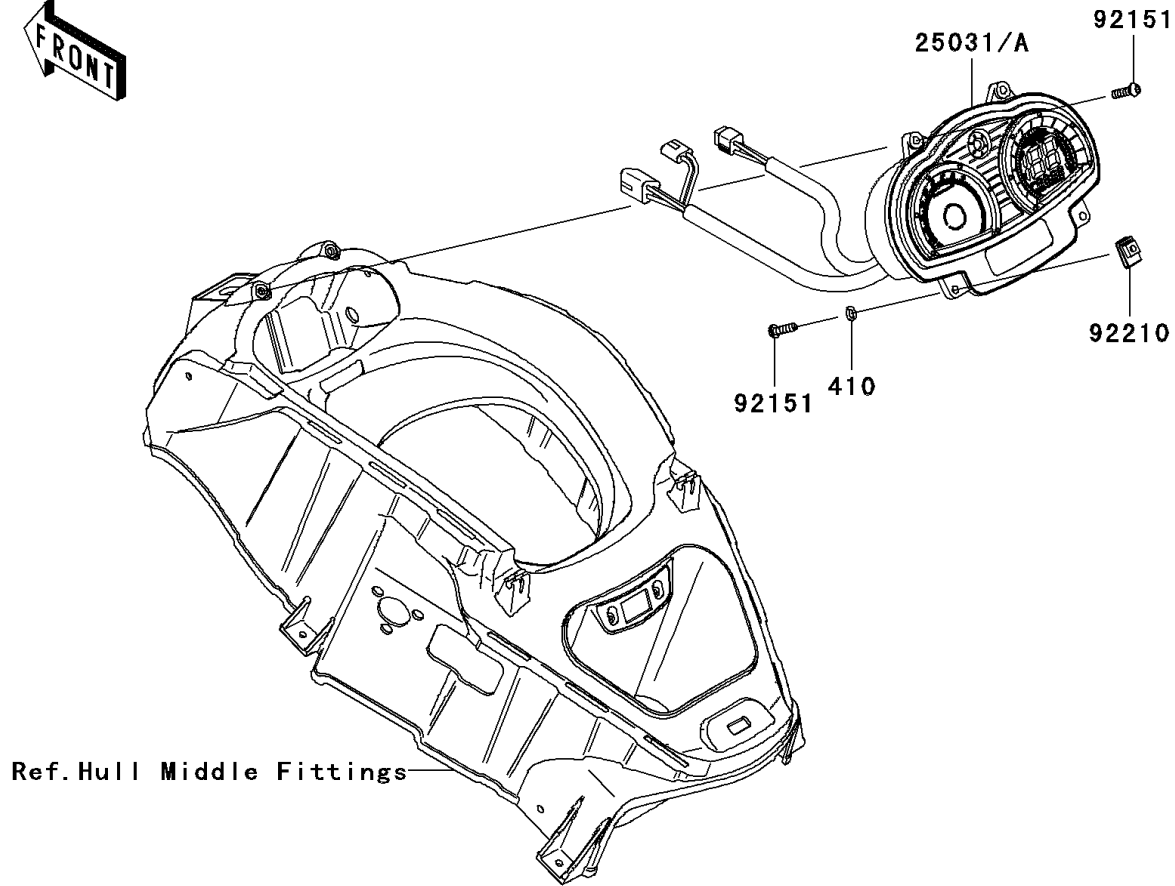

2008 Ultra 250X

PARTS DIAGRAM

Meters

F3179

2008 Ultra 250X

PARTS LIST

Meters

ITEM NAME

PART NUMBER

QUANTITY
