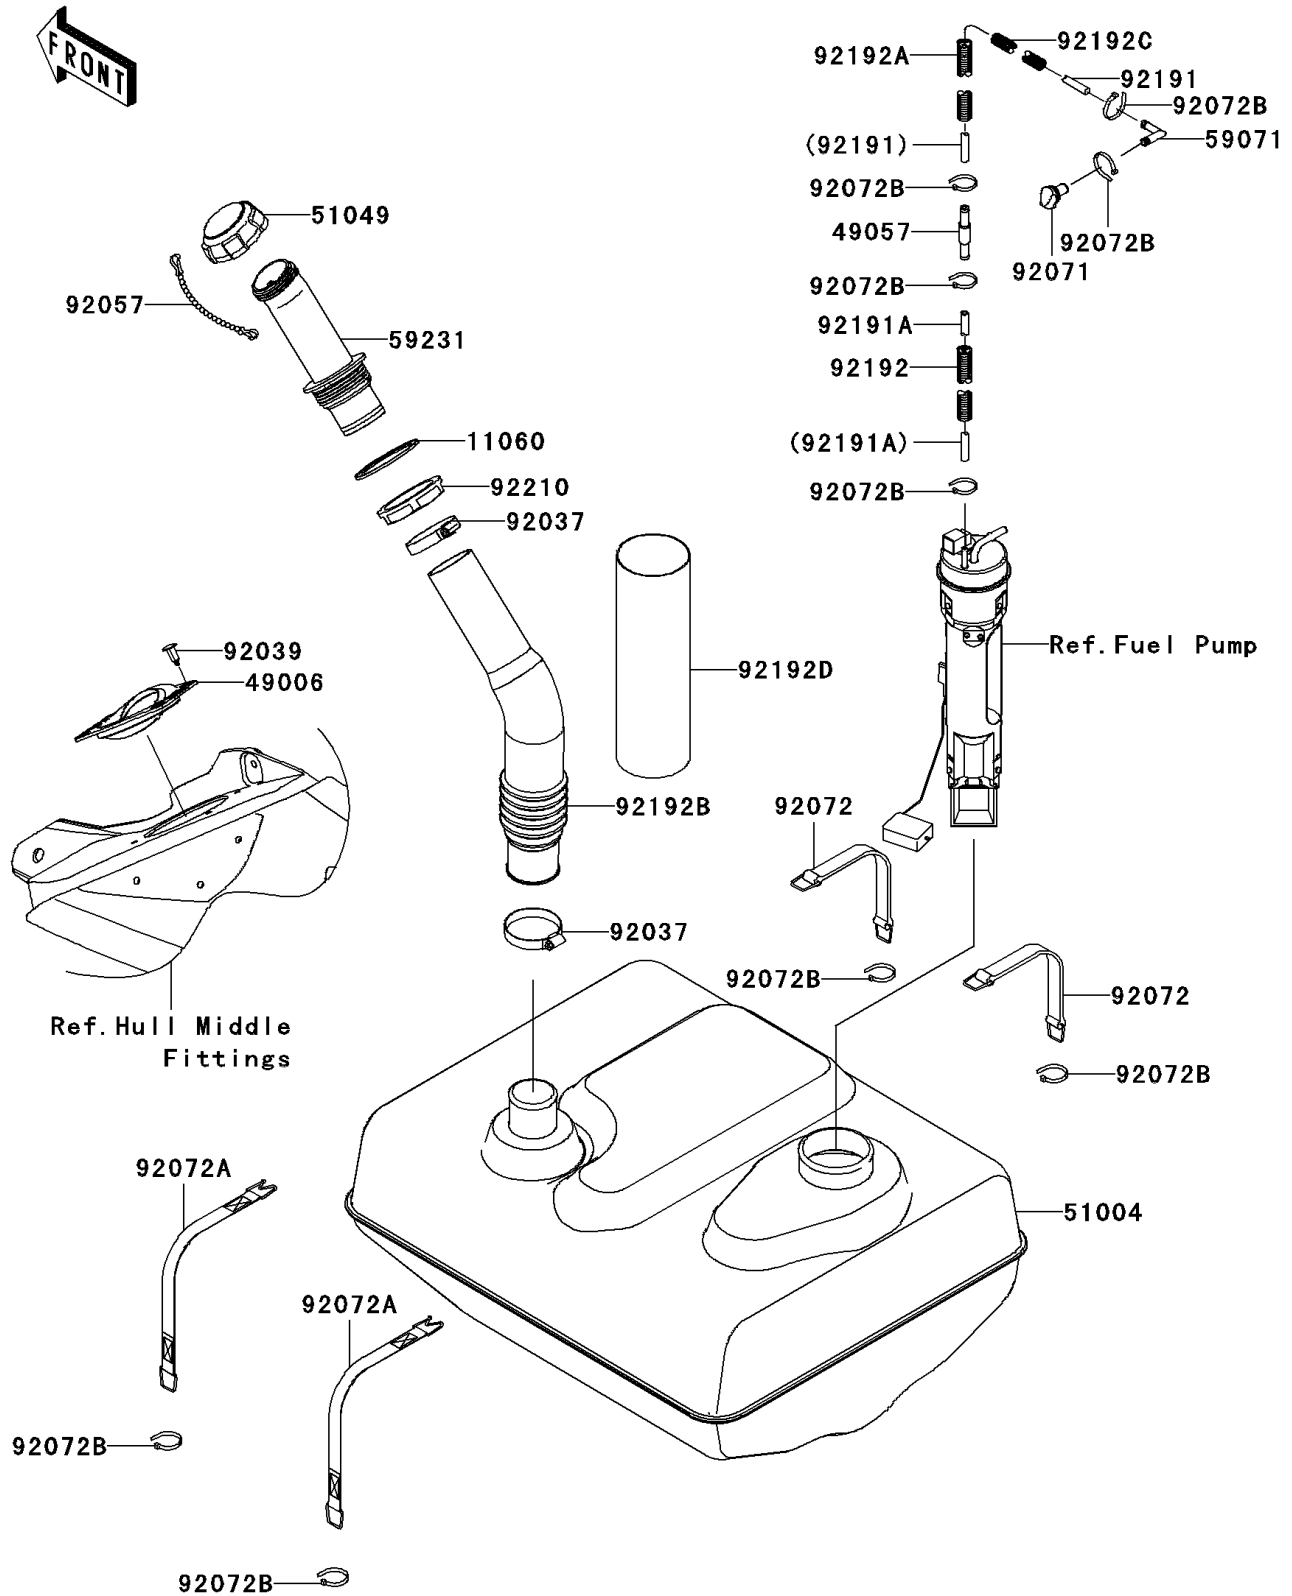

2008 Ultra 250X

PARTS DIAGRAM

Fuel Tank

F3173

2008 Ultra 250X

PARTS LIST

Fuel Tank

ITEM NAME

PART NUMBER

QUANTITY
