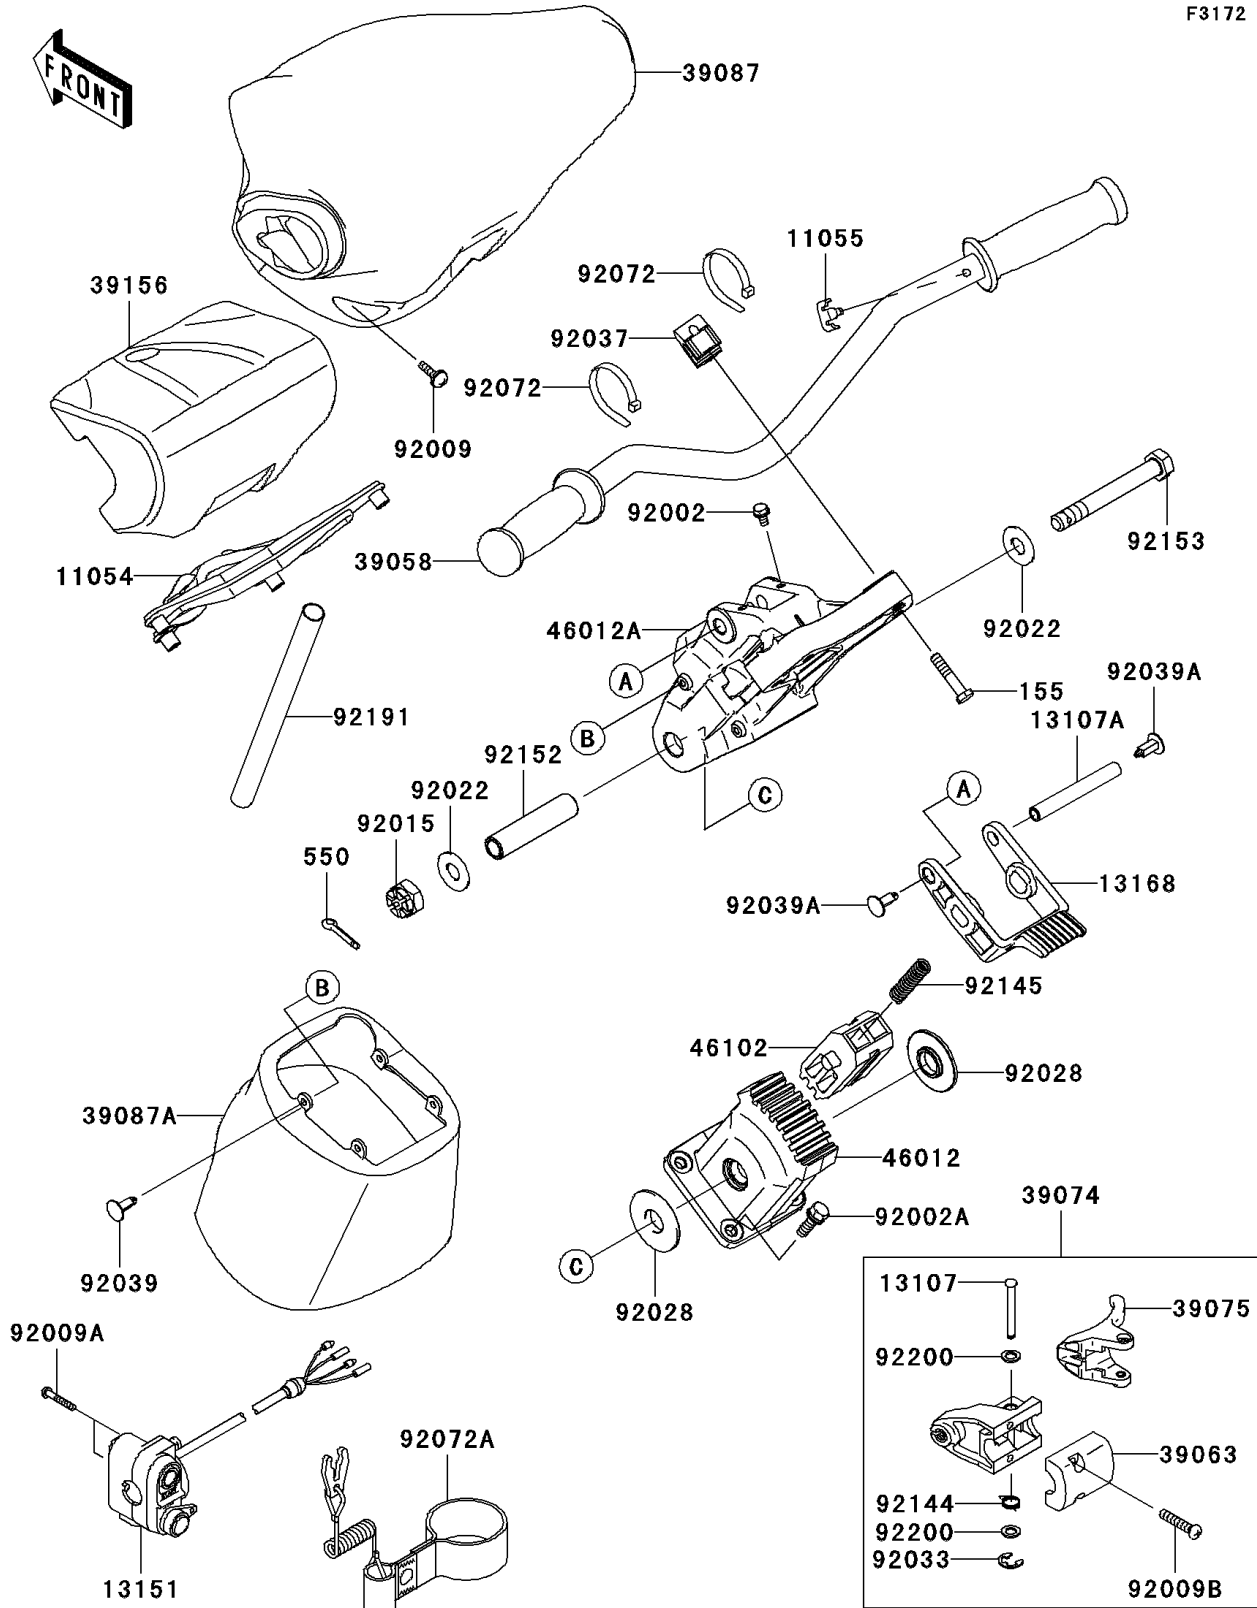

2008 Ultra 250X

PARTS DIAGRAM

Handlebar

F3172

2008 Ultra 250X

PARTS LIST

Handlebar

ITEM NAME

PART NUMBER

QUANTITY
