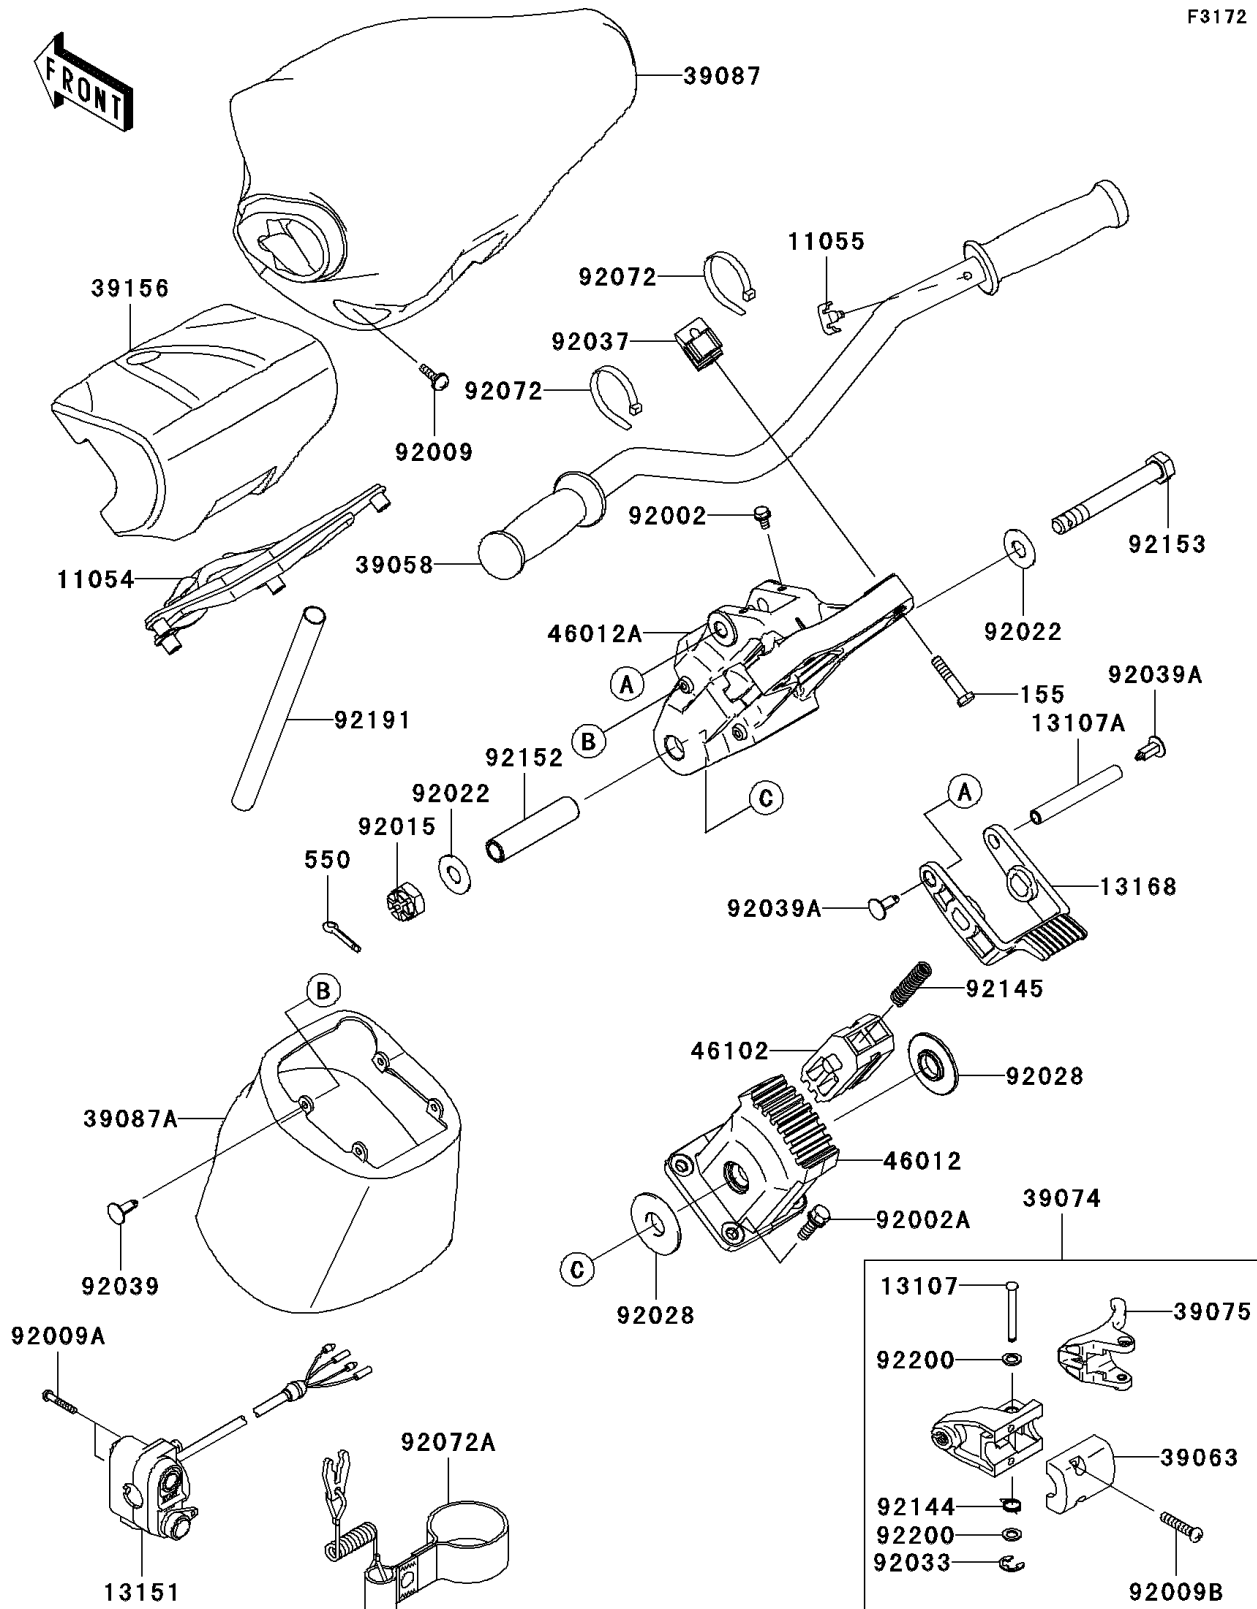

2007 Ultra 250X

PARTS DIAGRAM

Handlebar

Kawasaki

Let the Good Times Roll®

F3172

2007 Ultra 250X

PARTS LIST

Handlebar

Kawasaki

Let the Good Times Roll®

ITEM NAME

PART NUMBER

QUANTITY
