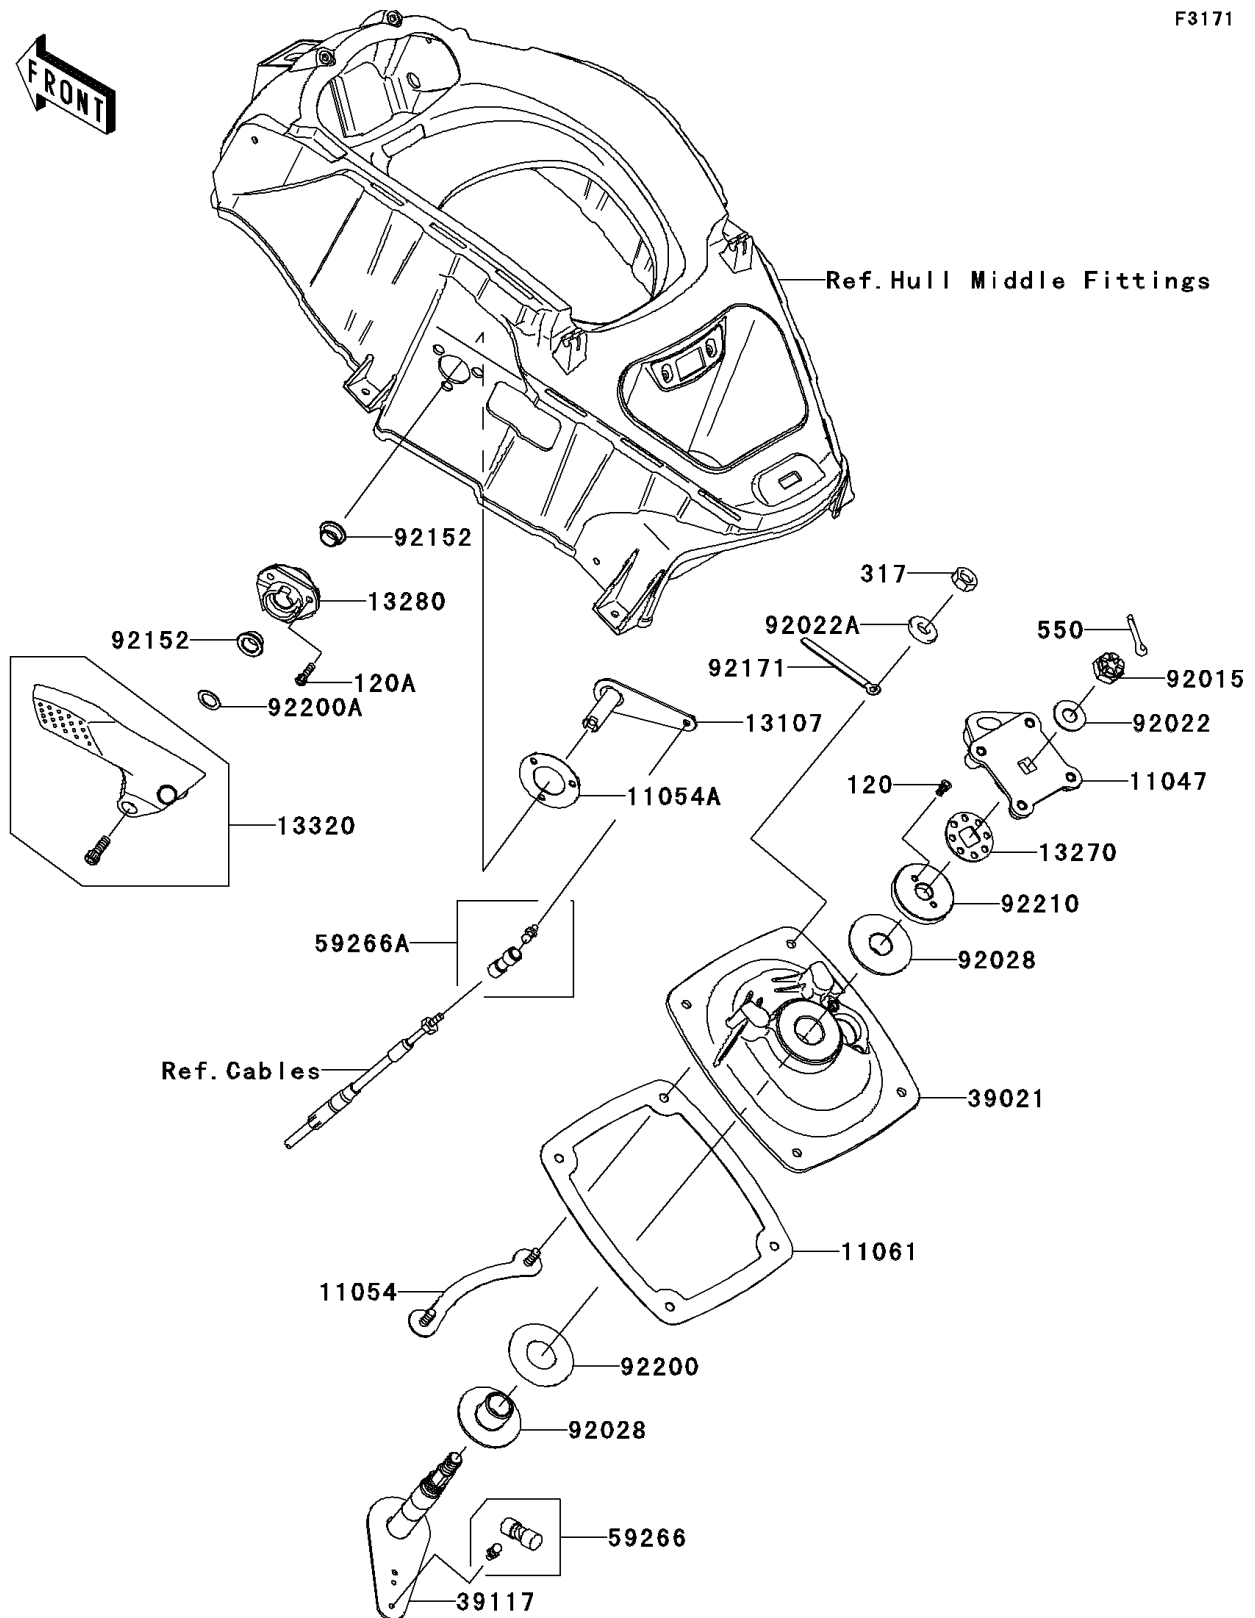

2008 Ultra 250X

PARTS DIAGRAM

Handle Pole

F3171

2008 Ultra 250X

PARTS LIST

Handle Pole

ITEM NAME

PART NUMBER

QUANTITY
