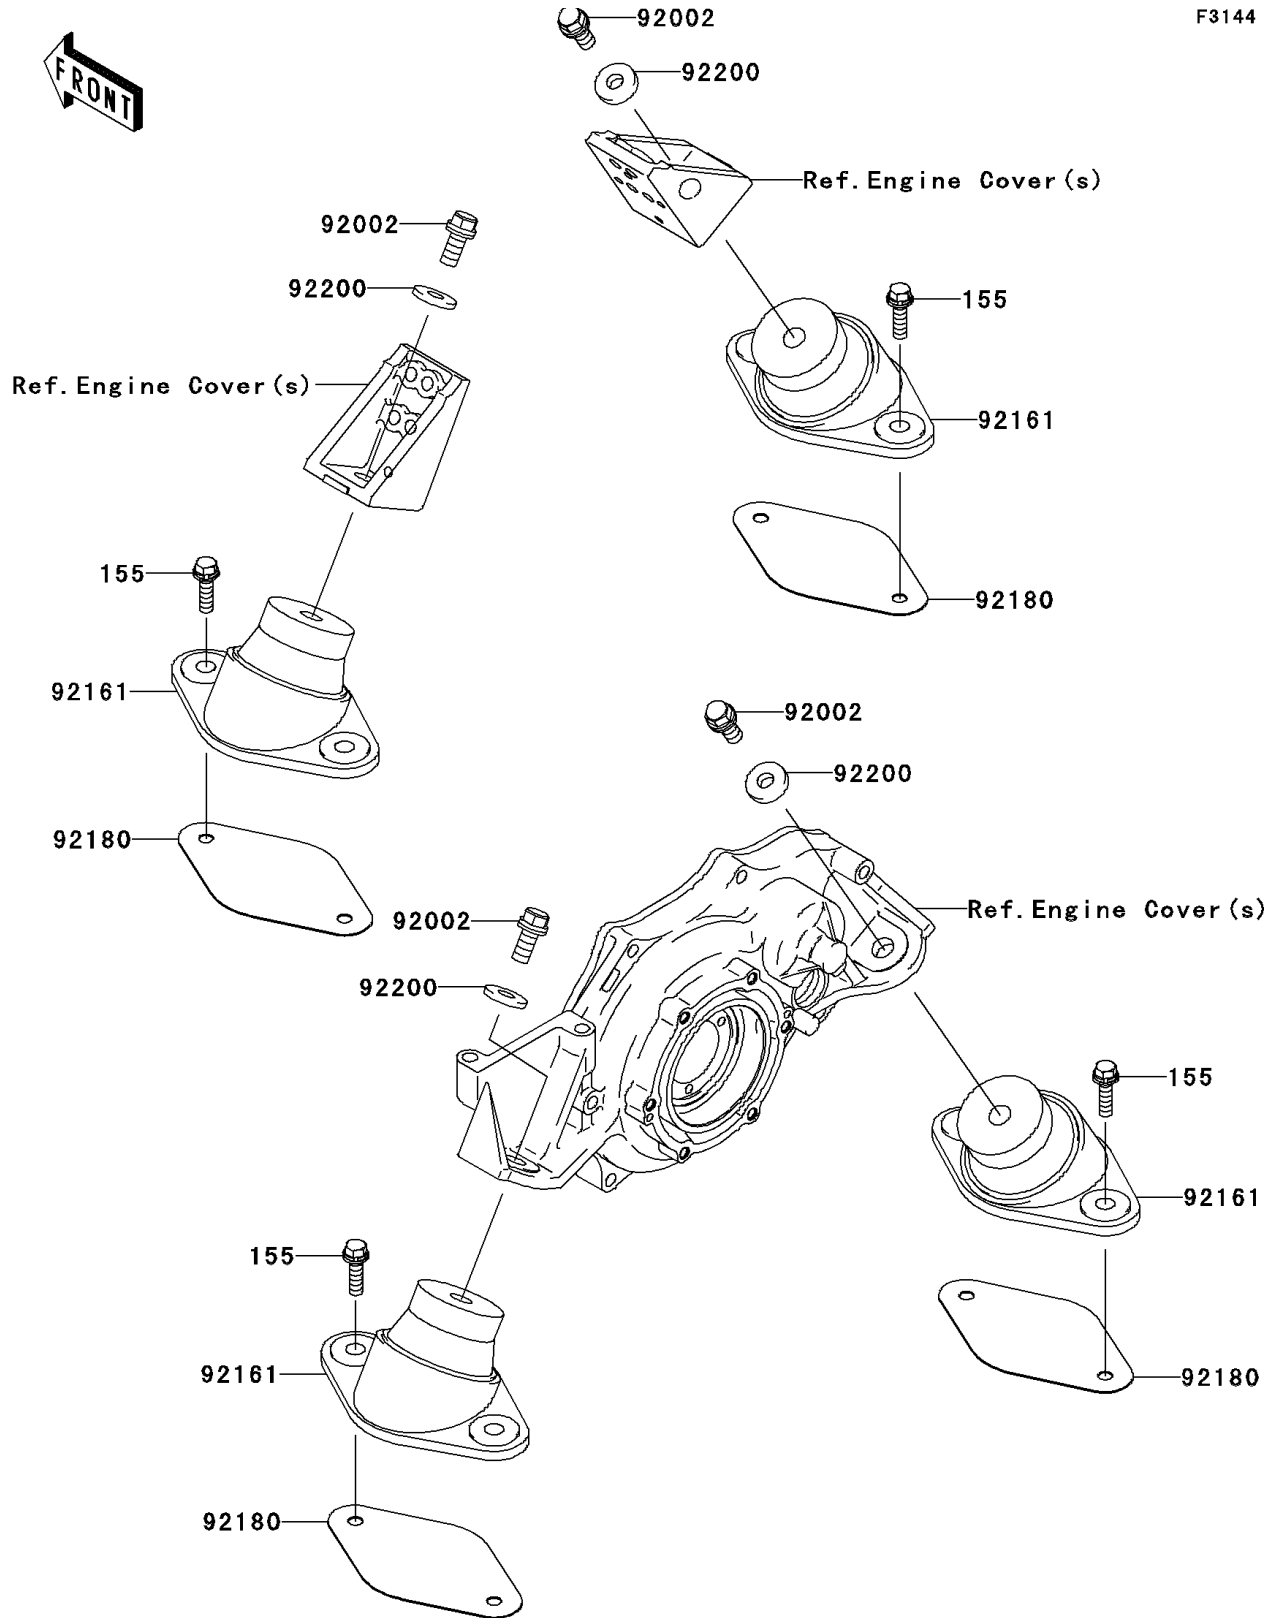

2008 Ultra 250X

PARTS DIAGRAM

Engine Mount

F3144

2008 Ultra 250X

PARTS LIST

Engine Mount

ITEM NAME

PART NUMBER

QUANTITY
