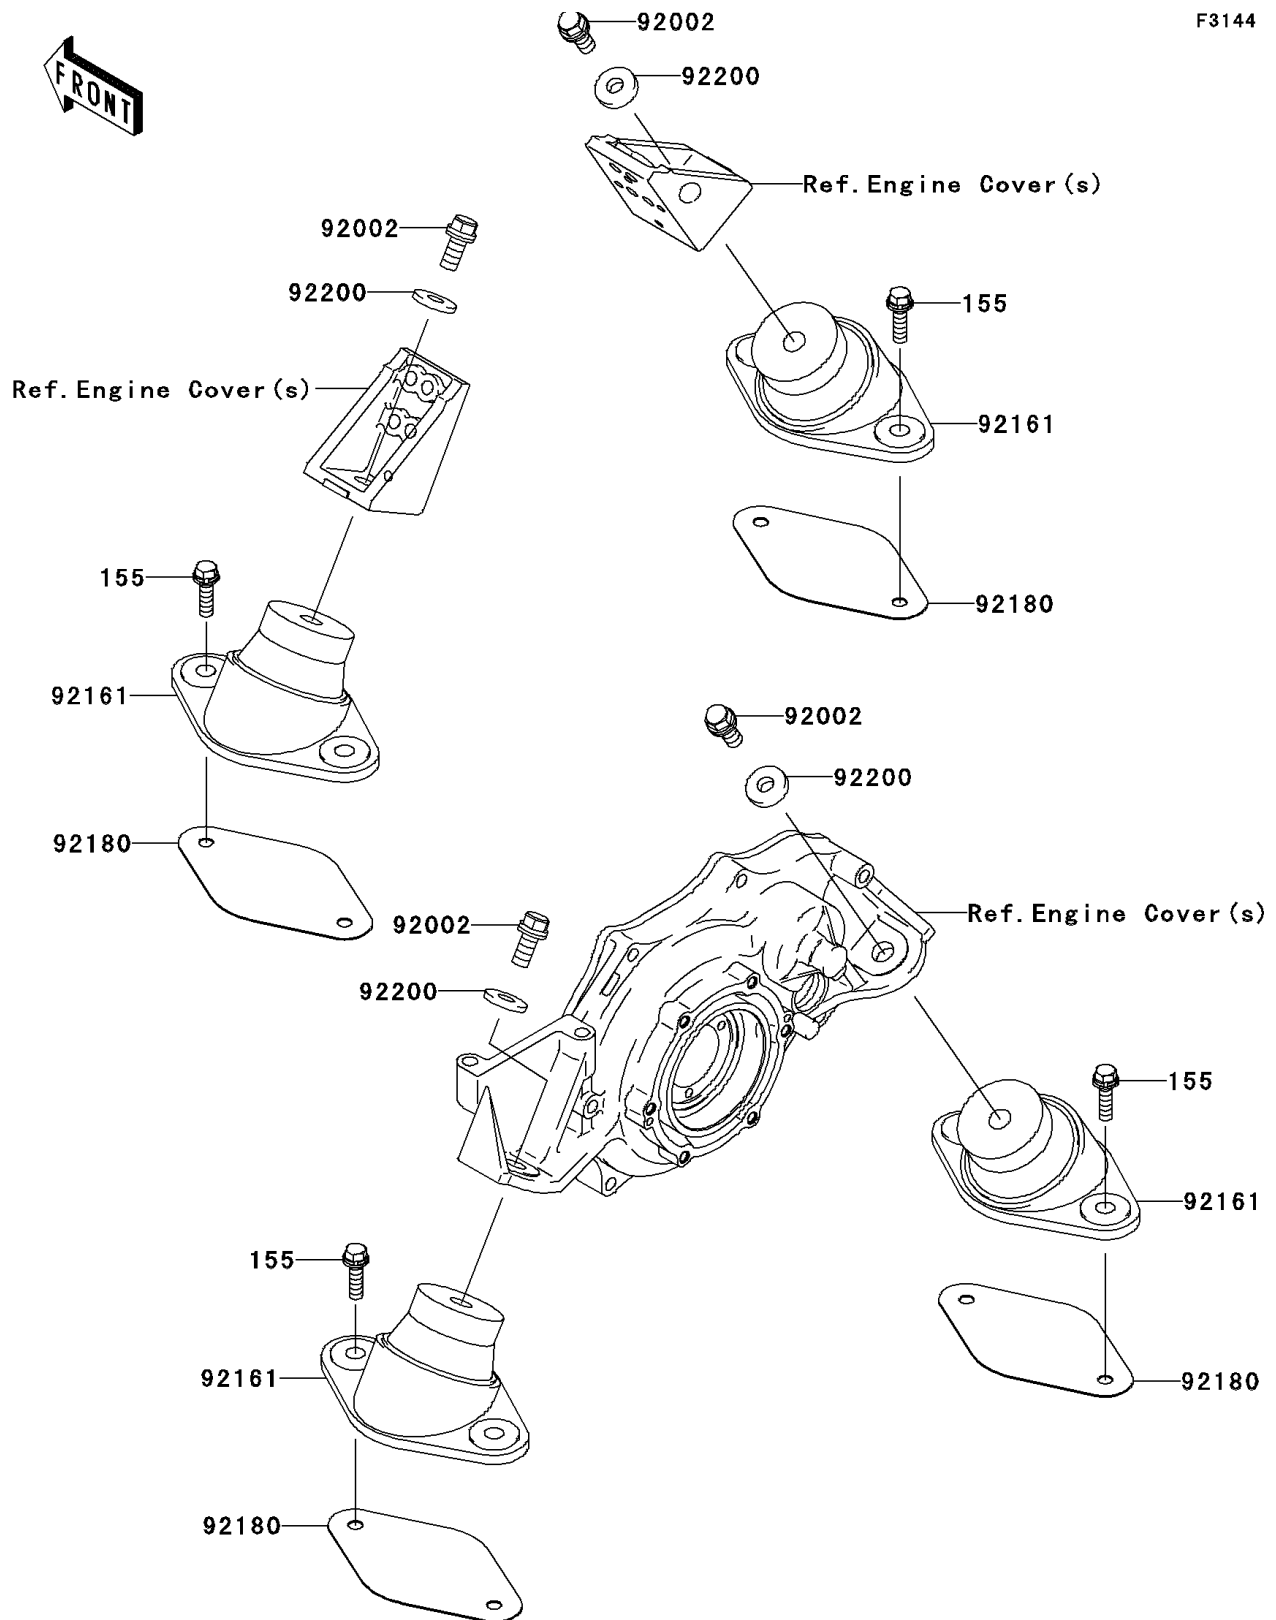

2007 Ultra 250X

PARTS DIAGRAM

Engine Mount

F3144

2007 Ultra 250X

PARTS LIST

Engine Mount

Kawasaki

Let the Good Times Roll®

ITEM NAME

PART NUMBER

QUANTITY
