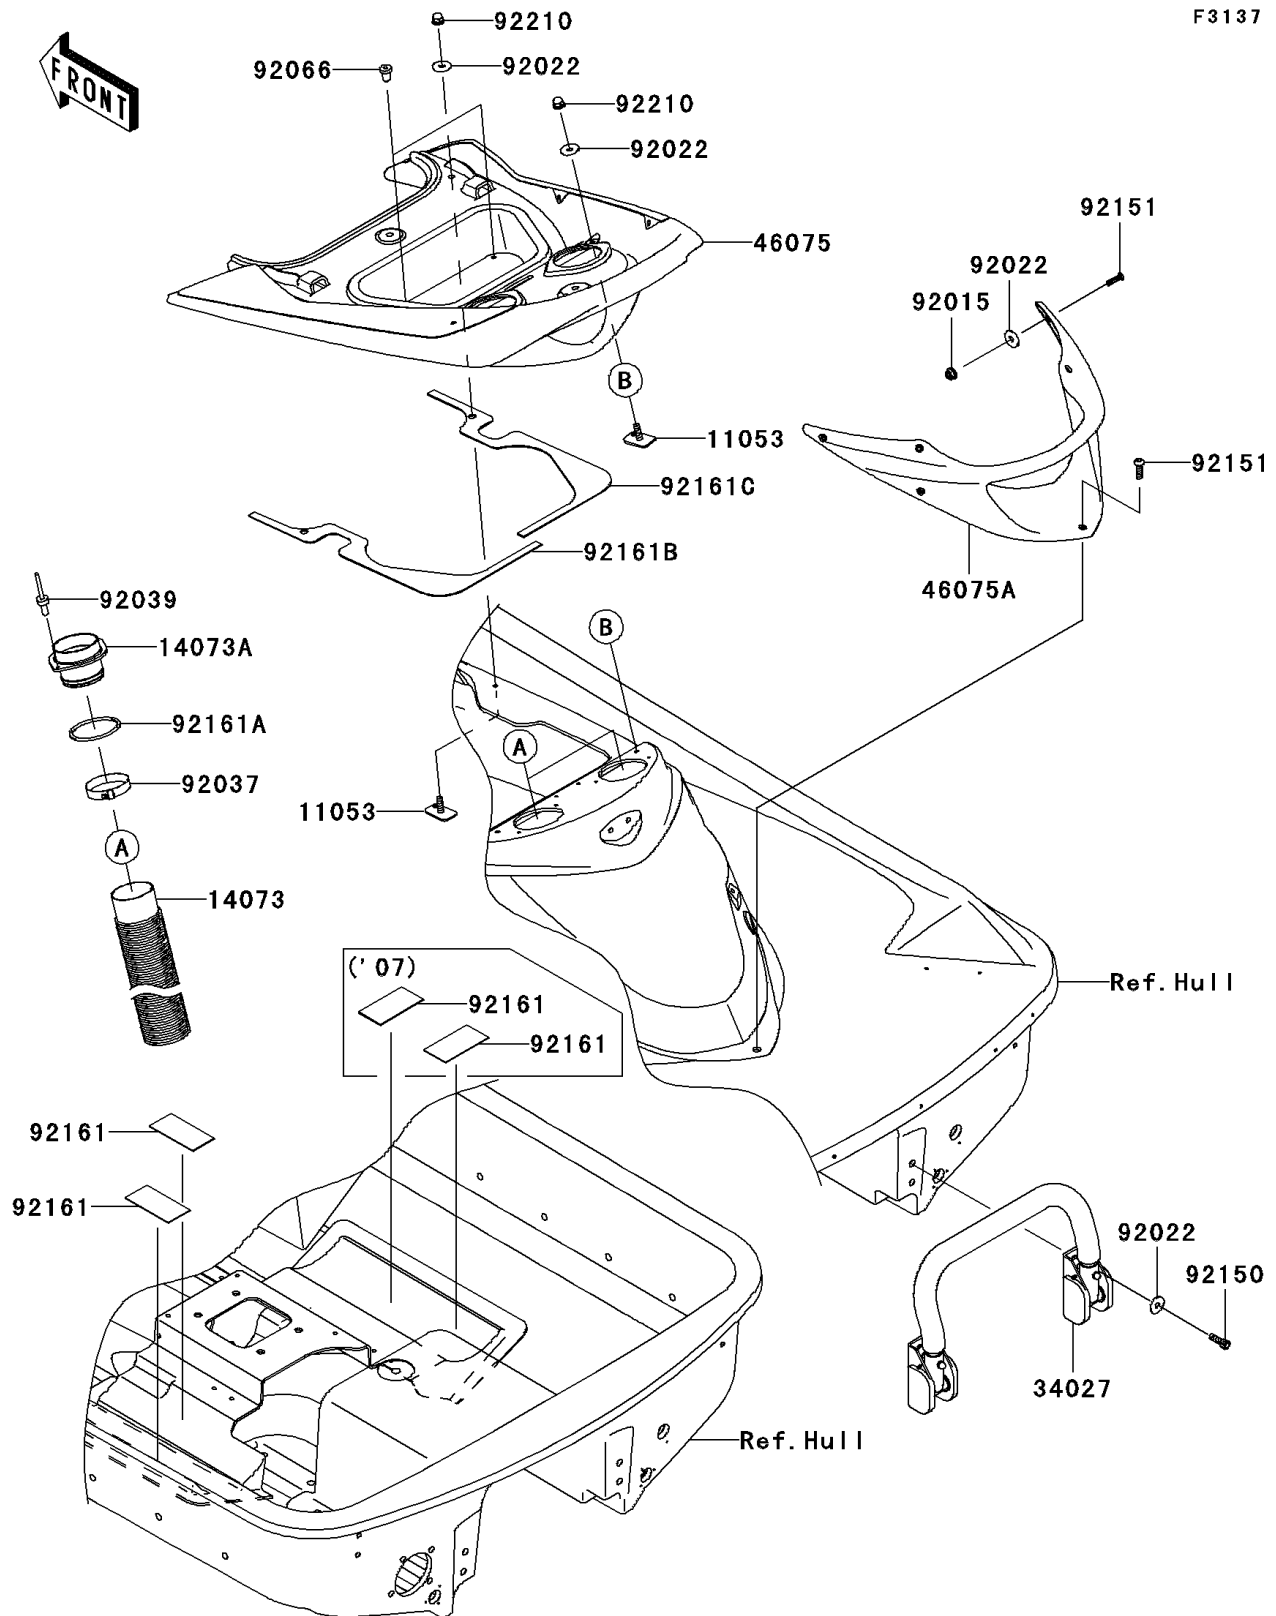

2007 Ultra 250X

PARTS DIAGRAM

Hull Rear Fittings

F3137

2007 Ultra 250X

PARTS LIST

Hull Rear Fittings

ITEM NAME

PART NUMBER

QUANTITY
